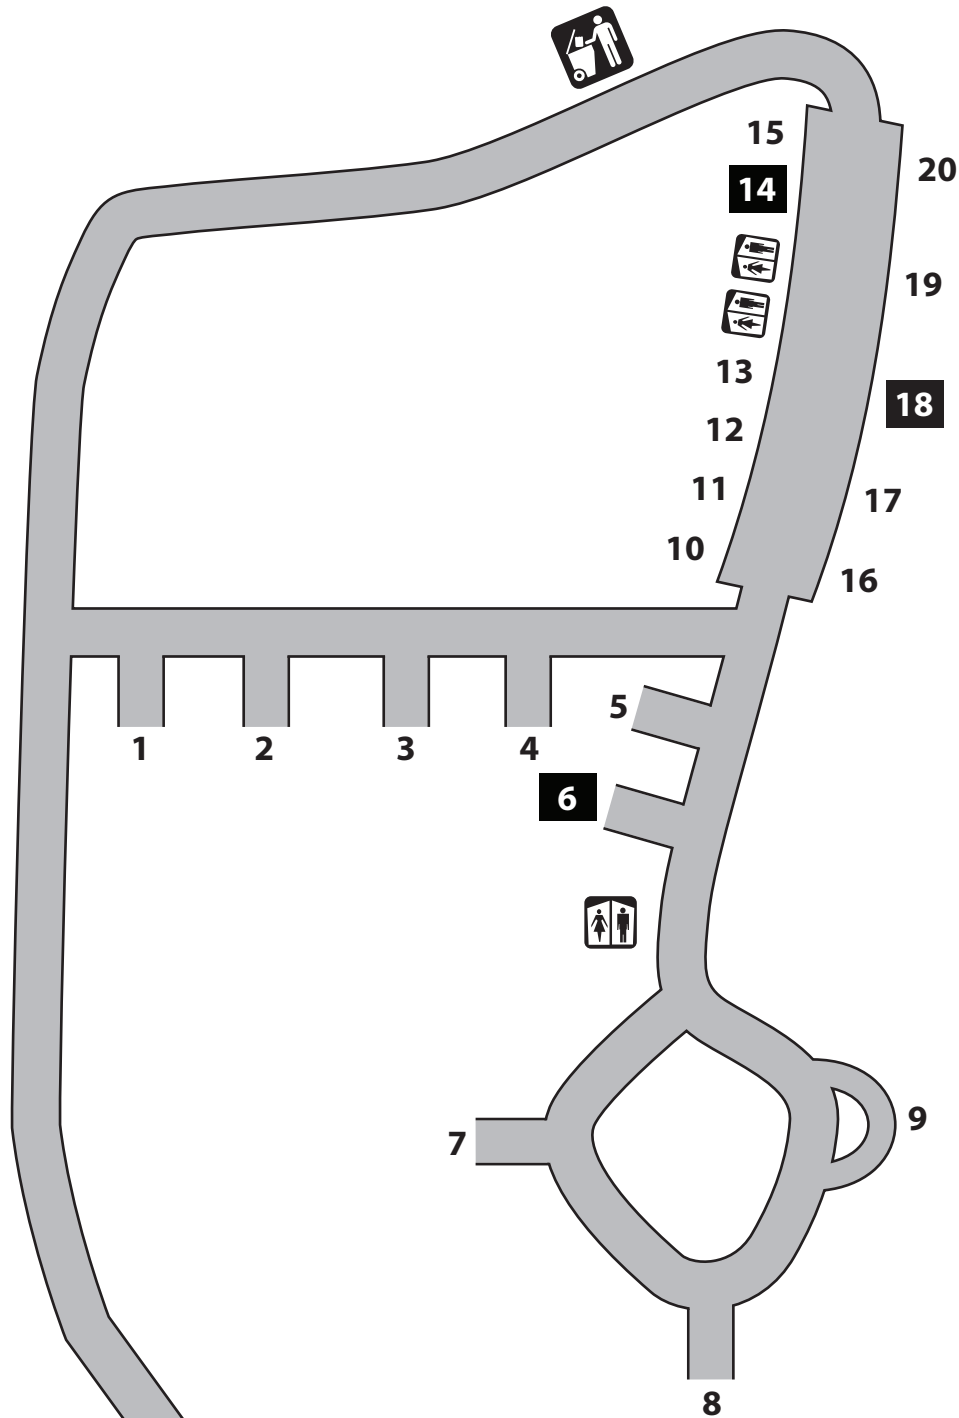

## Windsurf Beach Campground

LEGEND		
	Dumpster	
	Restroom	
	The following campsites are accessible:	
<b>6</b>	<b>14</b>	<b>18</b>