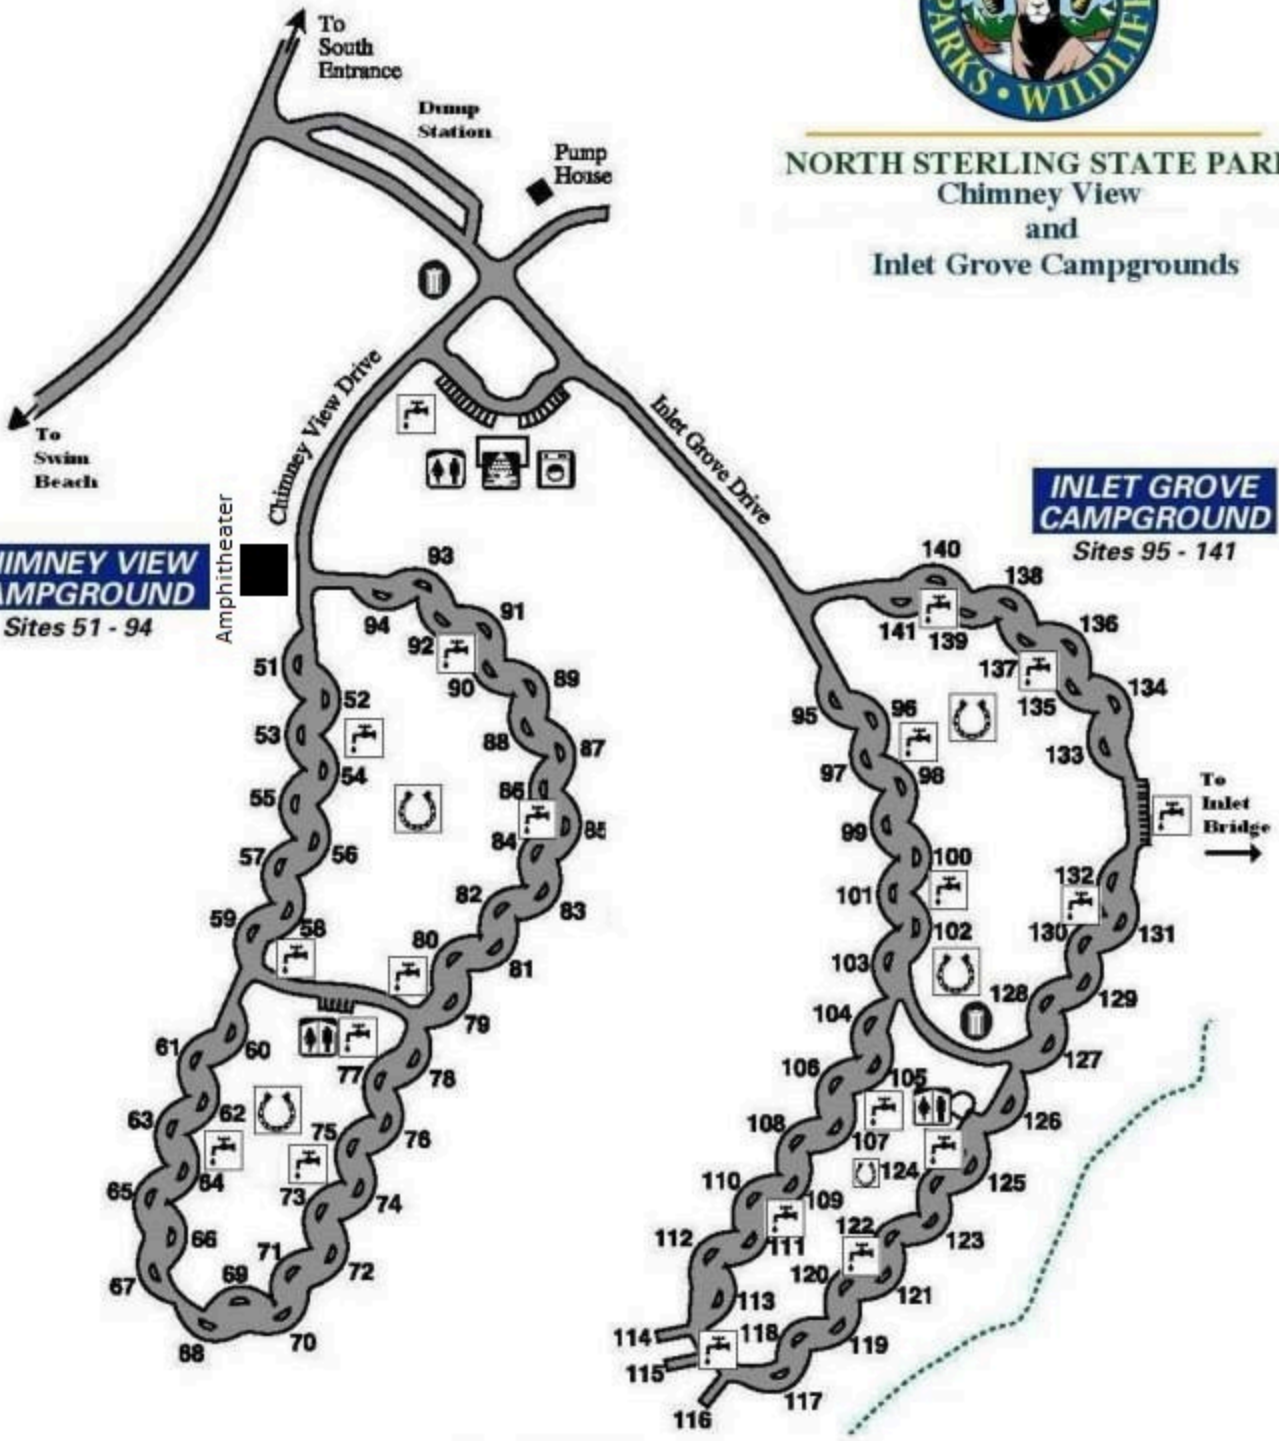

**NORTH STERLING STATE PARK**  
**Chimney View**  
 and  
**Inlet Grove Campgrounds**

**CHIMNEY VIEW CAMPGROUND**  
 Sites 51 - 94

**INLET GROVE CAMPGROUND**  
 Sites 95 - 141

LEGEND	
	Restrooms
	Showers
	Laundry
	Water
	Horseshoes
	Trash

All sites in these campgrounds have tent pads.  
 Electrical hook-ups are available at all sites in Inlet Grove Campground.  
 No electrical sites available at Chimney View.