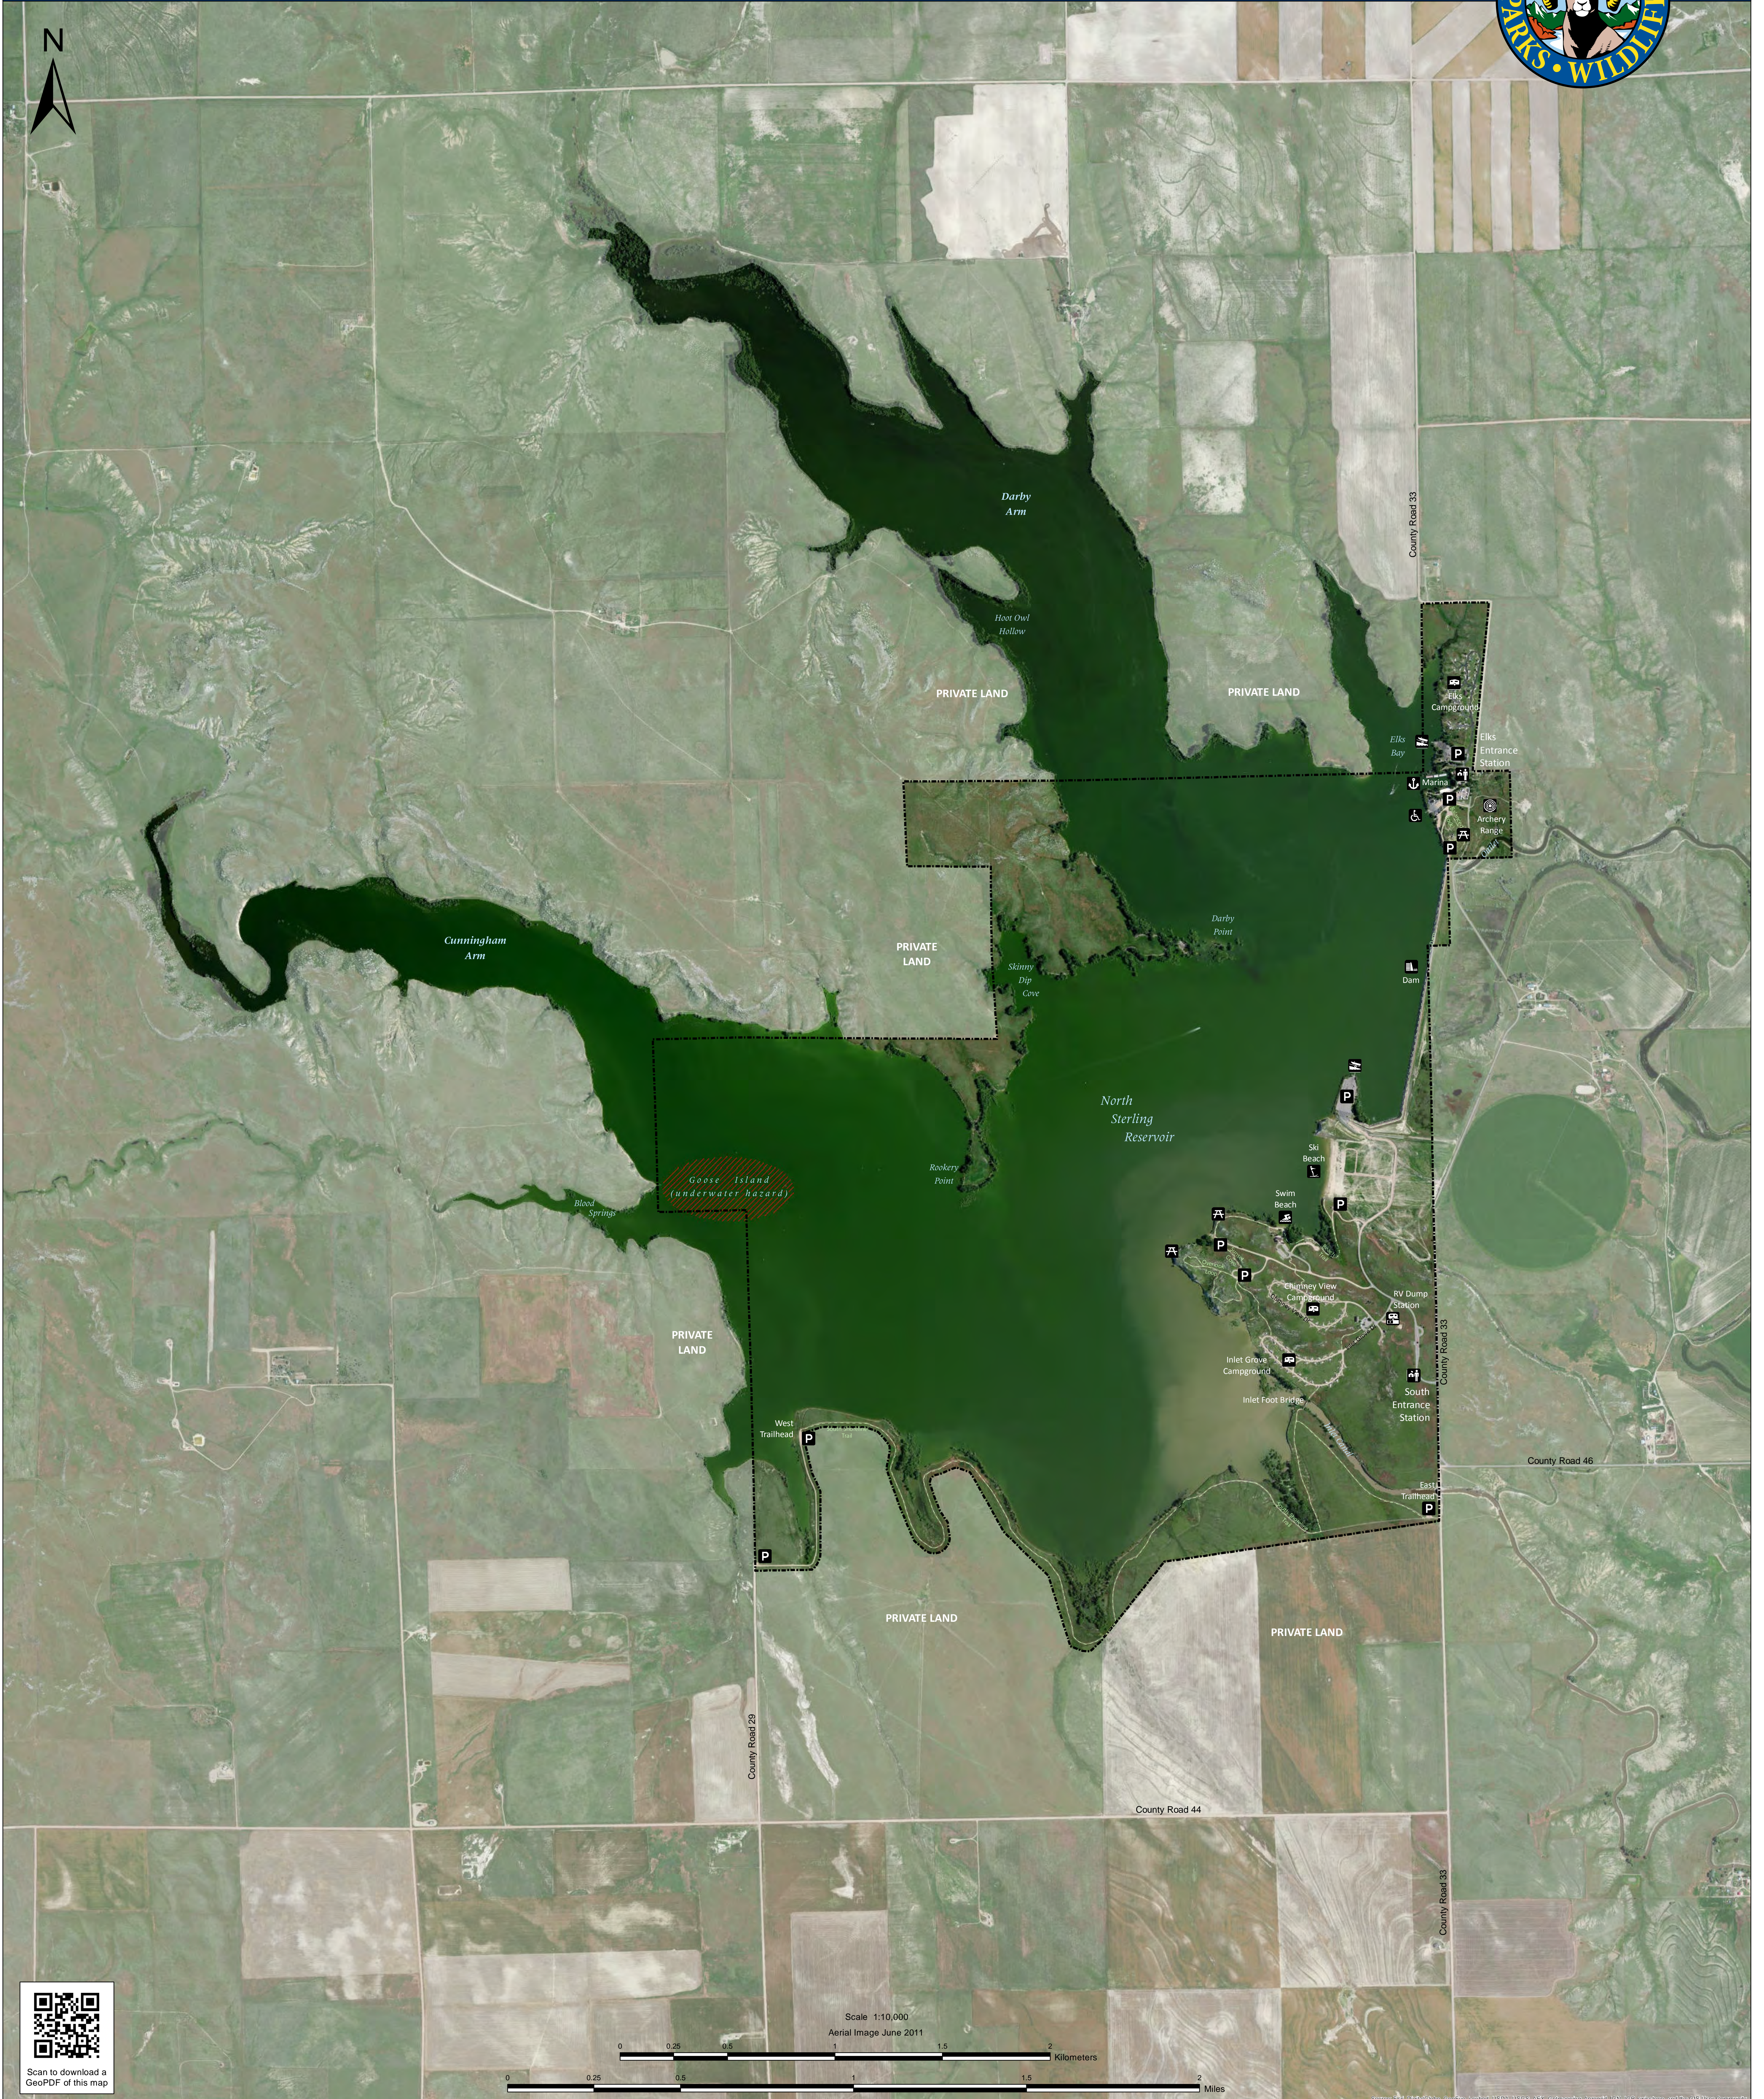

North Sterling State Park

Scan to download a GeoPDF of this map

Scale 1:10,000
Aerial Image June 2011

0 0.25 0.5 1 1.5 2 Kilometers

0 0.25 0.5 1 1.5 2 Miles