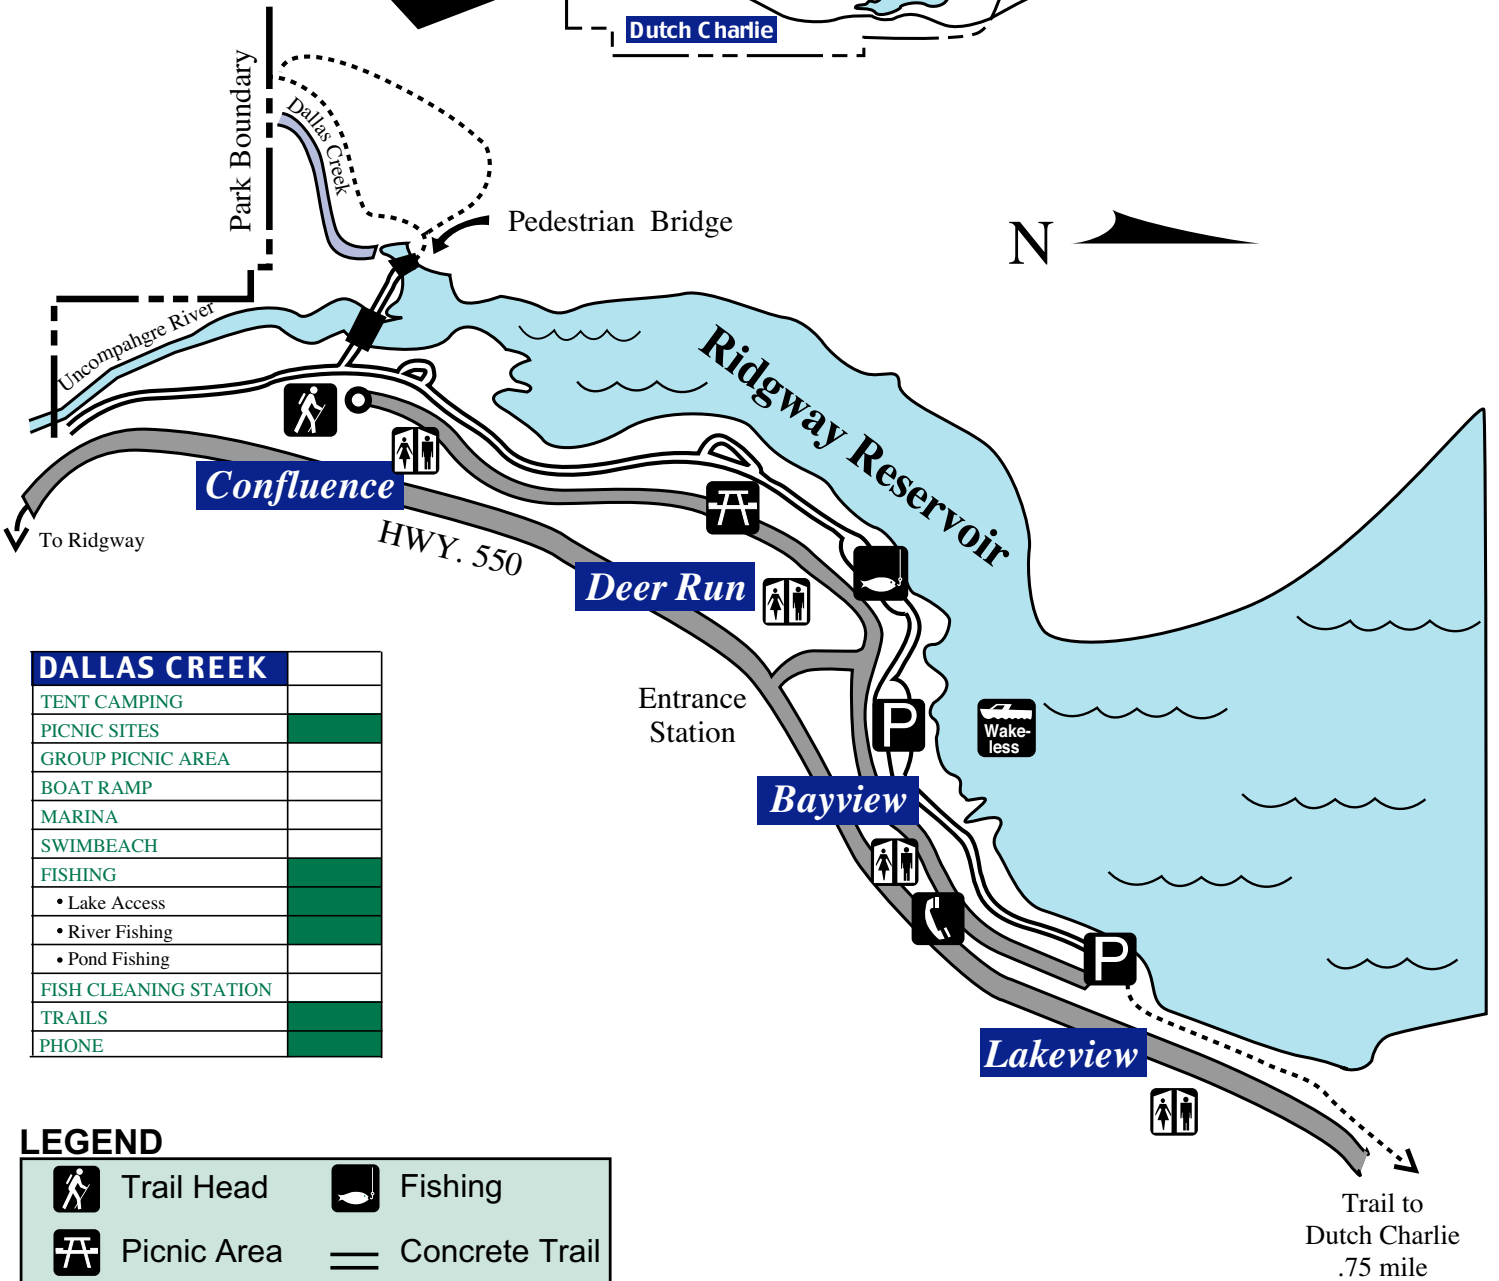

RIDGWAY STATE PARK
Dallas Creek Day Use Area

DALLAS CREEK	
TENT CAMPING	
PICNIC SITES	
GROUP PICNIC AREA	
BOAT RAMP	
MARINA	
SWIMBEACH	
FISHING	
• Lake Access	
• River Fishing	
• Pond Fishing	
FISH CLEANING STATION	
TRAILS	
PHONE	

LEGEND

	Trail Head		Fishing
	Picnic Area		Concrete Trail
	Parking		Gravel Trail
	Restrooms		Phone