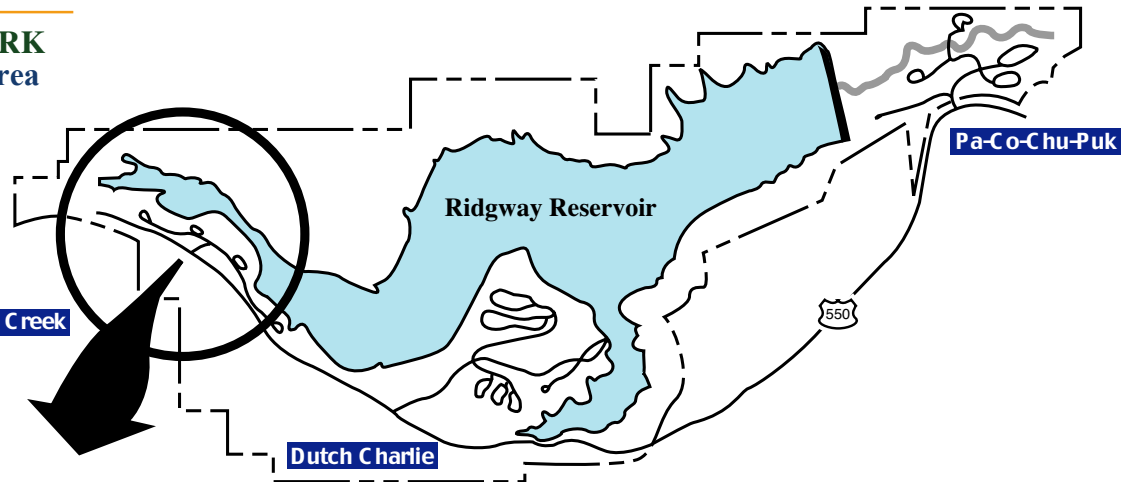

RIDGWAY STATE PARK
Dallas Creek Day Use Area

DALLAS CREEK	
TENT CAMPING	
PICNIC SITES	
GROUP PICNIC AREA	
BOAT RAMP	
MARINA	
SWIMBEACH	
FISHING	
• Lake Access	
• River Fishing	
• Pond Fishing	
FISH CLEANING STATION	
TRAILS	
PHONE	

LEGEND

	Trail Head		Fishing
	Picnic Area		Concrete Trail
	Parking		Gravel Trail
	Restrooms		Phone