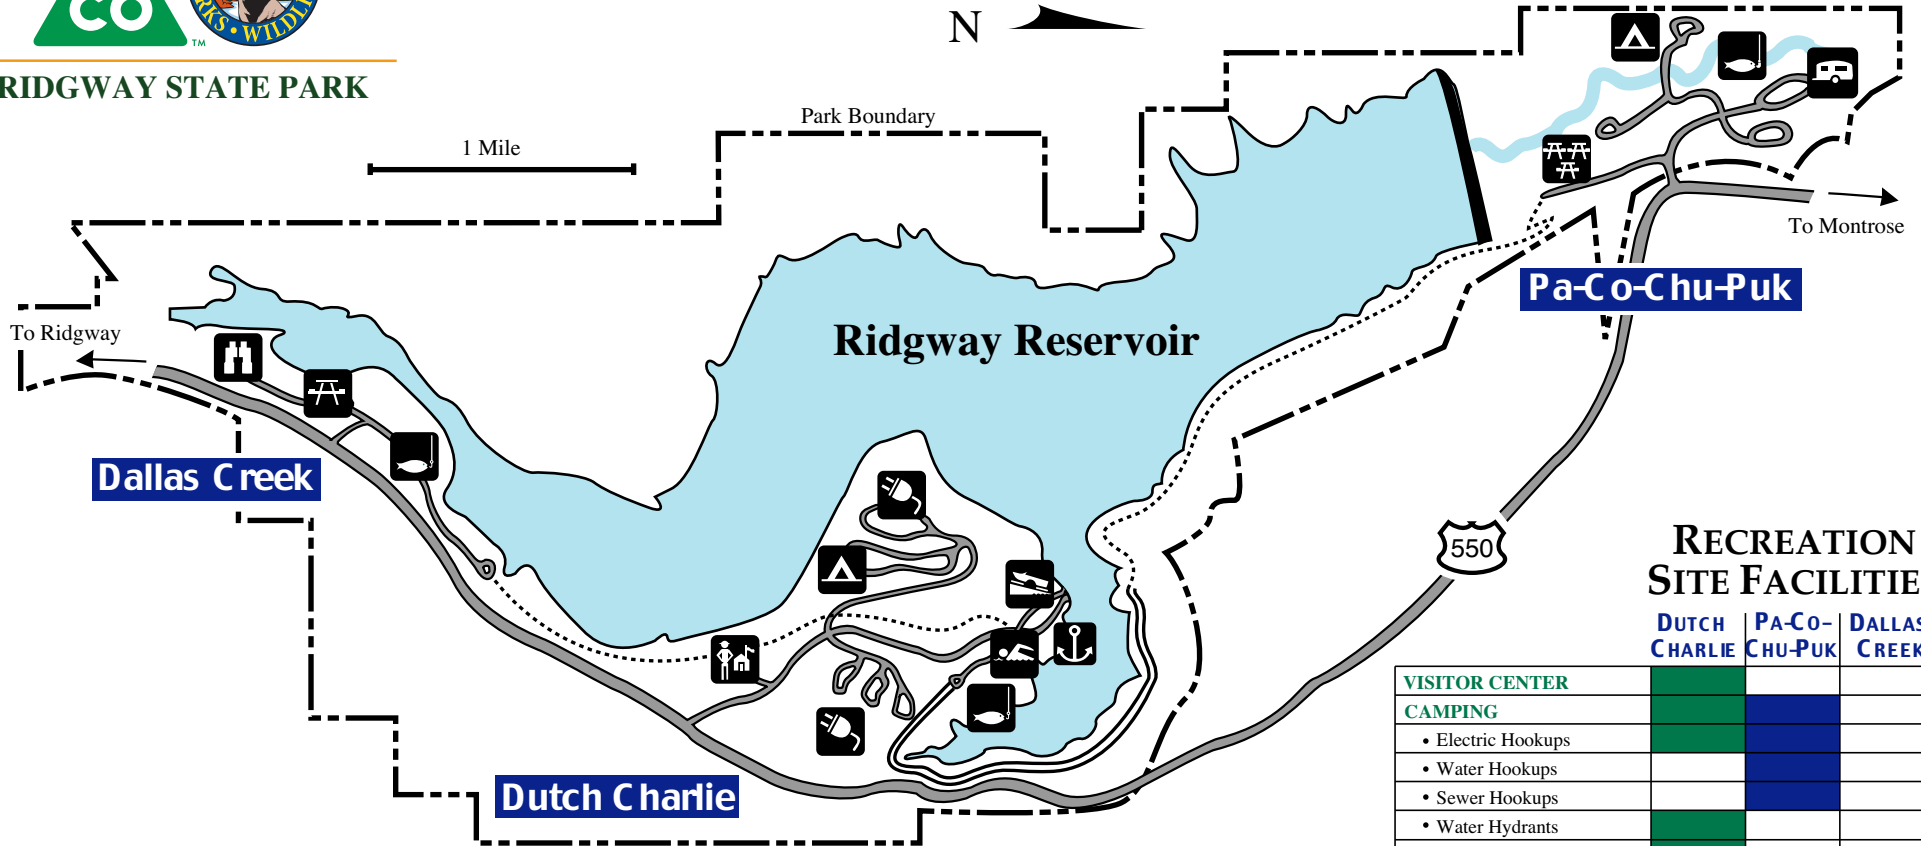

RIDGWAY STATE PARK

RECREATION SITE FACILITIES

DUTCH CHARLIE | PA-CO-CHU-PUK | DALLAS CREEK

	DUTCH CHARLIE	PA-CO-CHU-PUK	DALLAS CREEK
VISITOR CENTER			
CAMPING			
• Electric Hookups			
• Water Hookups			
• Sewer Hookups			
• Water Hydrants			
• Dump Station			
CAMPER SERVICES			
• Showers			
• Laundry			
• Vending Machines			
• Phone			
• Playground			
• Restrooms			
TENT CAMPING			
PICNIC SITES			
GROUP PICNIC AREA			
BOAT RAMP			
MARINA			
SWIMBEACH			
FISHING			
• Lake Access			
• River Fishing			
• Pond Fishing			
FISH CLEANING STATION			
TRAILS			

LEGEND

Tent Camping	Full Utility Hookups
Group Picnic Area	Electric Hookups
Nature Study	Park Headquarters/Visitors Center
Boat Ramp	Fishing
Swimbeach	Picnicking
Marina	Gravel Trail
Roads	Concrete Trail
	Park Boundary