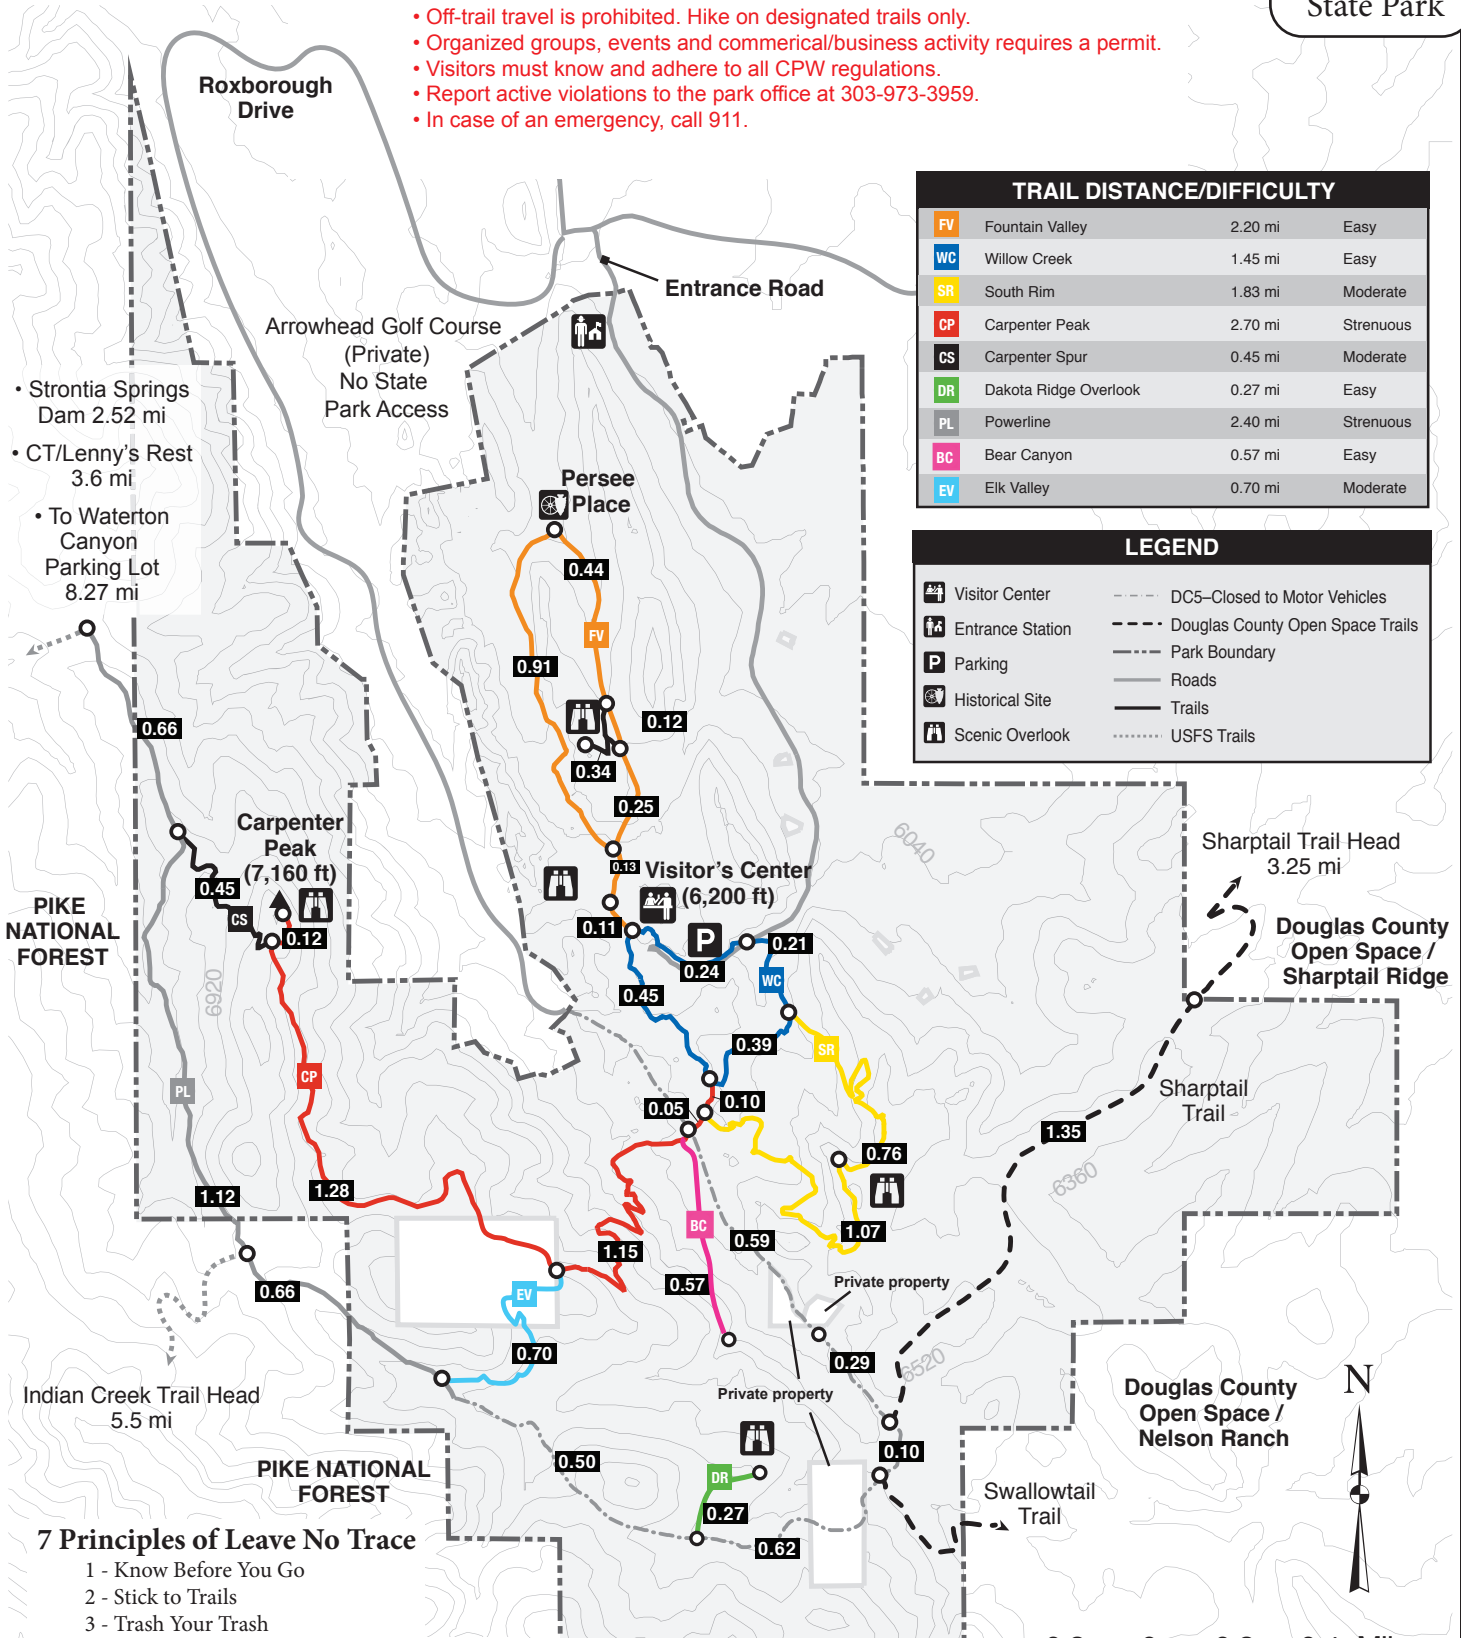

Trail Map

Roxborough State Park

- Off-trail travel is prohibited. Hike on designated trails only.
- Organized groups, events and commercial/business activity requires a permit.
- Visitors must know and adhere to all CPW regulations.
- Report active violations to the park office at 303-973-3959.
- In case of an emergency, call 911.

TRAIL DISTANCE/DIFFICULTY

FV	Fountain Valley	2.20 mi	Easy
WC	Willow Creek	1.45 mi	Easy
SR	South Rim	1.83 mi	Moderate
CP	Carpenter Peak	2.70 mi	Strenuous
CS	Carpenter Spur	0.45 mi	Moderate
DR	Dakota Ridge Overlook	0.27 mi	Easy
PL	Powerline	2.40 mi	Strenuous
BC	Bear Canyon	0.57 mi	Easy
EV	Elk Valley	0.70 mi	Moderate

LEGEND

	Visitor Center		DC5-Closed to Motor Vehicles
	Entrance Station		Douglas County Open Space Trails
	Parking		Park Boundary
	Historical Site		Roads
	Scenic Overlook		Trails
			USFS Trails

7 Principles of Leave No Trace

- 1 - Know Before You Go
- 2 - Stick to Trails
- 3 - Trash Your Trash
- 4 - Leave It As You Find It
- 5 - Keep Wildlife Wild
- 6 - Be Careful With Fire
- 7 - Share Our Trails

0.2 0 0.2 0.4 Miles

Contour Interval 80 feet