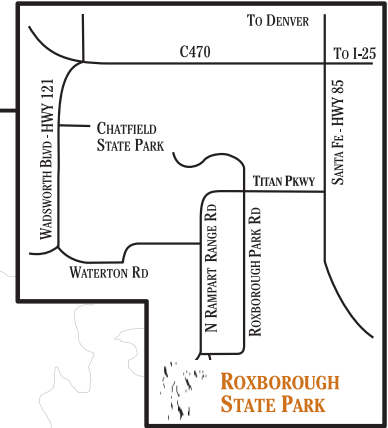

Colorado State Parks

ROXBOROUGH

ROUND TRIP TRAIL DISTANCE/DIFFICULTY

Fountain Valley Overlook	.05 miles	Easy
Lyons Overlook	1.3 miles	Moderate
Willow Creek	1.4 miles	Easy
Fountain Valley	2.2 miles	Moderate
South Rim	3.0 miles	Moderate
Carpenter Peak	6.4 miles	Strenuous

LEGEND

	Entrance Station		Trails
	Visitor Center		Roads
	Scenic Overlook		DC5-Closed to Motor Vehicles
	Parking		Park Boundary
	Persse Place		USFS Trails
			Douglas County Open Space Trails