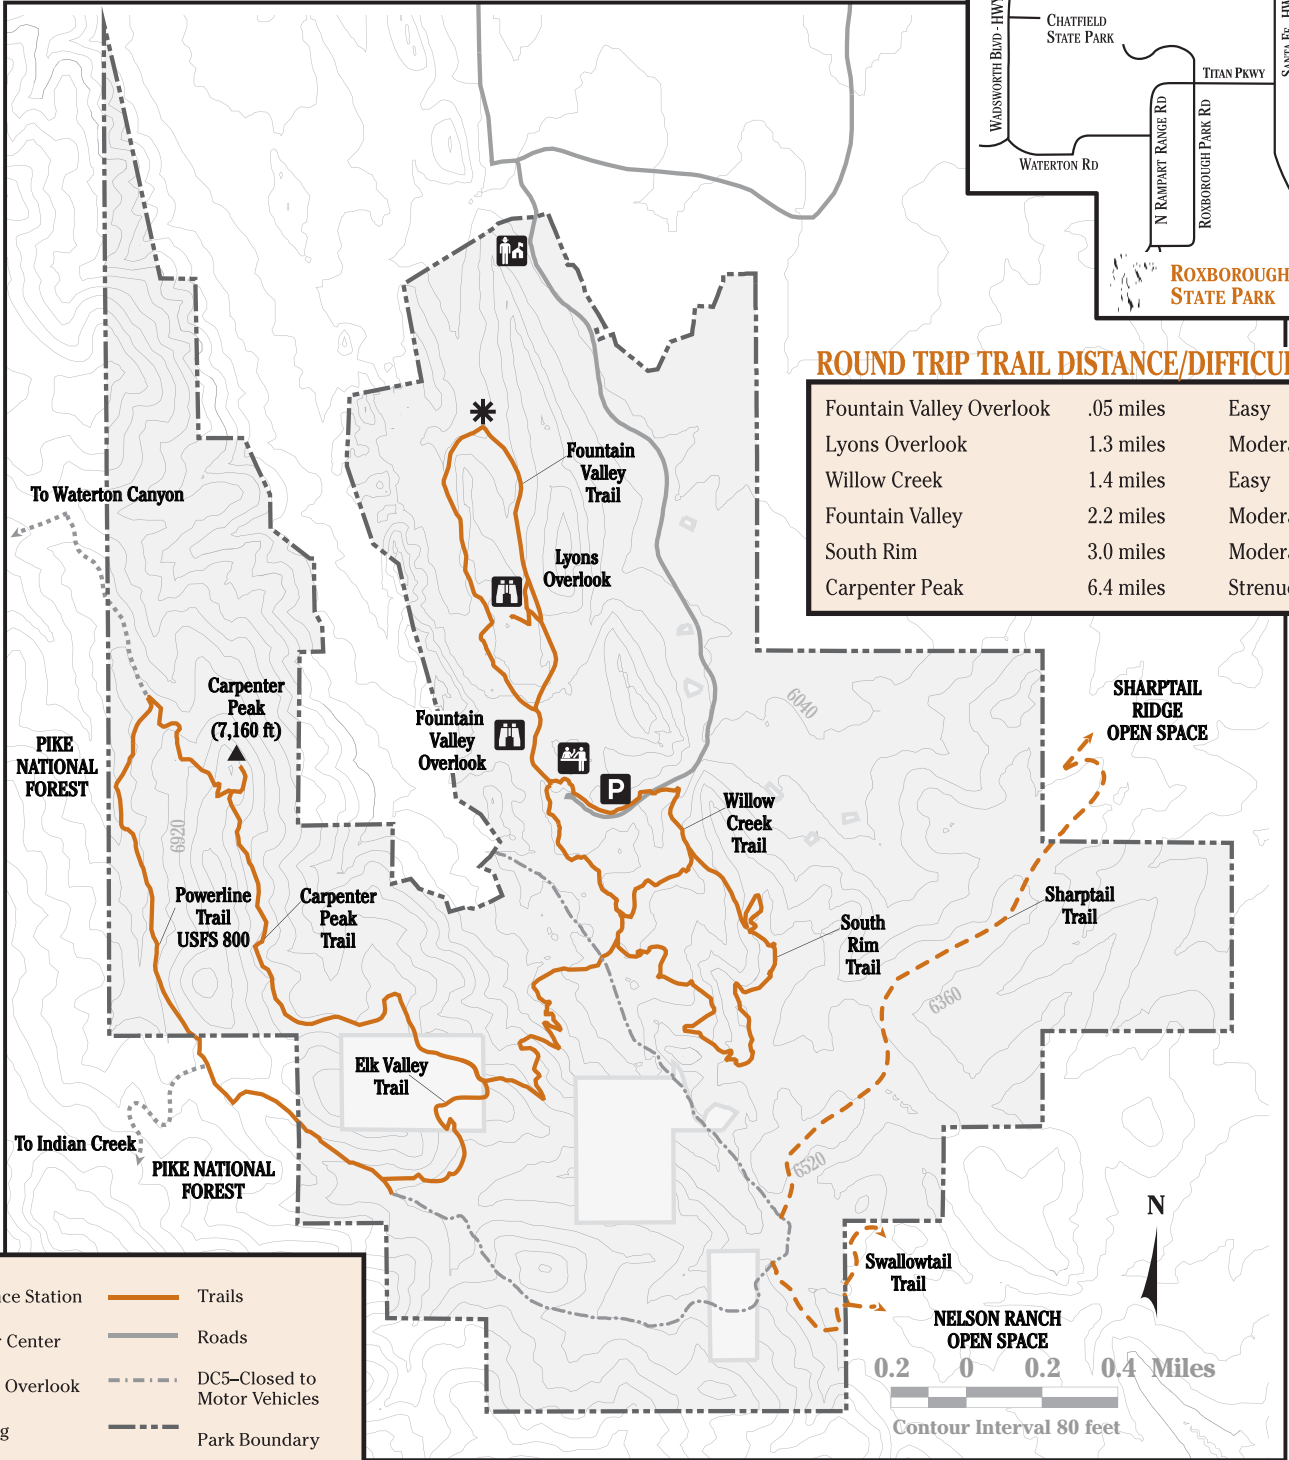

Colorado State Parks

ROXBOROUGH

ROUND TRIP TRAIL DISTANCE/DIFFICULTY

Fountain Valley Overlook	.05 miles	Easy
Lyons Overlook	1.3 miles	Moderate
Willow Creek	1.4 miles	Easy
Fountain Valley	2.2 miles	Moderate
South Rim	3.0 miles	Moderate
Carpenter Peak	6.4 miles	Strenuous

LEGEND

	Entrance Station		Trails
	Visitor Center		Roads
	Scenic Overlook		DC5-Closed to Motor Vehicles
	Parking		Park Boundary
	Persse Place		USFS Trails
			Douglas County Open Space Trails