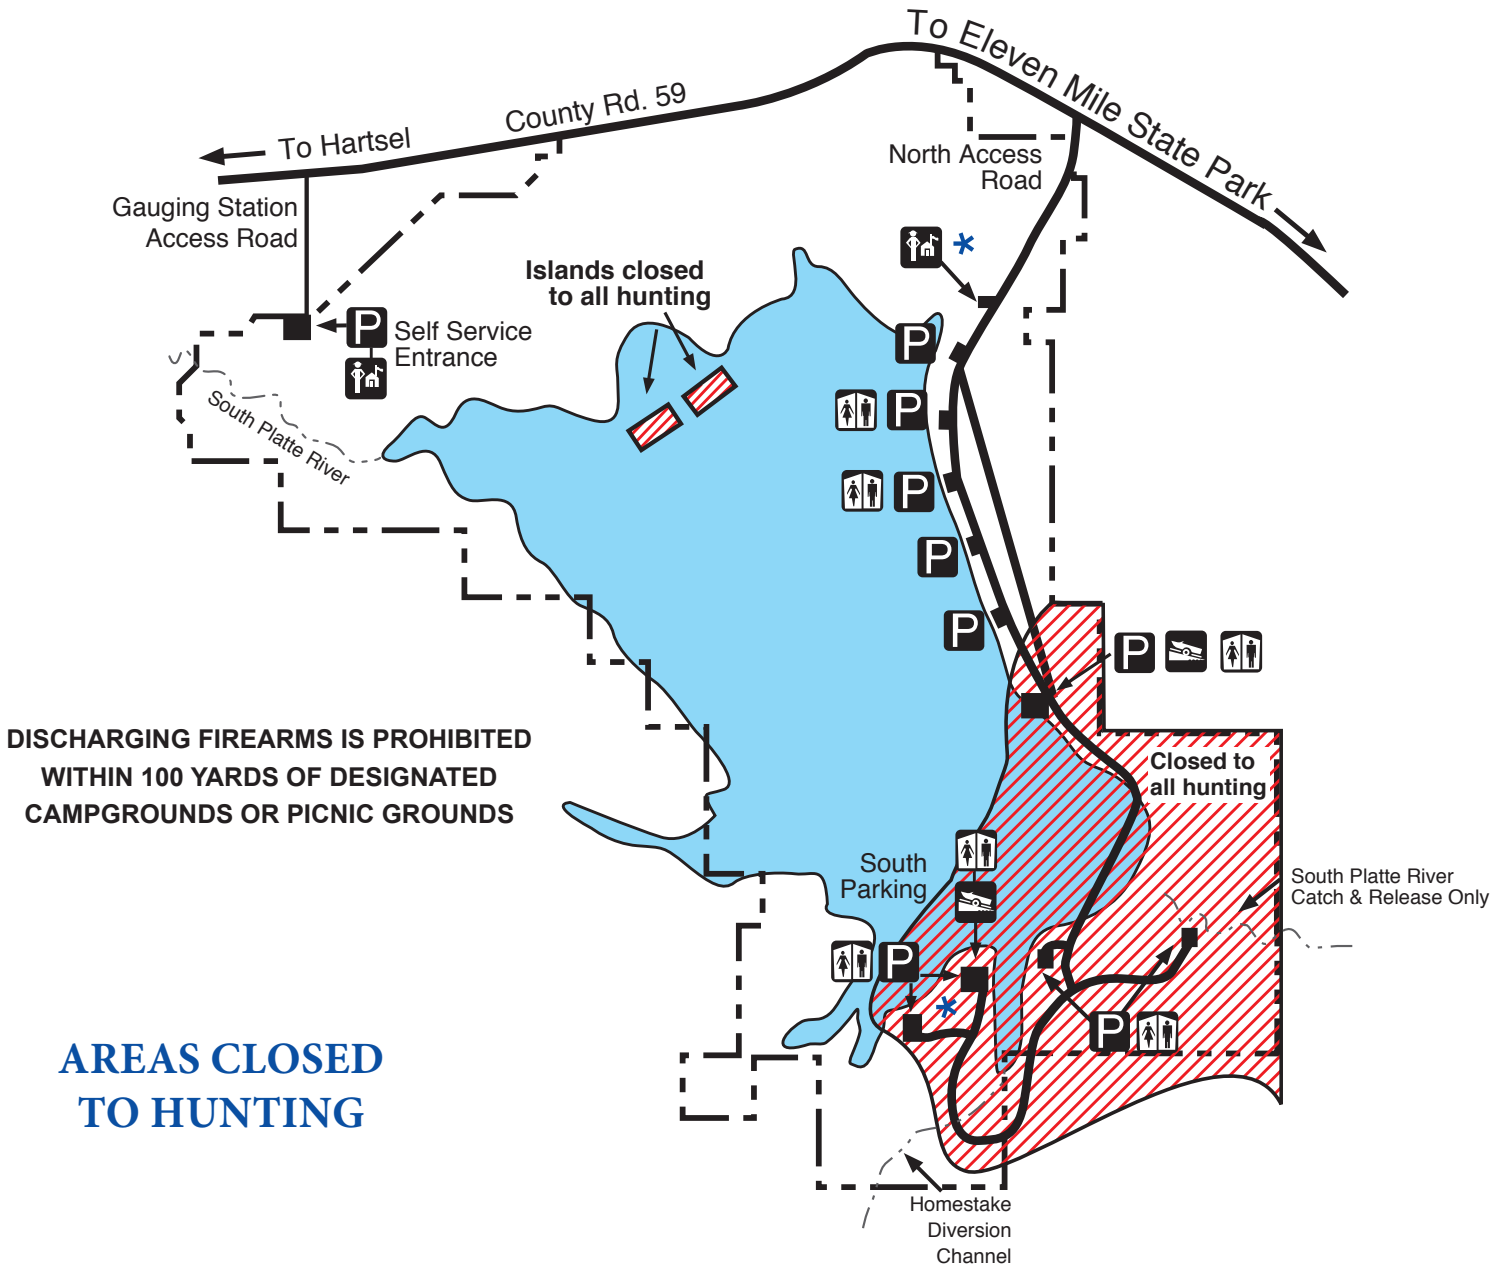

Spinney Mountain State Park

4229 County Road 92 • Lake George, CO 80827
719-748-3401 • www.parks.state.co.us

**DISCHARGING FIREARMS IS PROHIBITED
WITHIN 100 YARDS OF DESIGNATED
CAMPGROUNDS OR PICNIC GROUNDS**

AREAS CLOSED TO HUNTING

LEGEND

	Entrance		Boat Ramp
	Parking		Restroom
	Water		Closed to all hunting
	Park Boundary		