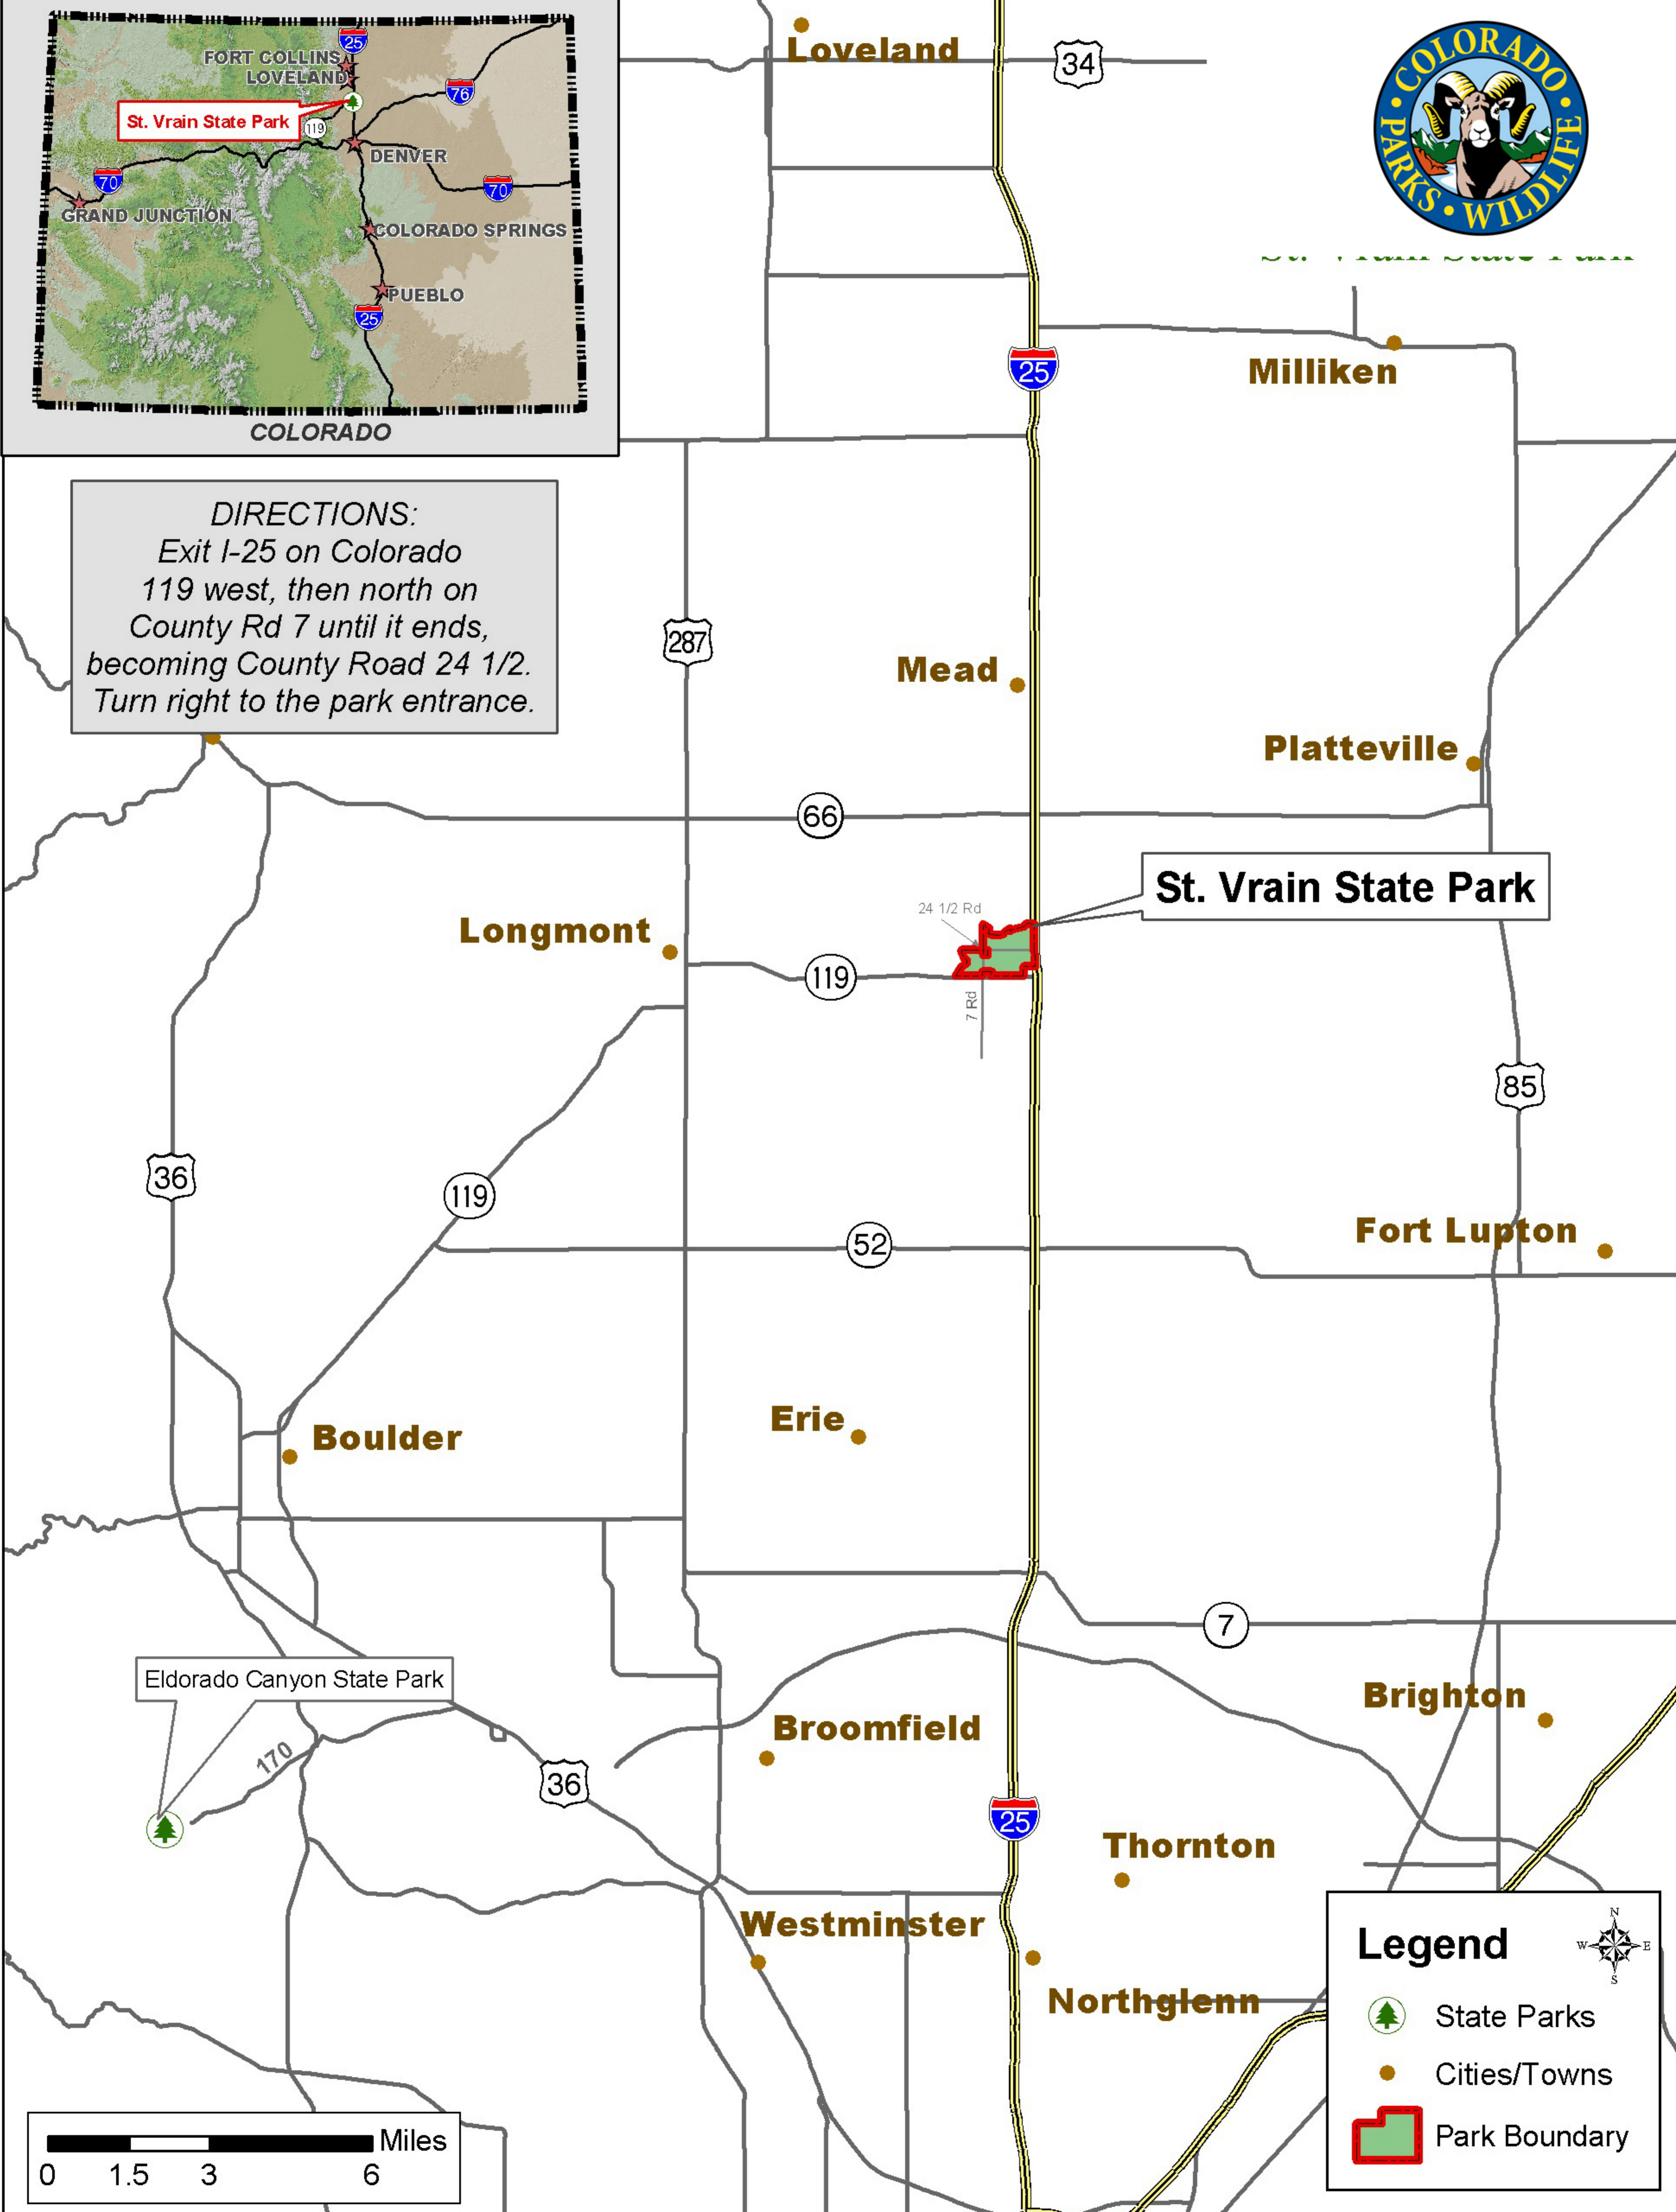

DIRECTIONS:
Exit I-25 on Colorado
119 west, then north on
County Rd 7 until it ends,
becoming County Road 24 1/2.
Turn right to the park entrance.

St. Vrain State Park

Eldorado Canyon State Park

Legend

- State Parks
- Cities/Towns
- Park Boundary