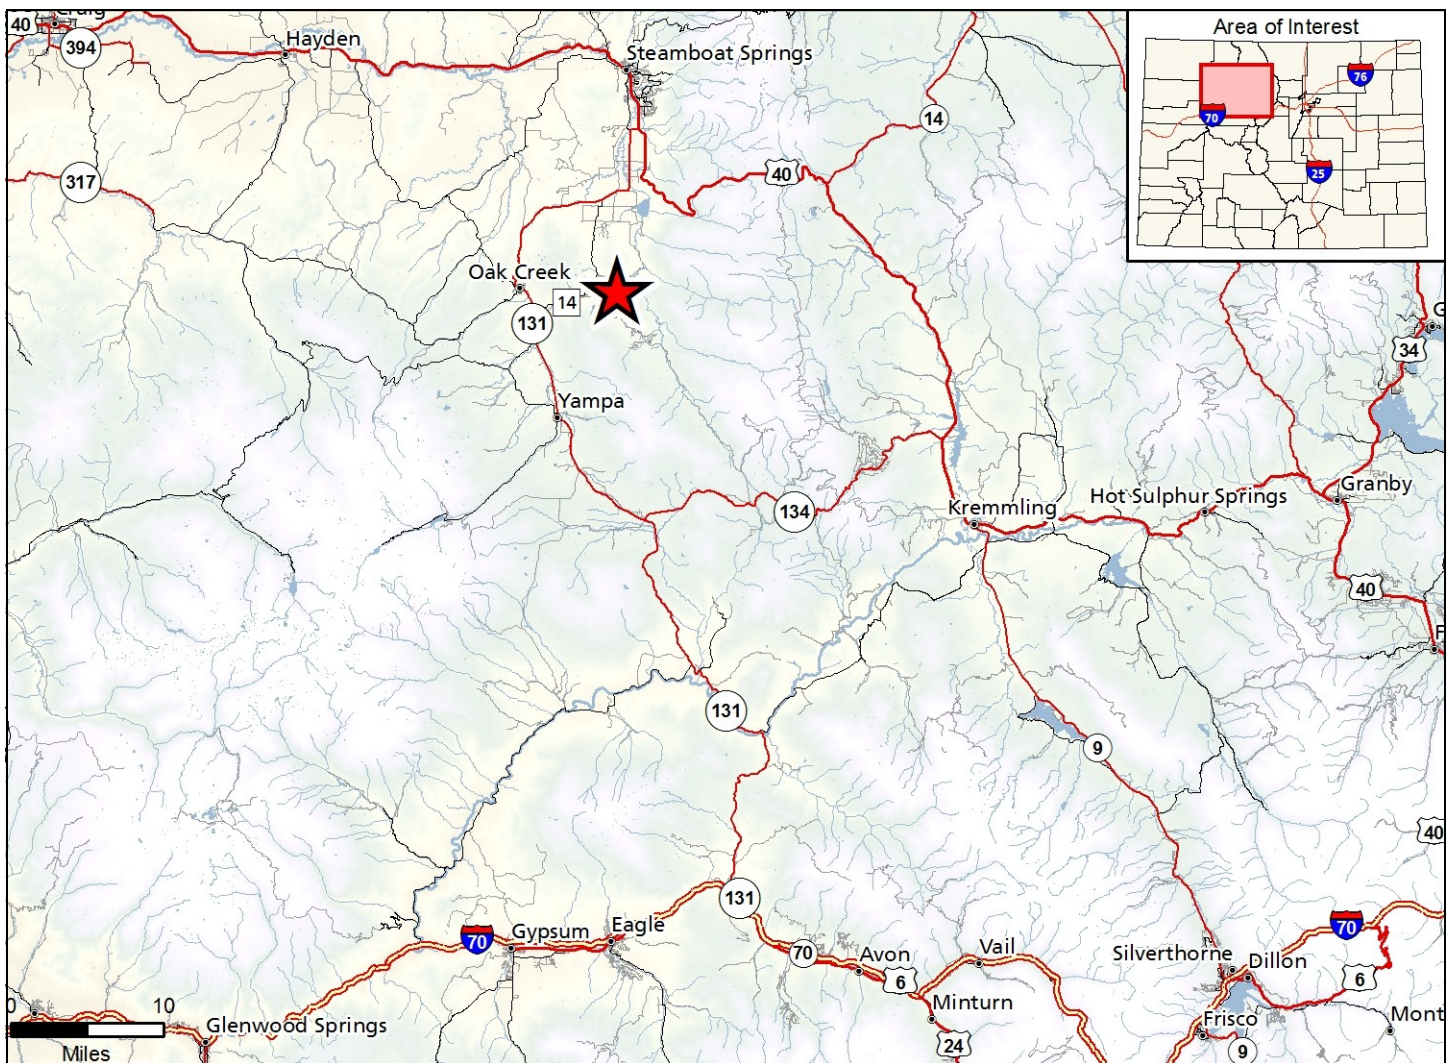

Stagecoach State Park

Map Updated: 5/14/2018

| | | | |
|------------------|------------------|------------------------|-----------------|
| SWA Boundary | Entrance Station | Fishing | Marina |
| Hunting Zone | Check Station | Group Campground | RV Campground |
| BLM | Info Source | Group Picnic Area | RV Dump Station |
| State Park | Parking | Picnic Area | Swim Beach |
| No Public Access | Restroom | Wildlife Watching Area | Concession |
| | Park Office | | |

Stagecoach State Park - Routt County

From I-70 at Silverthorne, take Hwy. 9 north for 38 miles. Go west on Hwy. 40 for 6 miles to Hwy. 134. Go W on Hwy. 134 for 27 miles to Hwy. 131. Go N 17 miles to CR 14 and follow signs.