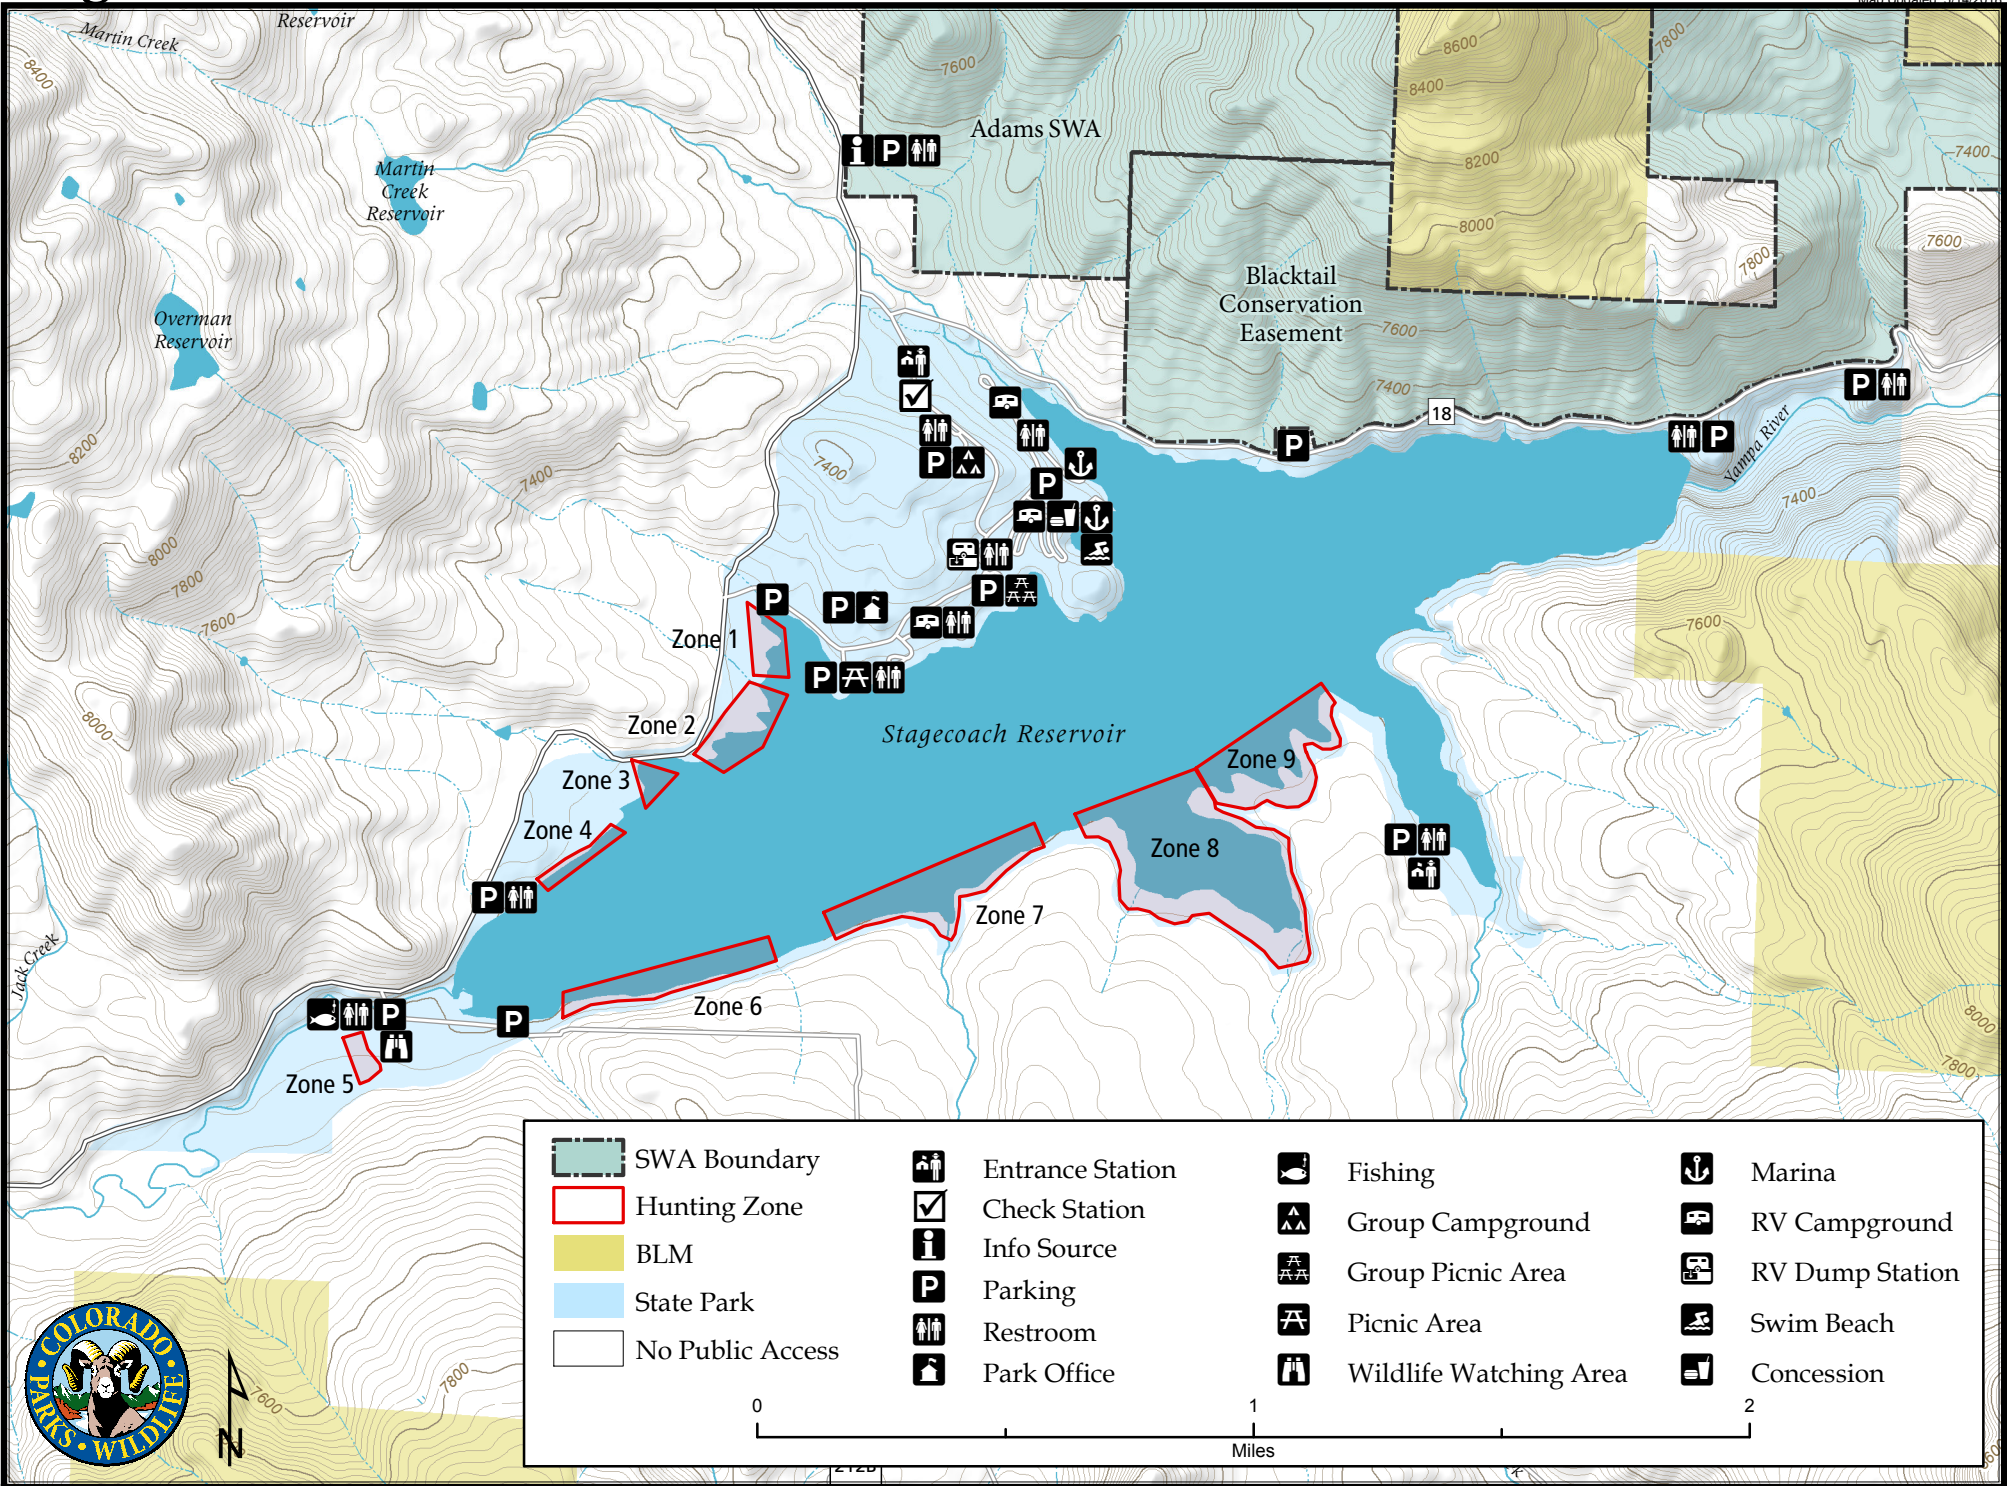

Stagecoach State Park

Map Updated: 5/14/2018

| | | | |
|------------------|------------------|------------------------|-----------------|
| SWA Boundary | Entrance Station | Fishing | Marina |
| Hunting Zone | Check Station | Group Campground | RV Campground |
| BLM | Info Source | Group Picnic Area | RV Dump Station |
| State Park | Parking | Picnic Area | Swim Beach |
| No Public Access | Restroom | Wildlife Watching Area | Concession |
| | Park Office | | |

Stagecoach State Park - Routt County

From I-70 at Silverthorne, take Hwy. 9 north for 38 miles. Go west on Hwy. 40 for 6 miles to Hwy. 134. Go W on Hwy. 134 for 27 miles to Hwy. 131. Go N 17 miles to CR 14 and follow signs.

Chapter P-01

- A. During the period beginning the Tuesday after Labor Day and continuing through the Friday prior to Memorial Day, only bows and arrows including crossbow and hand-held bow, unless otherwise restricted, and shotguns loaded with birdshot may be used for hunting during hunting seasons on the western half of the reservoir.

Chapter W-05

- A. Waterfowl hunting is limited to designated waterfowl hunting zones only, with a maximum of six (6) hunters per zone.
- B. Waterfowl hunting on this property is by reservation only. Reservations must be made in accordance with #901.A of these regulations. Hunters with reservations may only hunt the hunt zone specified on the reservation. Hunters must follow check-in and out procedures as posted at the property.
- C. Hunting zones not reserved are available on a first-come, first-serve basis after 5:00 am. Reserved hunting zones unoccupied by 7:00 am will be available on a first-come, first-serve basis. However, any hunting zone must be yielded at any time upon request of a hunter holding a valid and active reservation for that zone.