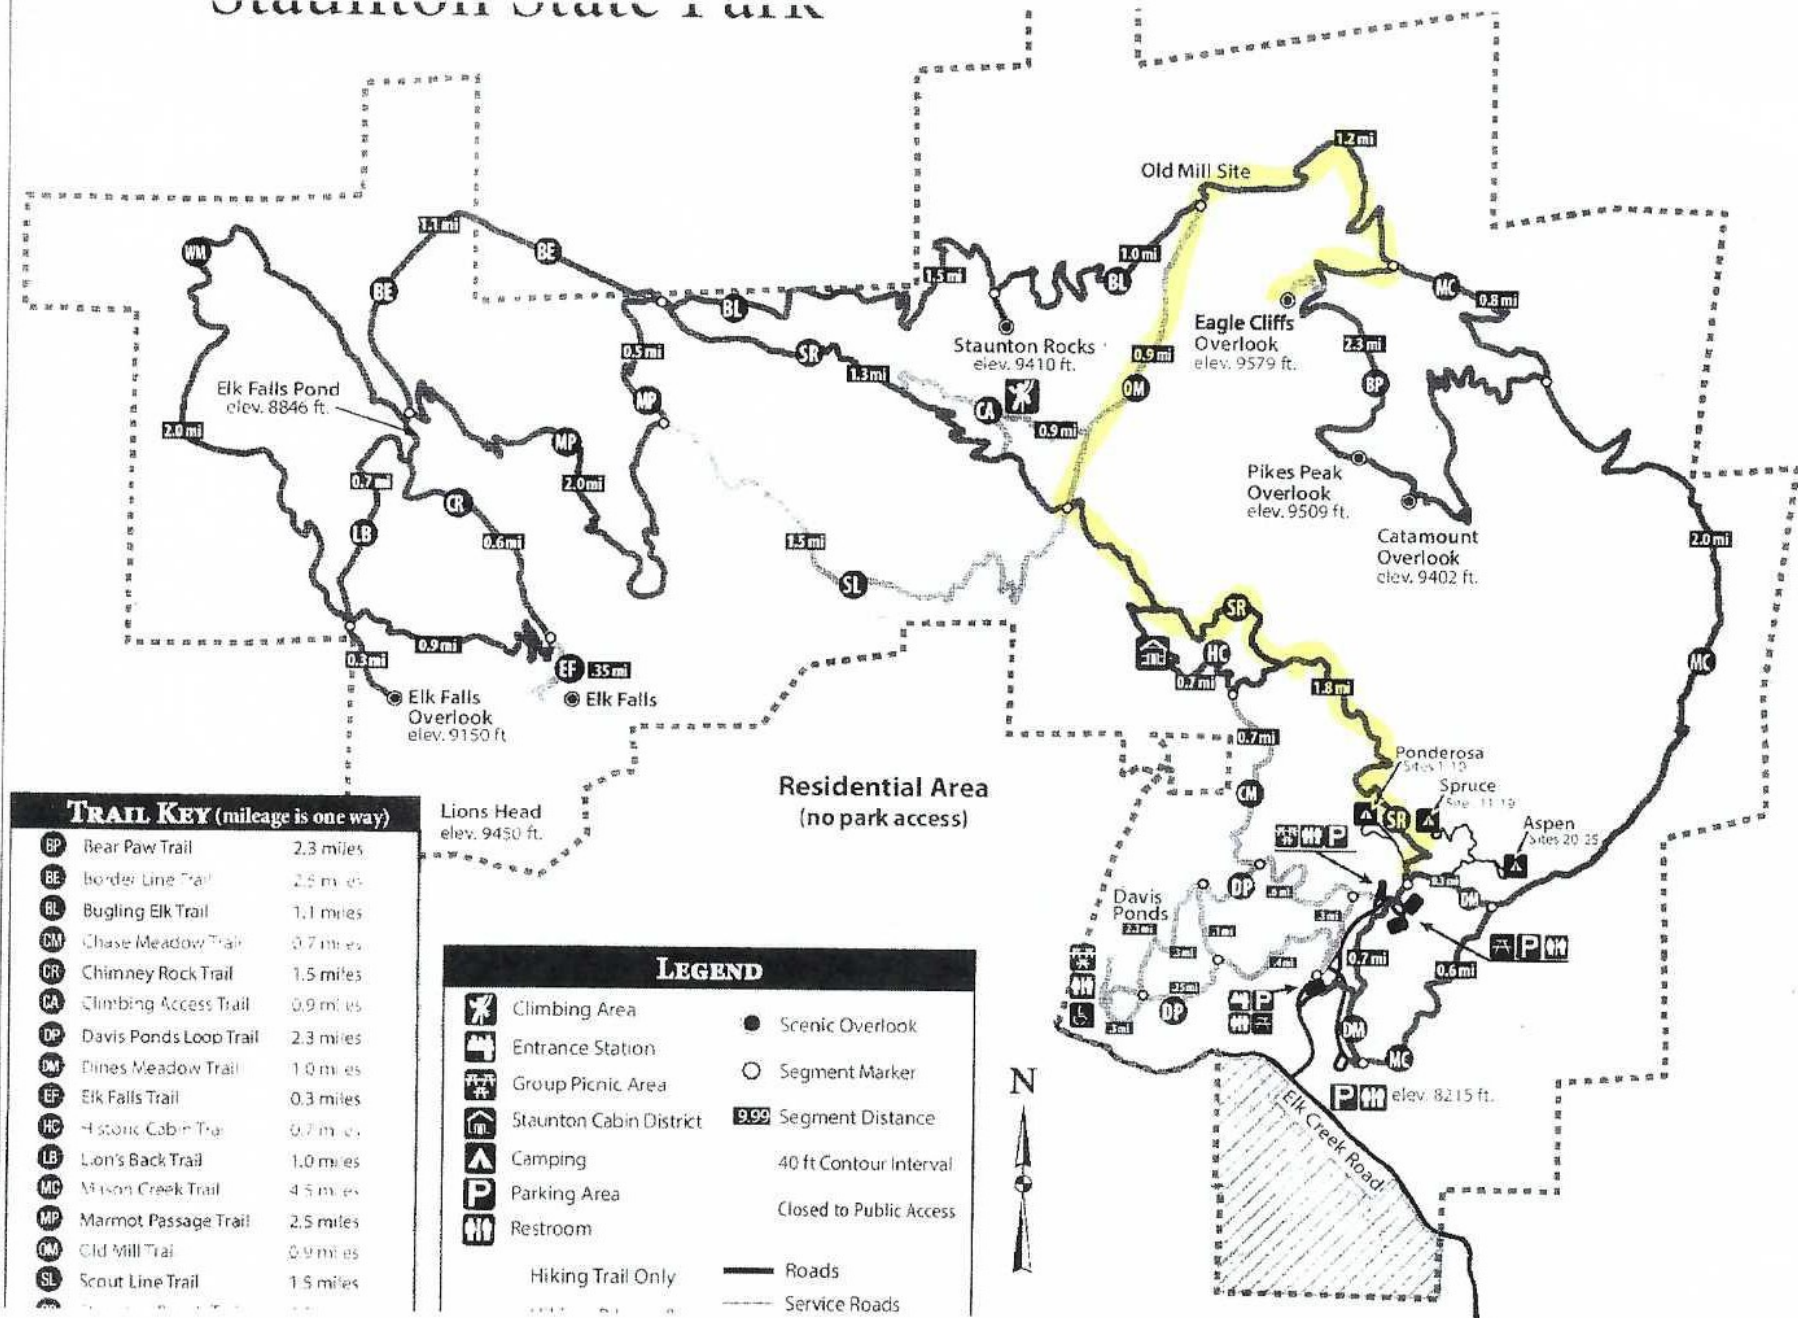

STANTON STATE PARK

8.6 Miles

TRAIL KEY (mileage is one way)

BP	Bear Paw Trail	2.3 miles
BE	Border Line Trail	2.6 miles
BL	Bugling Elk Trail	1.1 miles
CM	Chase Meadow Trail	0.7 miles
CR	Chimney Rock Trail	1.5 miles
CA	Climbing Access Trail	0.9 miles
DP	Davis Ponds Loop Trail	2.3 miles
DM	Dines Meadow Trail	1.0 miles
EF	Elk Falls Trail	0.3 miles
HC	Historic Cabin Trail	0.7 miles
LB	Lion's Back Trail	1.0 miles
MC	Mixon Creek Trail	4.5 miles
MP	Marmot Passage Trail	2.5 miles
OM	Old Mill Trail	0.9 miles
SL	Scout Line Trail	1.5 miles

LEGEND

	Climbing Area		Scenic Overlook
	Entrance Station		Segment Marker
	Group Picnic Area		Segment Distance
	Staunton Cabin District		40 ft Contour Interval
	Camping		Closed to Public Access
	Parking Area		Roads
	Restroom		Service Roads
	Hiking Trail Only