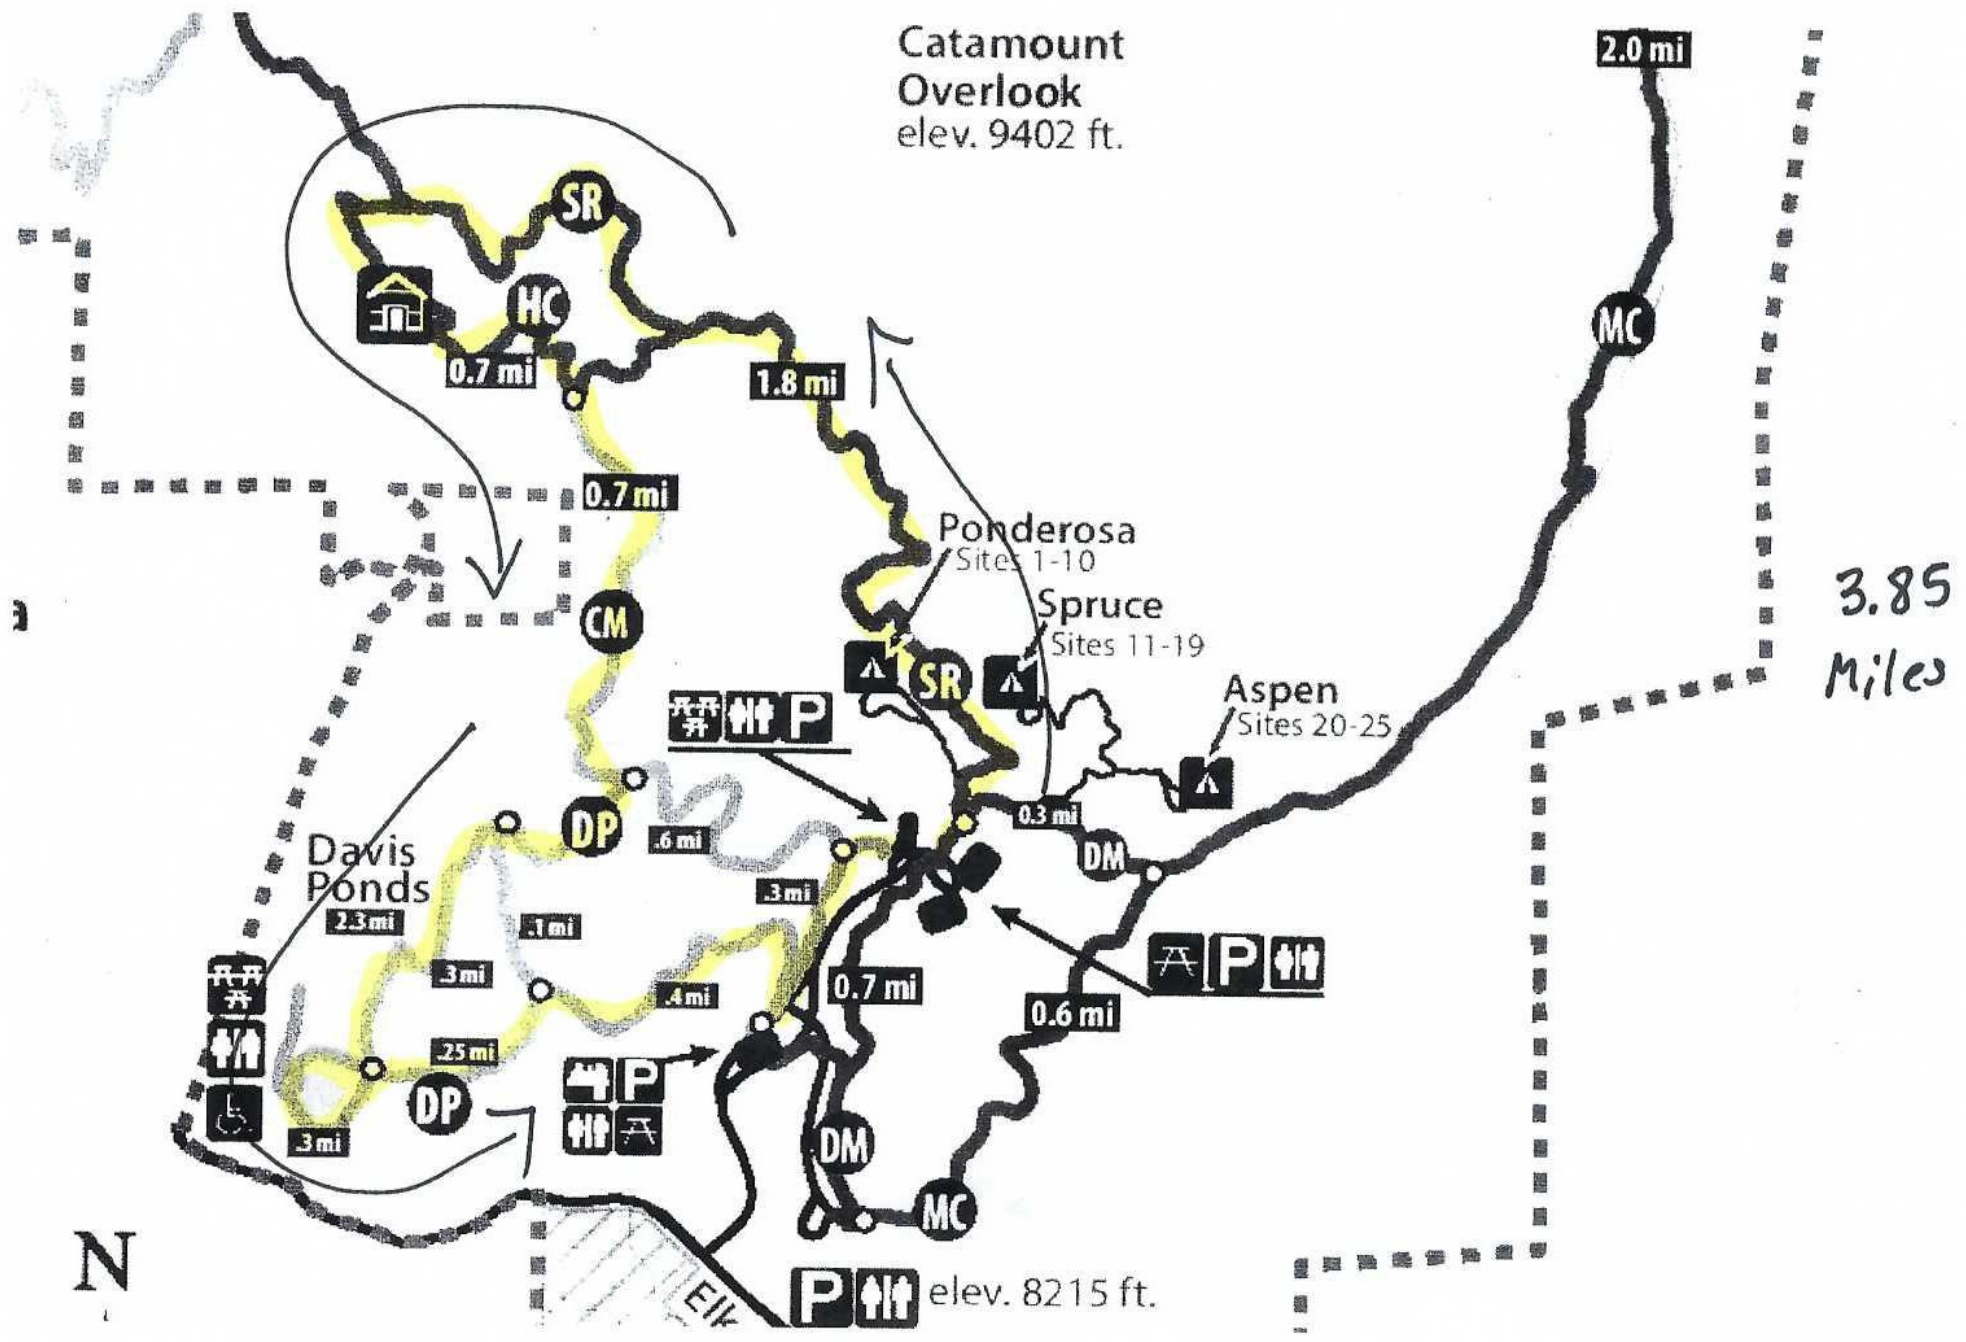

# STANTON STATE PARK

3.56  
Miles

**TRAIL KEY (mileage is one way)**

BP	Bear Paw Trail	2.3 miles
BE	Border Line Trail	2.5 miles
BL	Bugling Elk Trail	1.1 miles
CR	Chimney Rock Trail	1.5 miles
CA	Climbing Access Trail	0.9 miles
DP	Davis Ponds Loop Trail	2.3 miles
DM	Dines Meadow Trail	1.0 miles
EF	Elk Falls Trail	0.3 miles
HC	Historic Cabin Trail	0.7 miles
LB	Lion's Back Trail	1.0 miles
MC	Mason Creek Trail	4.5 miles
MP	Marmot Passage Trail	2.5 miles
OM	Old Mill Trail	0.9 miles
SL	Scout Line Trail	1.5 miles

**LEGEND**

	Climbing Area		Scenic Overlook
	Entrance Station		Segment Marker
	Group Picnic Area		Segment Distance
	Stanton Cabin District		40 ft Contour Interval
	Camping		Closed to Public Access
	Parking Area		Roads
	Restroom		Service Roads
	Hiking Trail Only		

# STANTON STATE PARK

5.0  
Miles

# STANTON STATE PARK

19.9  
Miles