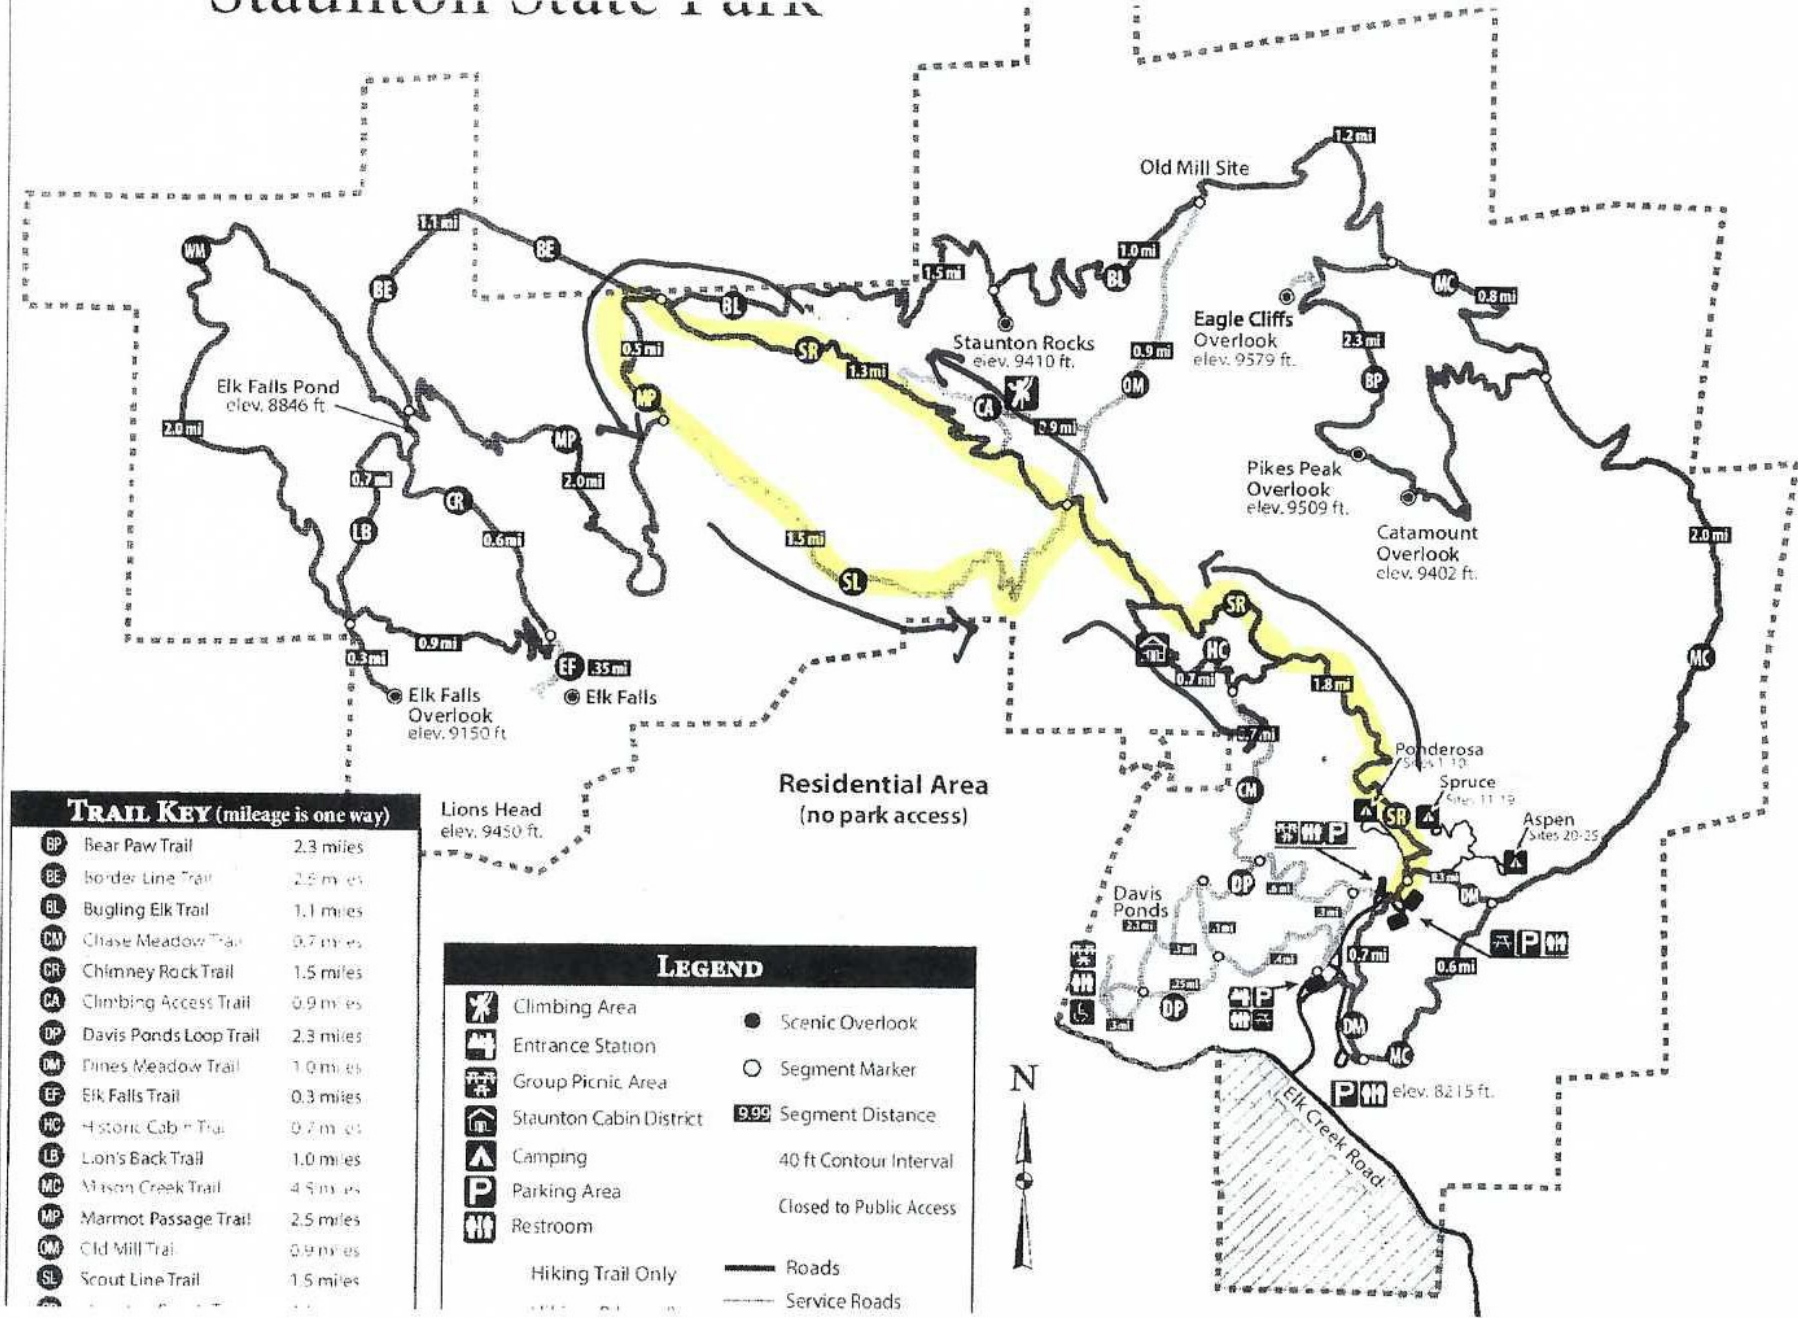

STANTON STATE PARK

6.9 Miles

TRAIL KEY (mileage is one way)

BP	Bear Paw Trail	2.3 miles
BE	Border Line Trail	2.6 miles
BL	Bugling Elk Trail	1.1 miles
CM	Chase Meadow Trail	0.7 miles
CR	Chimney Rock Trail	1.5 miles
CA	Climbing Access Trail	0.9 miles
DP	Davis Ponds Loop Trail	2.3 miles
DM	Pines Meadow Trail	1.0 miles
EF	Elk Falls Trail	0.3 miles
HC	Historic Cabin Trail	0.7 miles
LB	Lion's Back Trail	1.0 miles
MC	Mason Creek Trail	4.5 miles
MP	Marmot Passage Trail	2.5 miles
OM	Old Mill Trail	0.9 miles
SL	Scout Line Trail	1.5 miles

LEGEND

	Climbing Area		Scenic Overlook
	Entrance Station		Segment Marker
	Group Picnic Area		Segment Distance
	Staunton Cabin District		40 ft Contour Interval
	Camping		Closed to Public Access
	Parking Area		Roads
	Restroom		Service Roads
	Hiking Trail Only