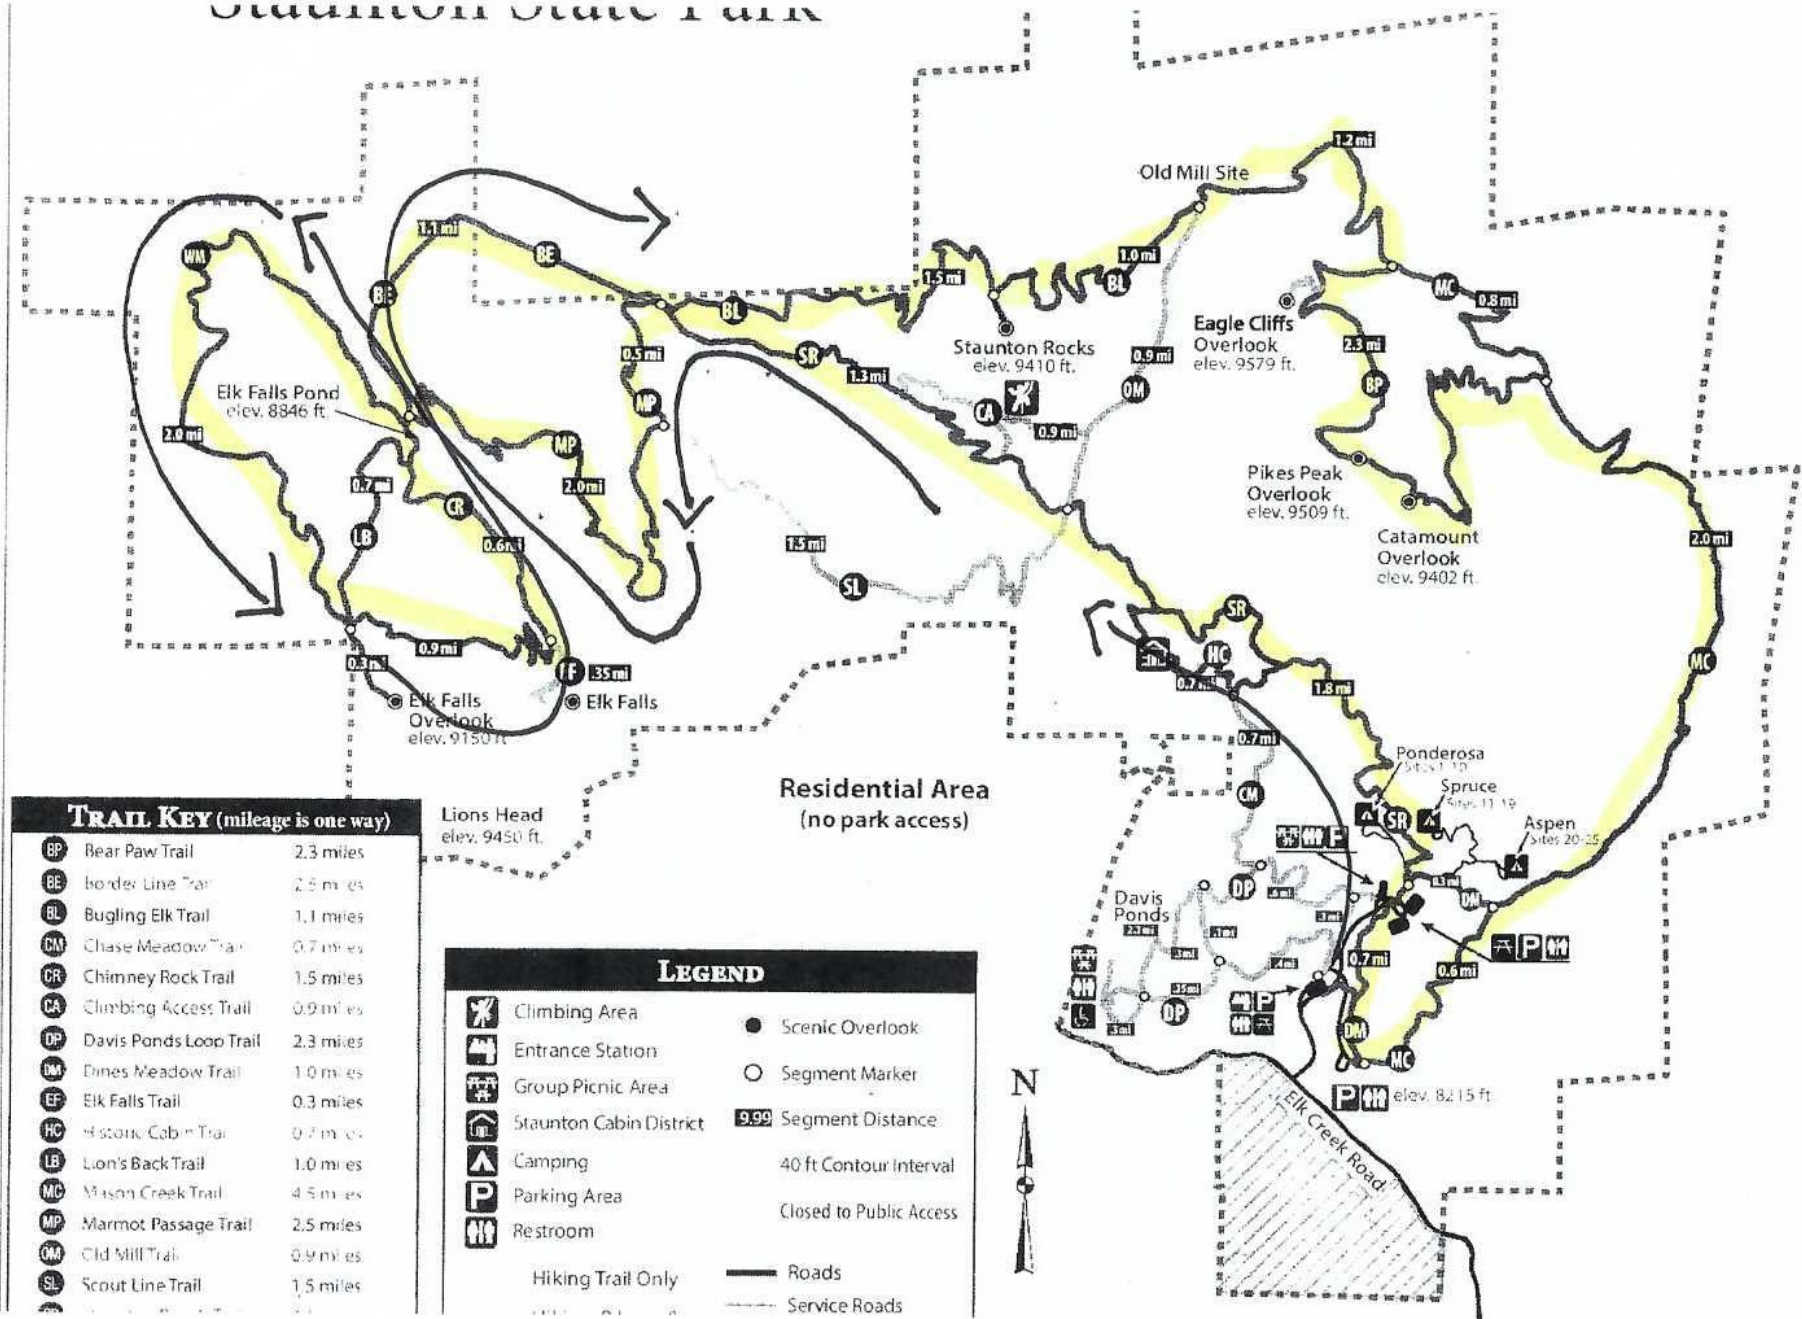

Elk Falls  
10.3  
Miles

# STANTON STATE PARK

11.4  
Miles

**TRAIL KEY (mileage is one way)**

BP	Bear Paw Trail	2.3 miles
BE	Border Line Trail	2.5 miles
BL	Bugling Elk Trail	1.1 miles
CM	Chase Meadow Trail	0.7 miles
CR	Chimney Rock Trail	1.5 miles
CA	Climbing Access Trail	0.9 miles
DP	Davis Ponds Loop Trail	2.3 miles
DM	Dines Meadow Trail	1.0 miles
EF	Elk Falls Trail	0.3 miles
HC	Historic Cabin Trail	0.7 miles
LB	Lion's Back Trail	1.0 miles
MC	Mason Creek Trail	4.5 miles
MP	Marmot Passage Trail	2.5 miles
OM	Old Mill Trail	0.9 miles
SL	Scout Line Trail	1.5 miles

**LEGEND**

	Climbing Area		Scenic Overlook
	Entrance Station		Segment Marker
	Group Picnic Area		9.99 Segment Distance
	Staunton Cabin District		40 ft Contour Interval
	Camping		Closed to Public Access
	Parking Area		Roads
	Restroom		Service Roads
	Hiking Trail Only		

# STANTON STATE PARK

19.9  
Miles