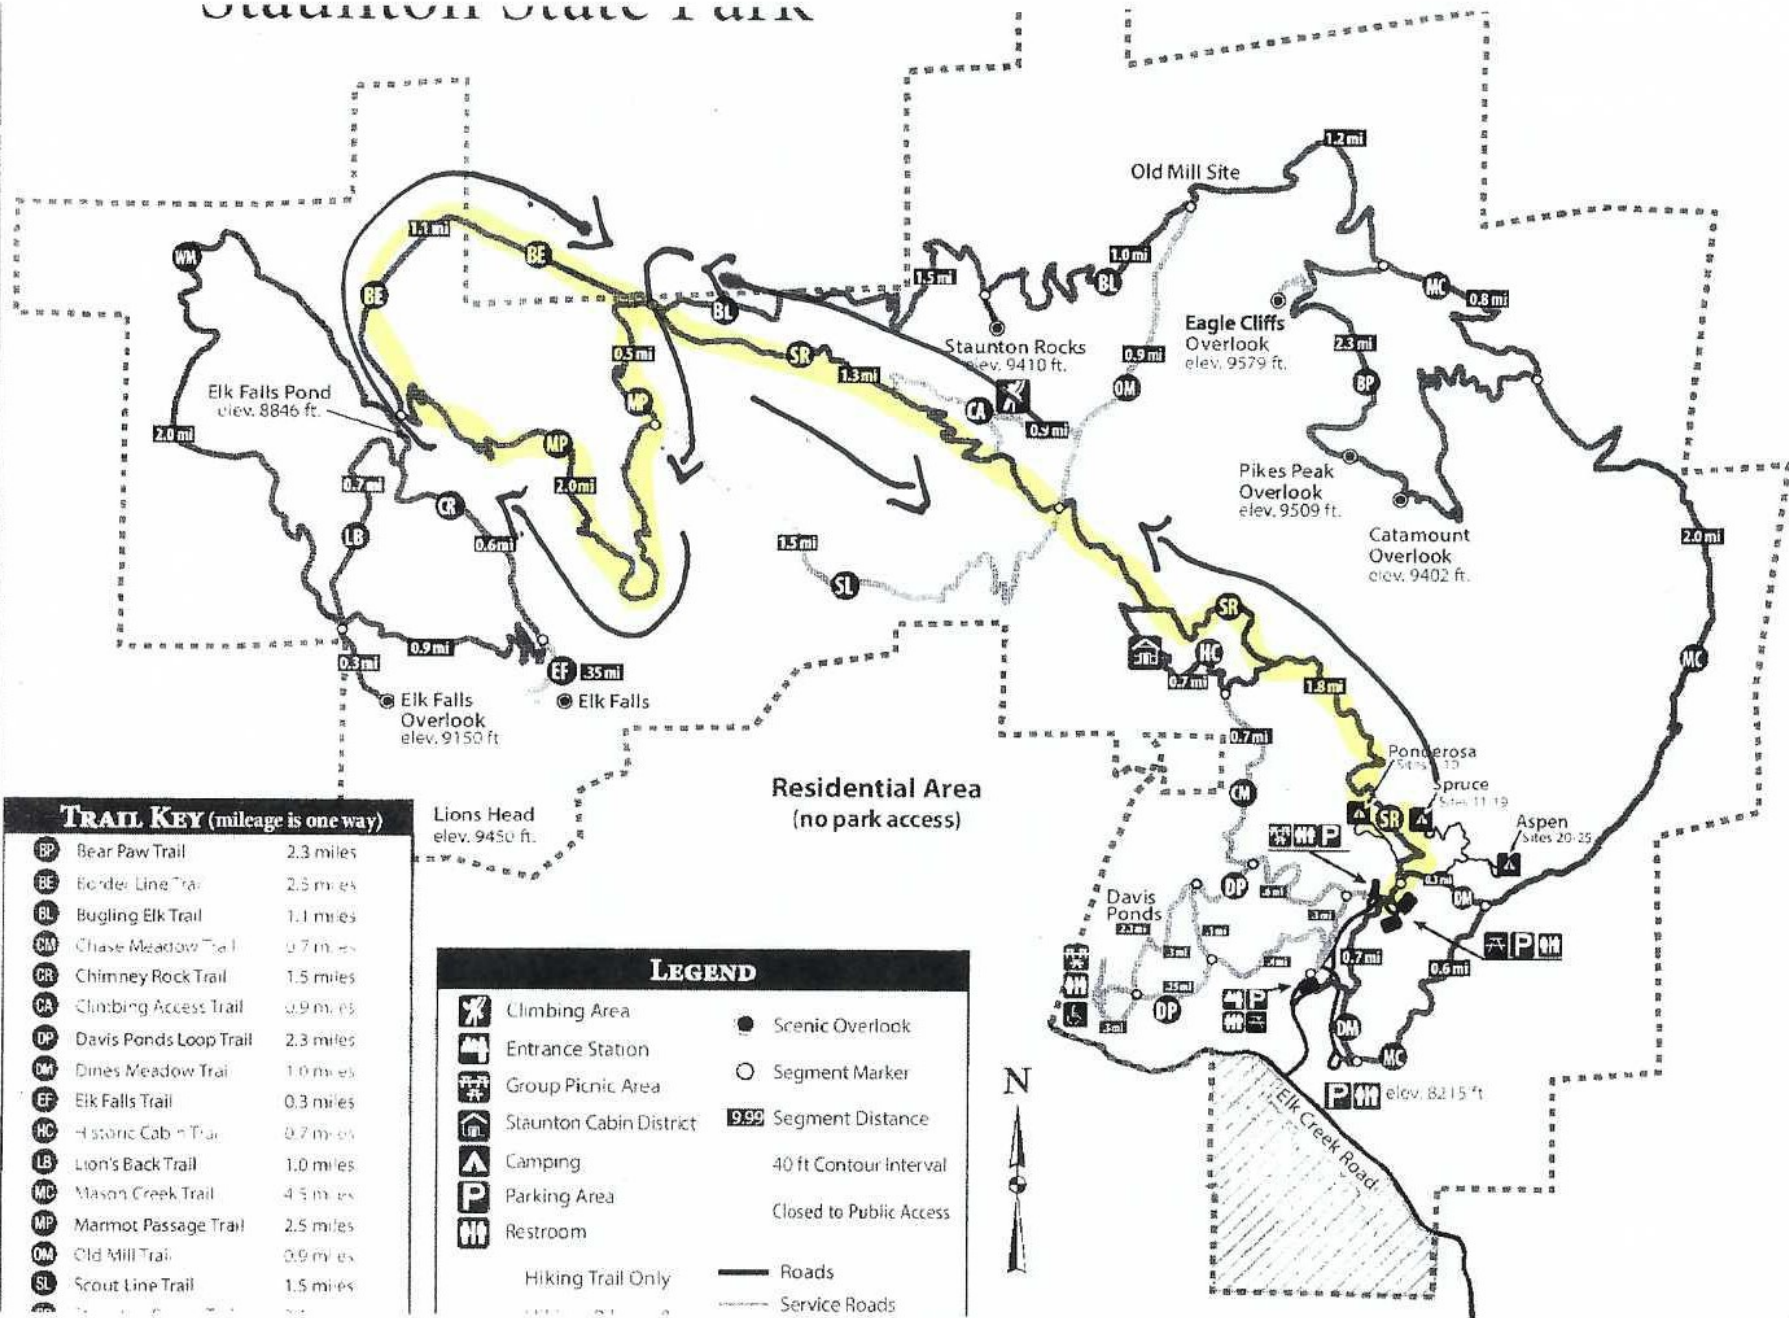

STANTON STATE PARK