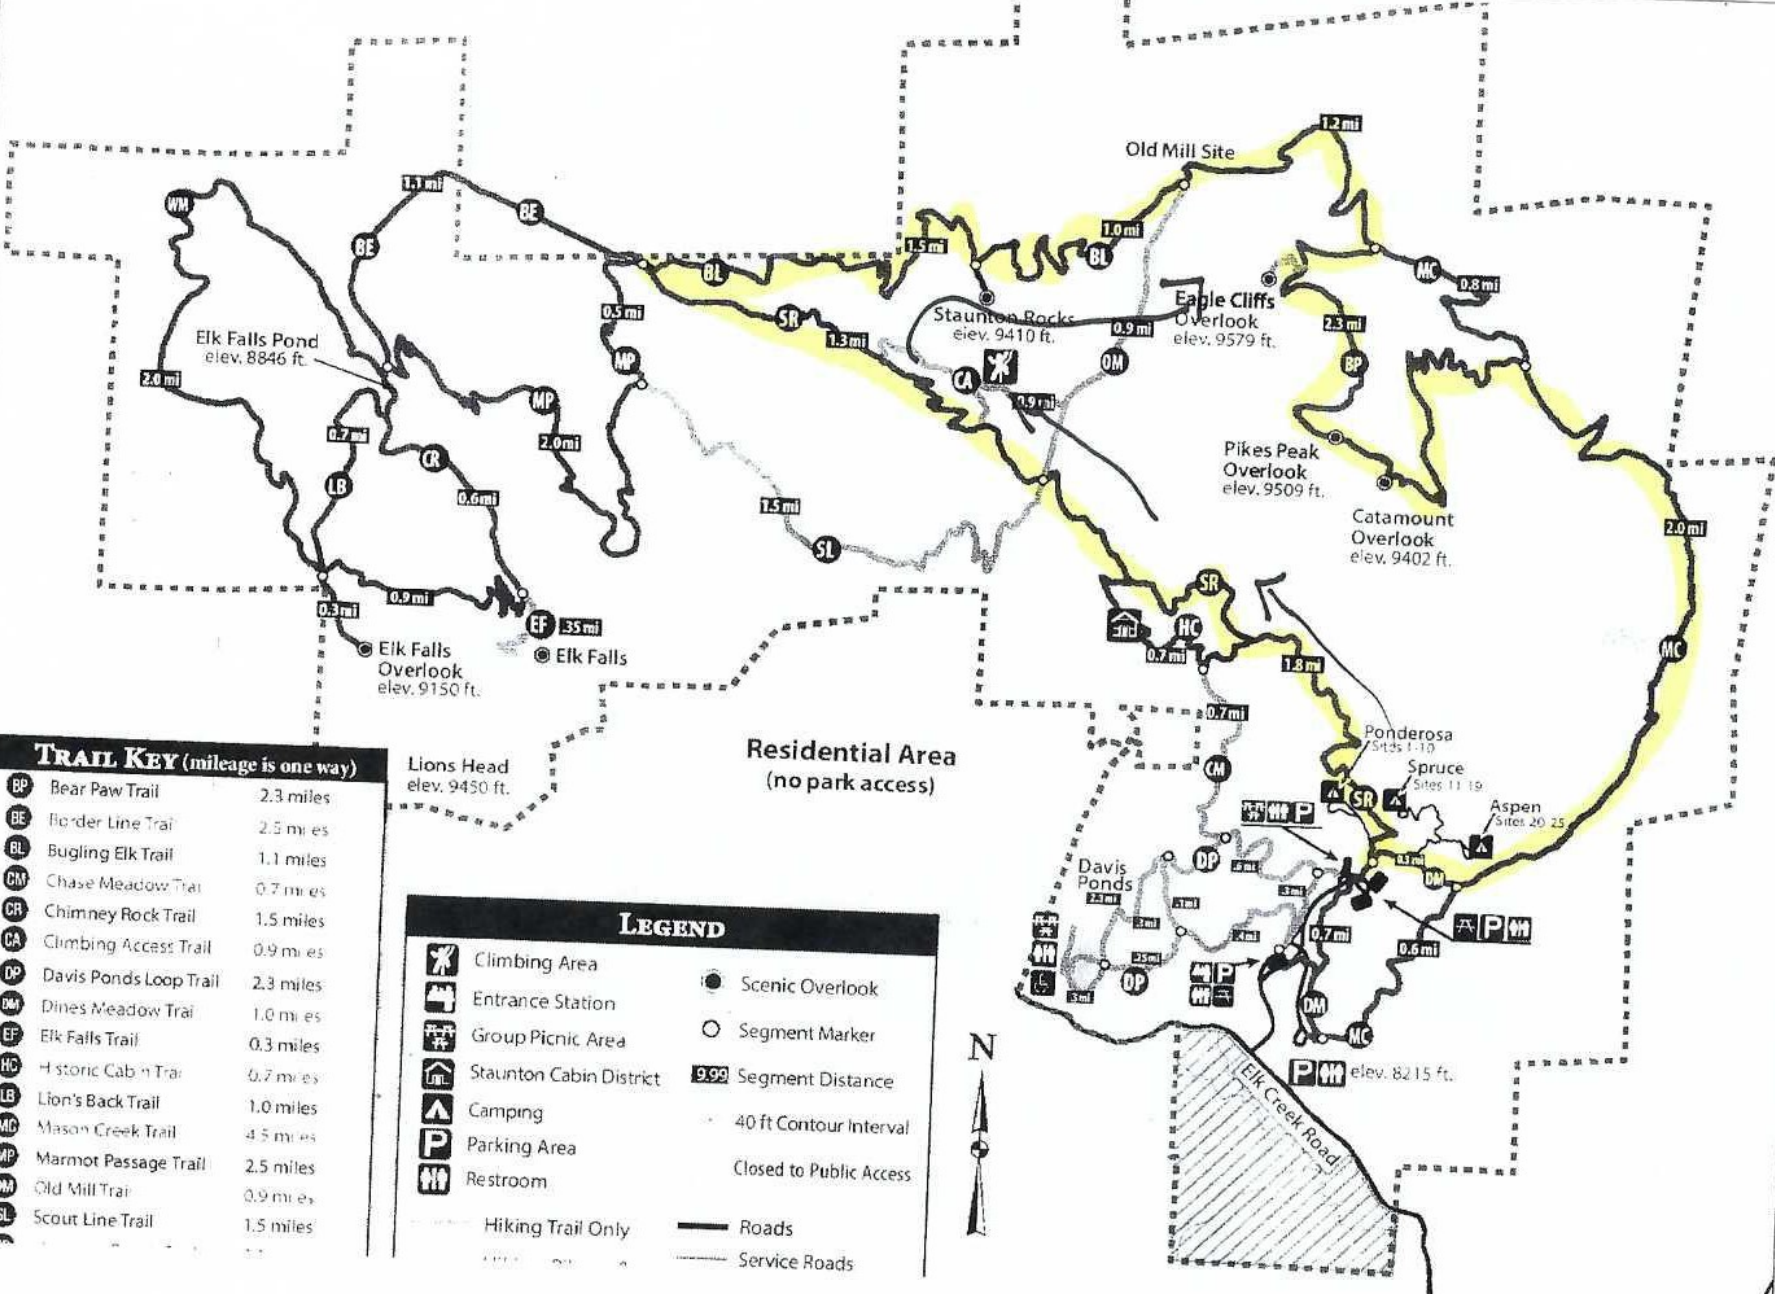

STANTON STATE PARK

11.4
Miles

TRAIL KEY (mileage is one way)

BP	Bear Paw Trail	2.3 miles
BE	Border Line Trail	2.5 miles
BL	Bugling Elk Trail	1.1 miles
CM	Chase Meadow Trail	0.7 miles
CR	Chimney Rock Trail	1.5 miles
CA	Climbing Access Trail	0.9 miles
DP	Davis Ponds Loop Trail	2.3 miles
DM	Dines Meadow Trail	1.0 miles
EF	Elk Falls Trail	0.3 miles
HC	Historic Cabin Trail	0.7 miles
LB	Lion's Back Trail	1.0 miles
MC	Mason Creek Trail	4.5 miles
MP	Marmot Passage Trail	2.5 miles
OM	Old Mill Trail	0.9 miles
SL	Scout Line Trail	1.5 miles

LEGEND

	Climbing Area		Scenic Overlook
	Entrance Station		Segment Marker
	Group Picnic Area		9.99 Segment Distance
	Staunton Cabin District		40 ft Contour Interval
	Camping		Closed to Public Access
	Parking Area		Roads
	Restroom		Service Roads
	Hiking Trail Only