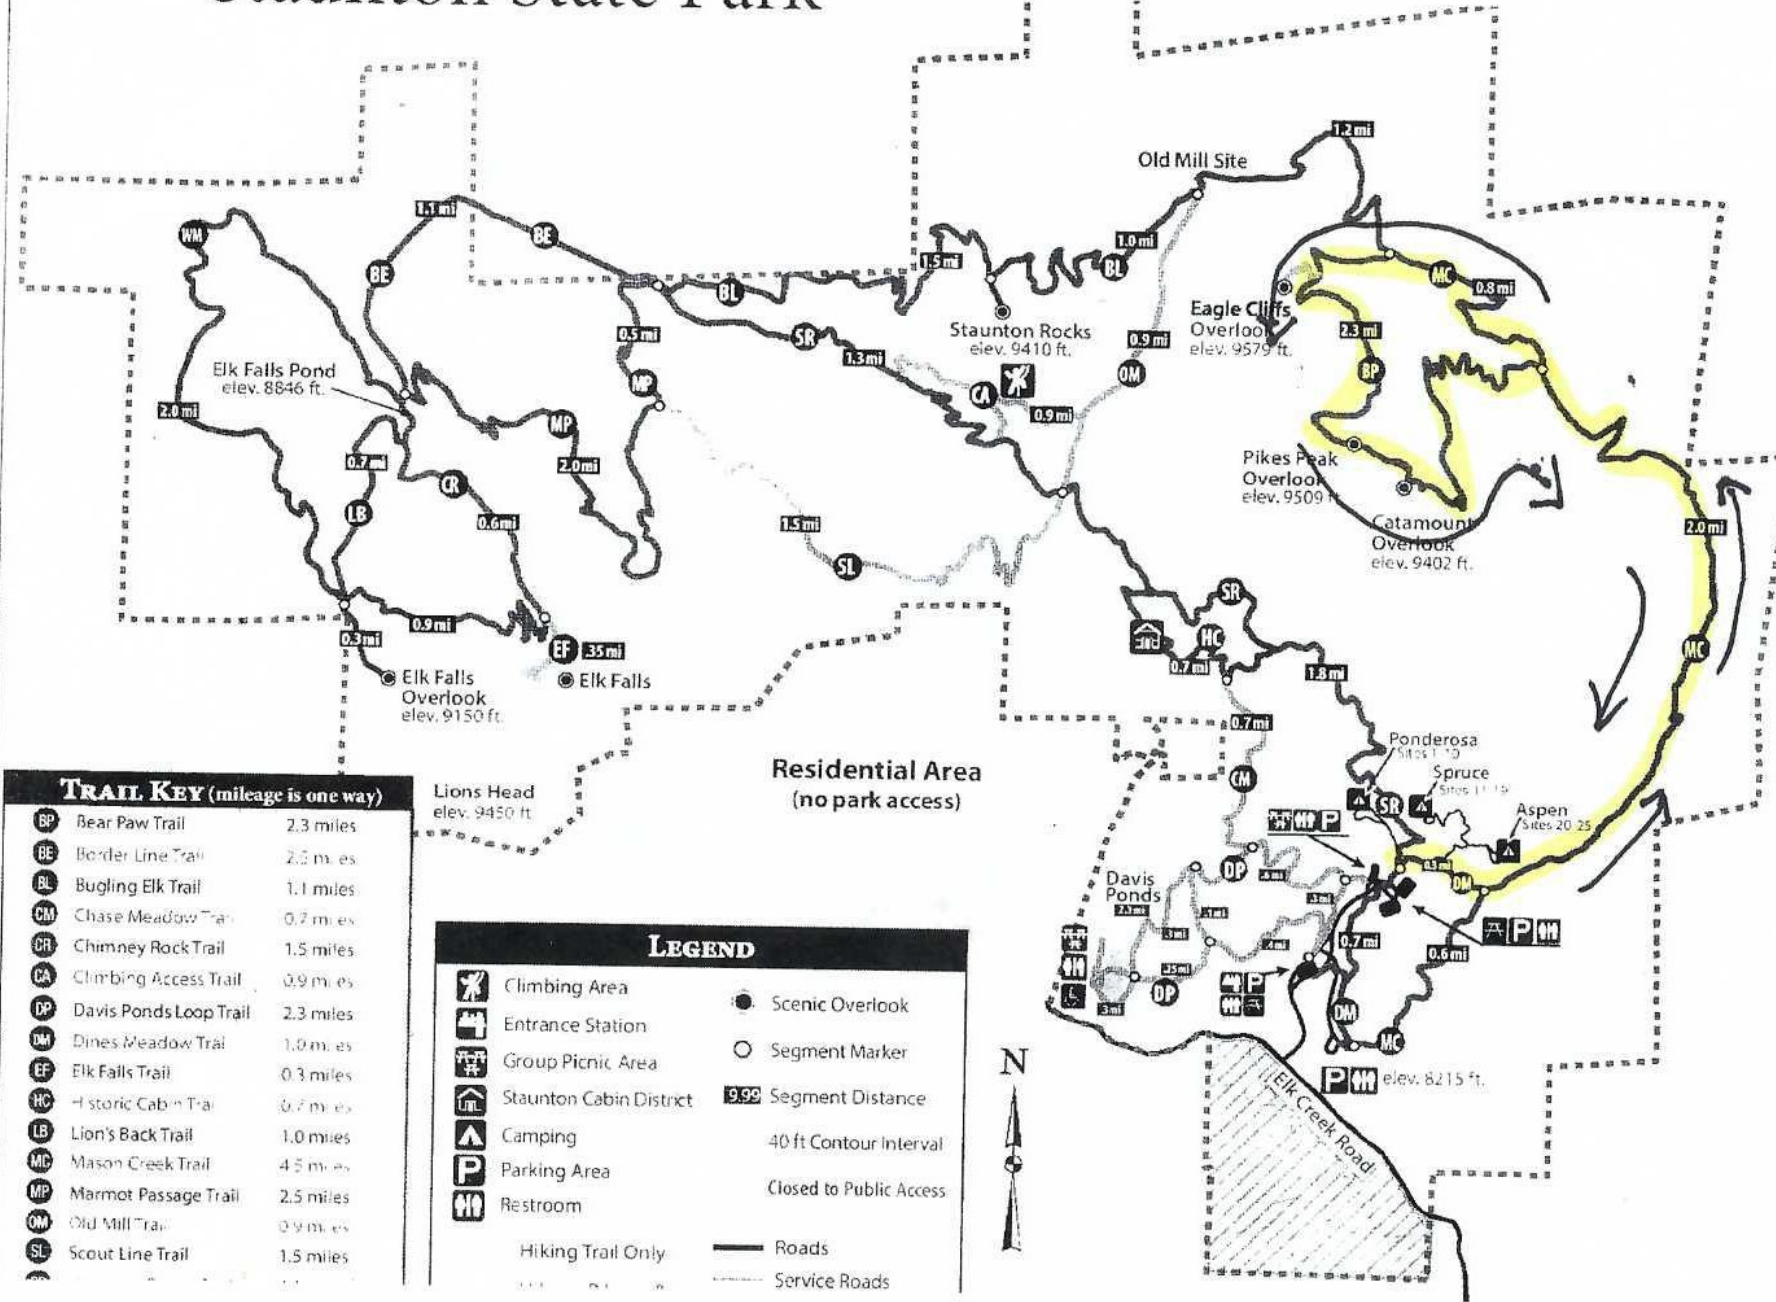

STANTON STATE PARK

7.4
Miles

TRAIL KEY (mileage is one way)

BP	Bear Paw Trail	2.3 miles
BE	Border Line Trail	2.0 miles
BL	Bugling Elk Trail	1.1 miles
CM	Chase Meadow Trail	0.7 miles
CR	Chimney Rock Trail	1.5 miles
CA	Climbing Access Trail	0.9 miles
DP	Davis Ponds Loop Trail	2.3 miles
DM	Dines Meadow Trail	1.0 miles
EF	Elk Falls Trail	0.3 miles
HC	Historic Cabin Trail	0.7 miles
LB	Lion's Back Trail	1.0 miles
MC	Mason Creek Trail	4.5 miles
MP	Marmot Passage Trail	2.5 miles
OM	Old Mill Trail	0.9 miles
SL	Scout Line Trail	1.5 miles

LEGEND

	Climbing Area		Scenic Overlook
	Entrance Station		Segment Marker
	Group Picnic Area		Segment Distance
	Stanton Cabin District		40 ft Contour Interval
	Camping		Closed to Public Access
	Parking Area		Roads
	Restroom		Service Roads
	Hiking Trail Only