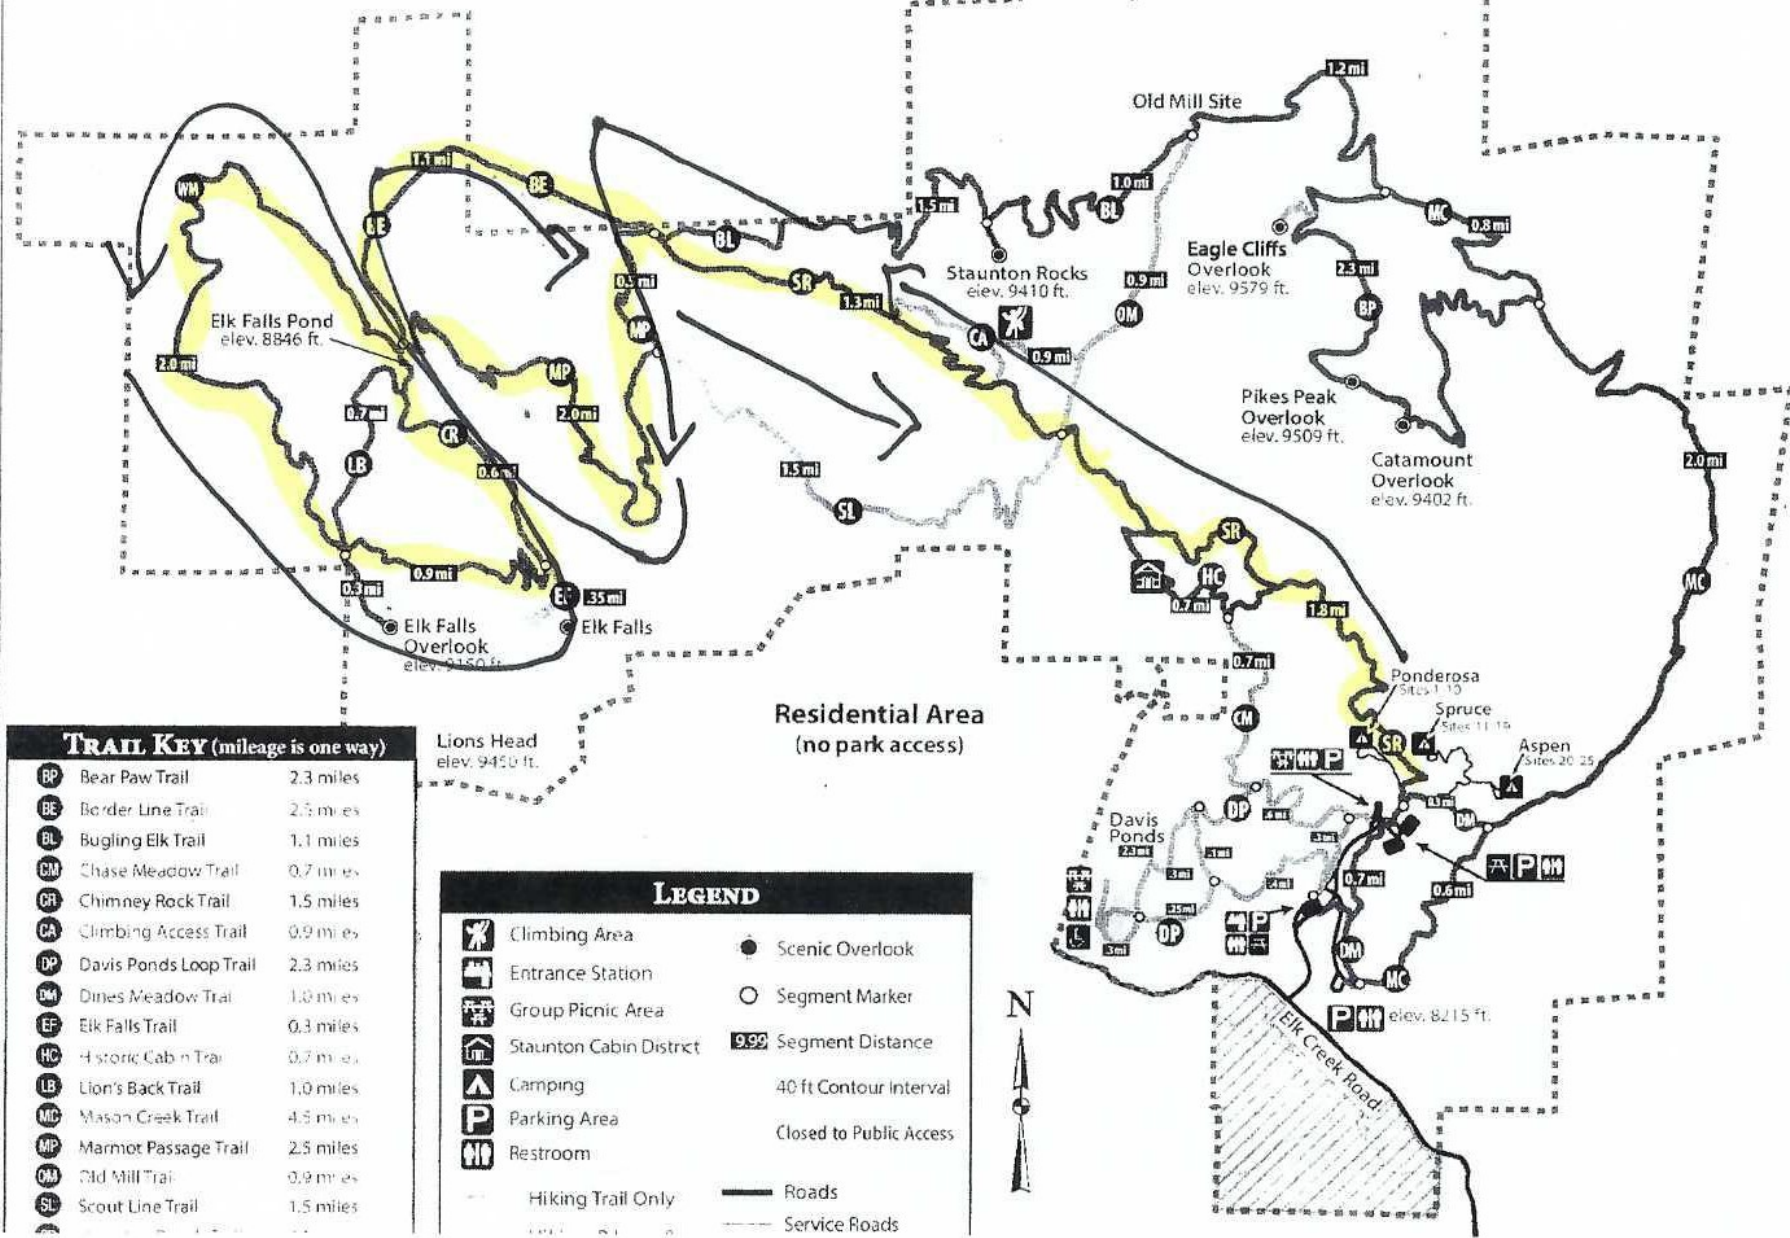

Elk Falls  
10.3  
Miles

# STANTON STATE PARK

11.4  
Miles

**TRAIL KEY (mileage is one way)**

BP	Bear Paw Trail	2.3 miles
BE	Border Line Trail	2.5 miles
BL	Bugling Elk Trail	1.1 miles
CM	Chase Meadow Trail	0.7 miles
CR	Chimney Rock Trail	1.5 miles
CA	Climbing Access Trail	0.9 miles
DP	Davis Ponds Loop Trail	2.3 miles
DM	Dines Meadow Trail	1.0 miles
EF	Elk Falls Trail	0.3 miles
HC	Historic Cabin Trail	0.7 miles
LB	Lion's Back Trail	1.0 miles
MC	Mason Creek Trail	4.5 miles
MP	Marmot Passage Trail	2.5 miles
OM	Old Mill Trail	0.9 miles
SL	Scout Line Trail	1.5 miles

**LEGEND**

	Climbing Area		Scenic Overlook
	Entrance Station		Segment Marker
	Group Picnic Area		9.99 Segment Distance
	Staunton Cabin District		40 ft Contour Interval
	Camping		Closed to Public Access
	Parking Area		Roads
	Restroom		Service Roads
	Hiking Trail Only		

# STANTON STATE PARK

19.9  
Miles