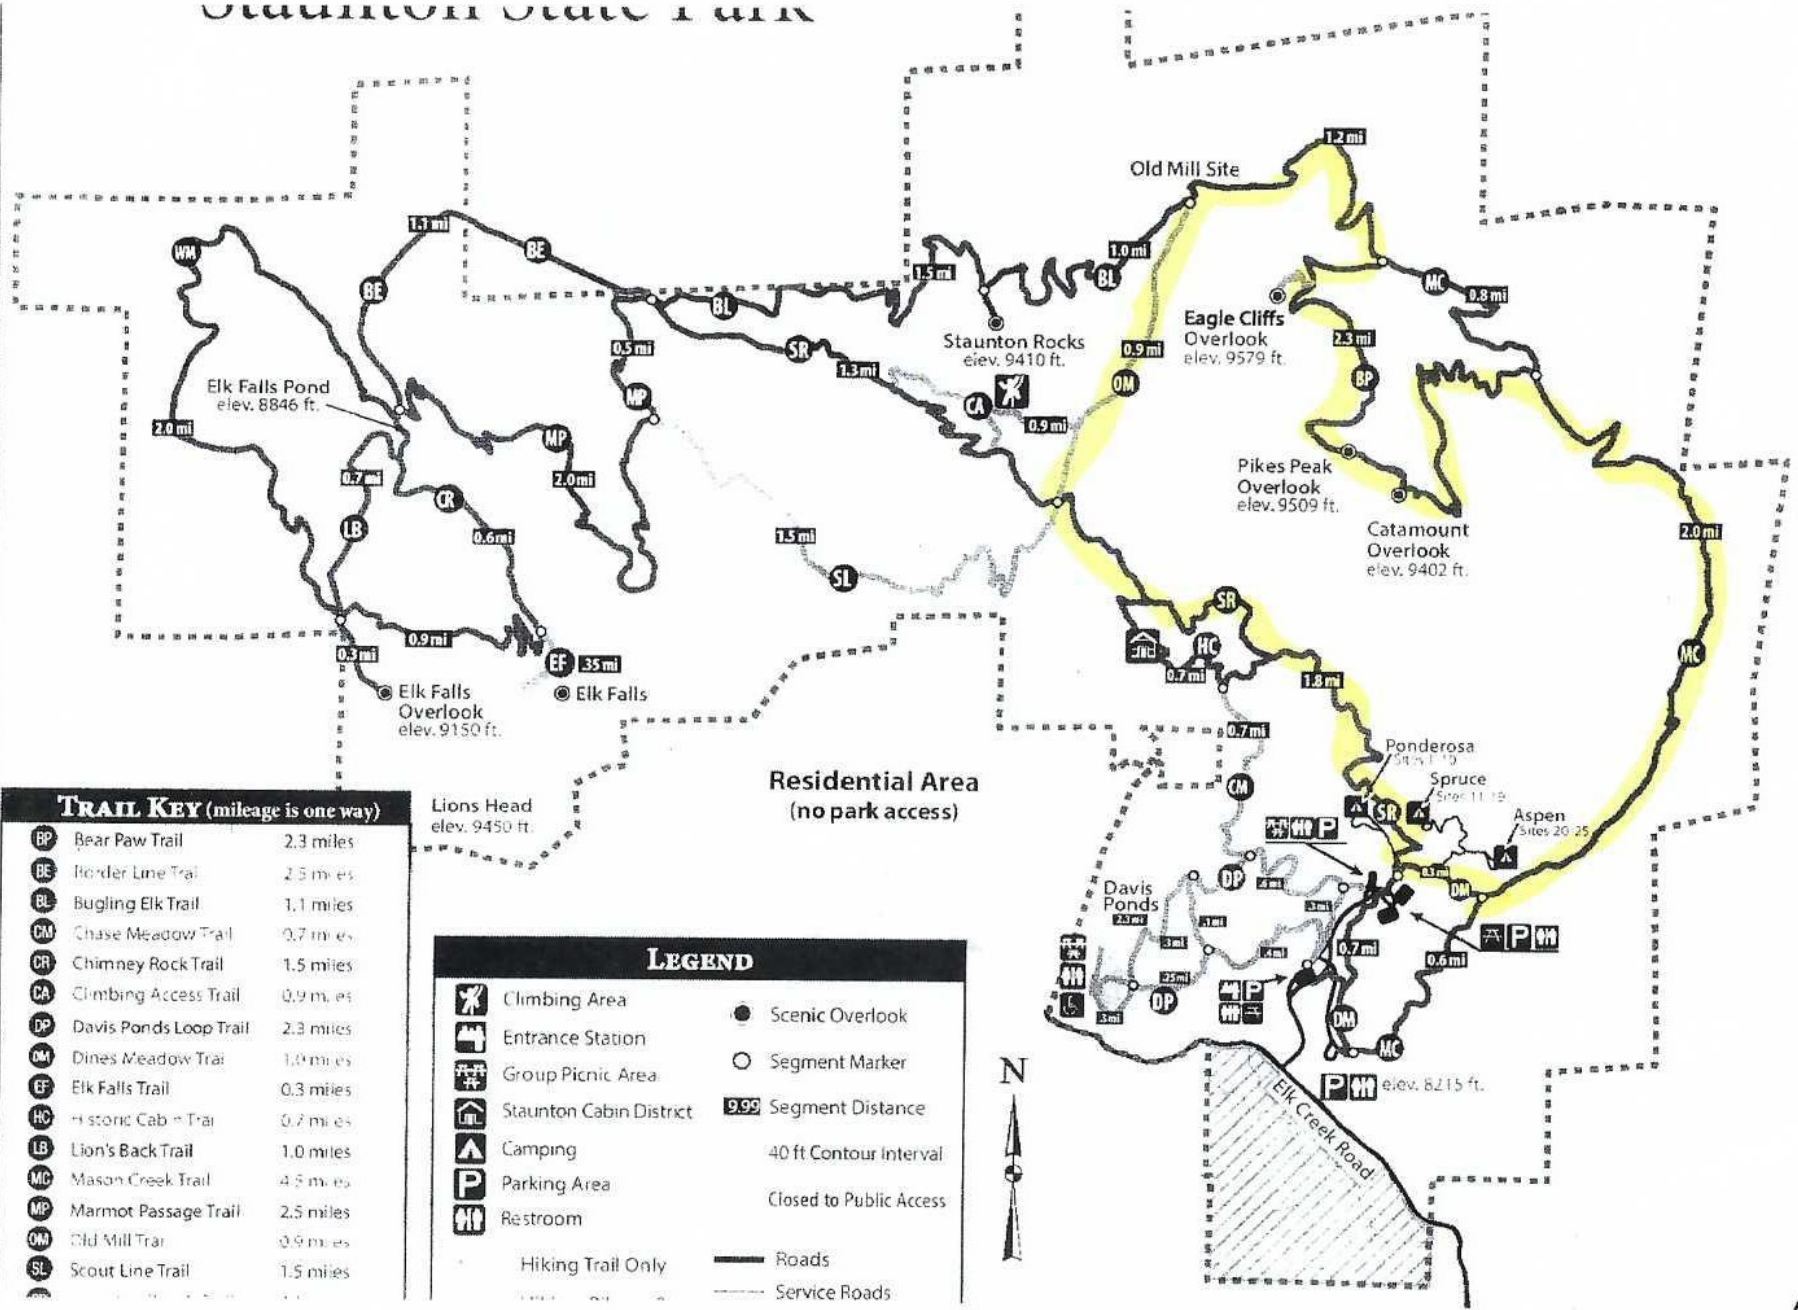

STANTON STATE PARK

8.5
miles

TRAIL KEY (mileage is one way)

BP	Bear Paw Trail	2.3 miles
BE	Border Line Trail	2.5 miles
BL	Bugling Elk Trail	1.1 miles
CM	Chase Meadow Trail	0.7 miles
CR	Chimney Rock Trail	1.5 miles
CA	Climbing Access Trail	0.9 miles
DP	Davis Ponds Loop Trail	2.3 miles
DM	Dines Meadow Trail	1.0 miles
EF	Elk Falls Trail	0.3 miles
HC	Historic Cabin Trail	0.7 miles
LB	Lion's Back Trail	1.0 miles
MC	Mason Creek Trail	4.8 miles
MP	Marmot Passage Trail	2.5 miles
OM	Old Mill Trail	0.9 miles
SL	Scout Line Trail	1.5 miles

LEGEND

	Climbing Area		Scenic Overlook
	Entrance Station		Segment Marker
	Group Picnic Area		Segment Distance
	Stanton Cabin District		40 ft Contour Interval
	Camping		Closed to Public Access
	Parking Area		Roads
	Restroom		Service Roads
	Hiking Trail Only