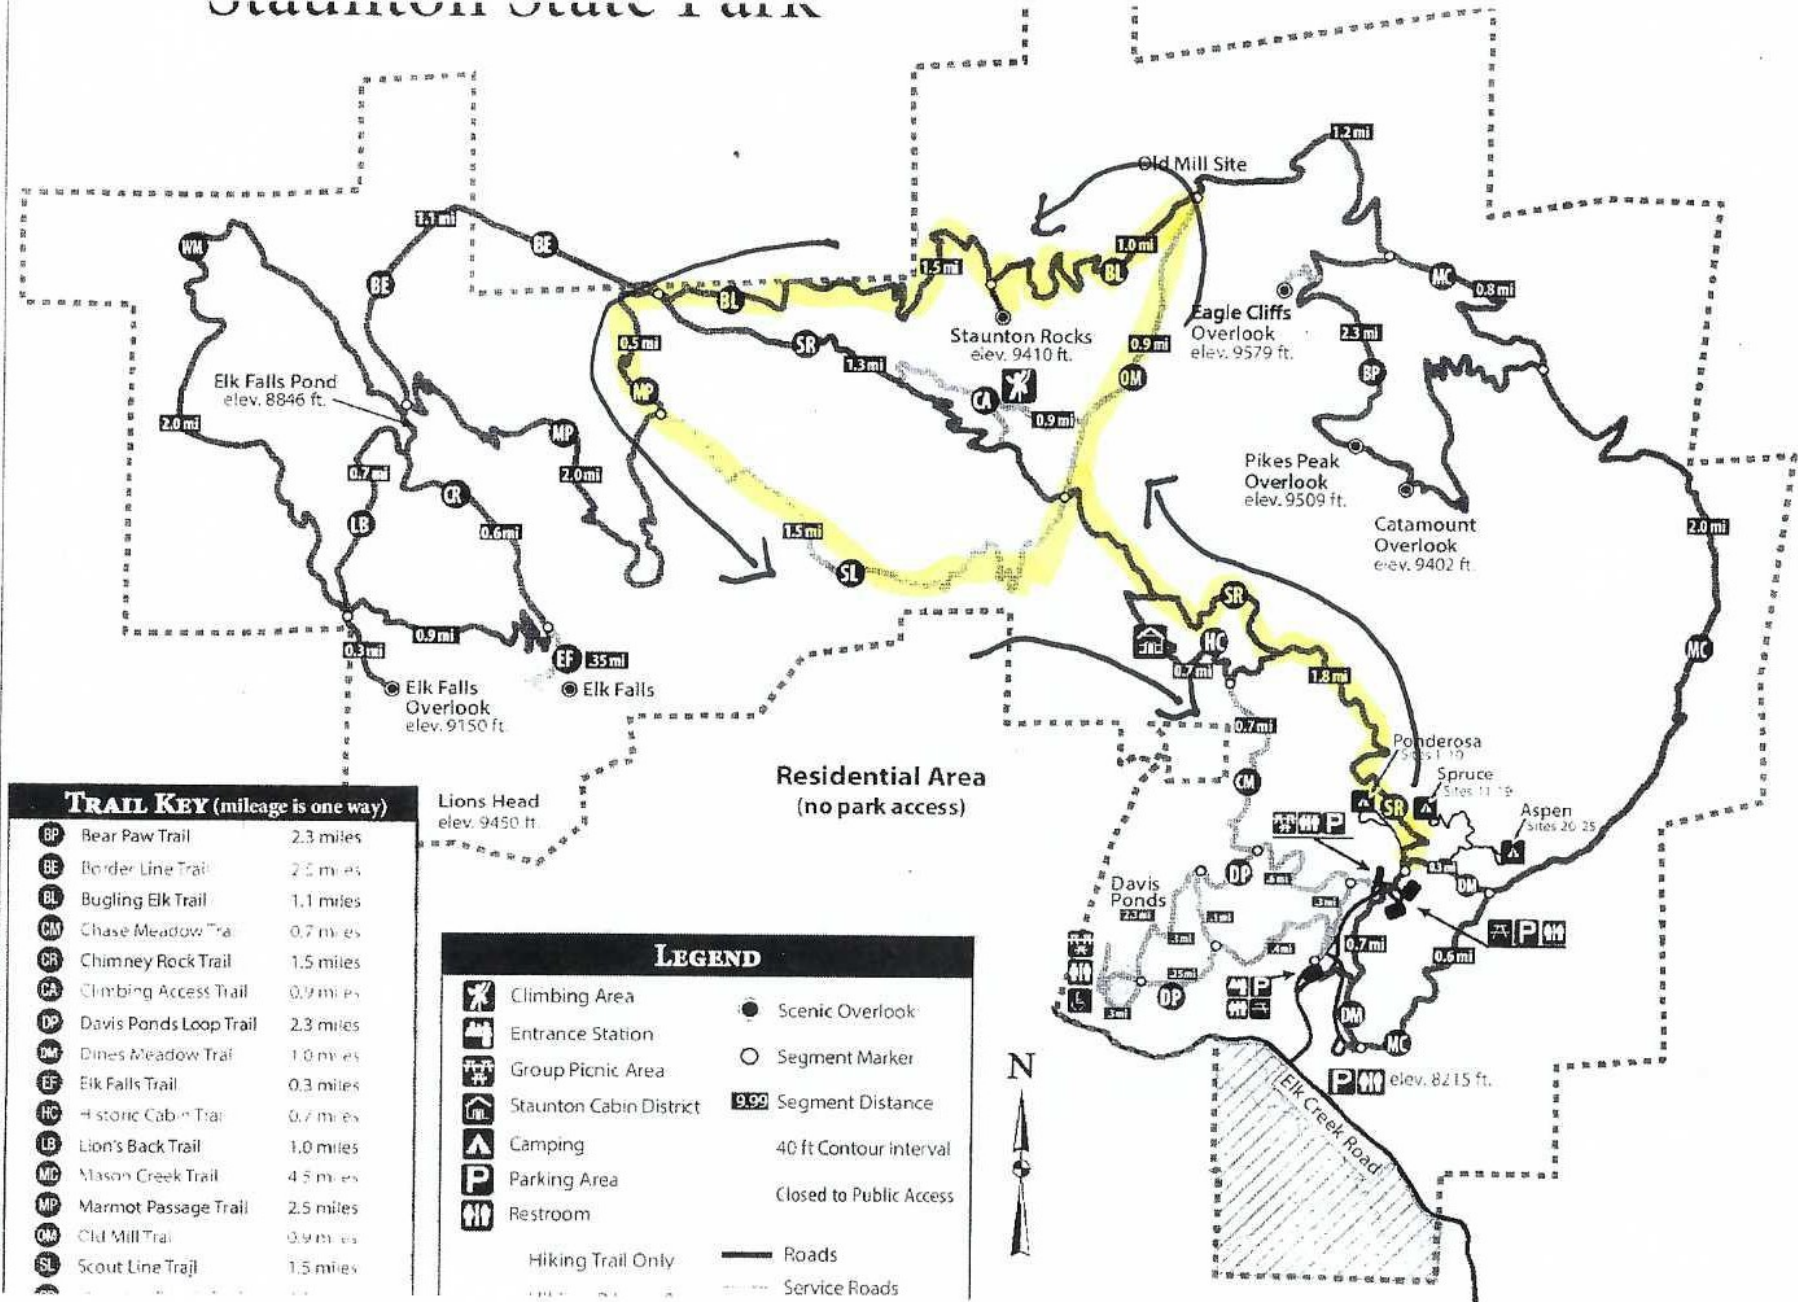

STAUNTON STATE PARK

TRAIL KEY (mileage is one way)

BP	Bear Paw Trail	2.3 miles
BE	Border Line Trail	2.5 miles
BL	Bugling Elk Trail	1.1 miles
CM	Chase Meadow Trail	0.7 miles
CR	Chimney Rock Trail	1.5 miles
CA	Climbing Access Trail	0.9 miles
DP	Davis Ponds Loop Trail	2.3 miles
DM	Dines Meadow Trail	1.0 miles
EF	Elk Falls Trail	0.3 miles
HC	Historic Cabin Trail	0.7 miles
LB	Lion's Back Trail	1.0 miles
MC	Mason Creek Trail	4.5 miles
MP	Marmot Passage Trail	2.5 miles
OM	Old Mill Trail	0.9 miles
SL	Scout Line Trail	1.5 miles

LEGEND

	Climbing Area		Scenic Overlook
	Entrance Station		Segment Marker
	Group Picnic Area		Segment Distance
	Staunton Cabin District		40 ft Contour interval
	Camping		Closed to Public Access
	Parking Area		Roads
	Restroom		Service Roads
	Hiking Trail Only		

9
Miles