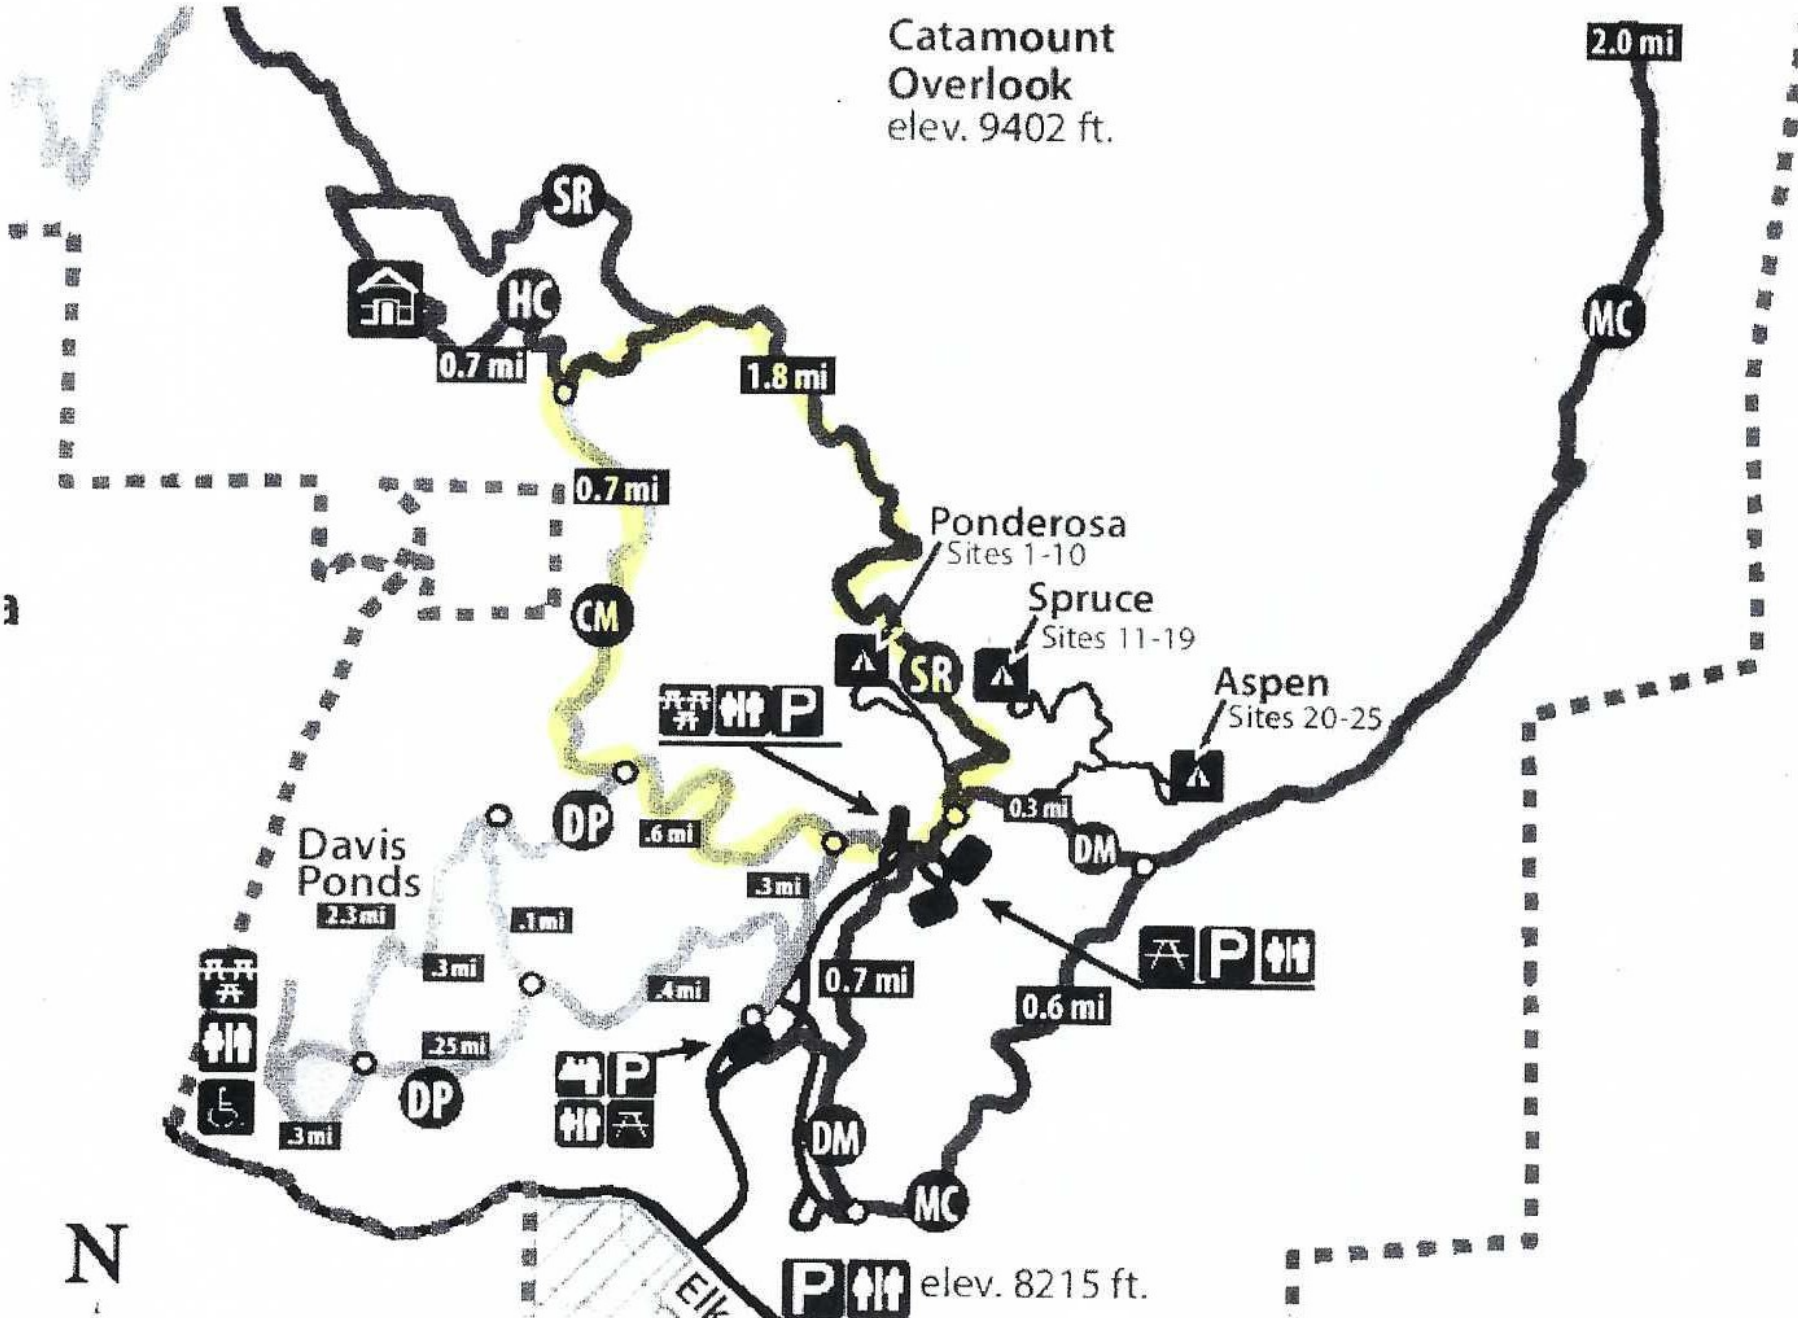

2.9 Miles

N

Elk