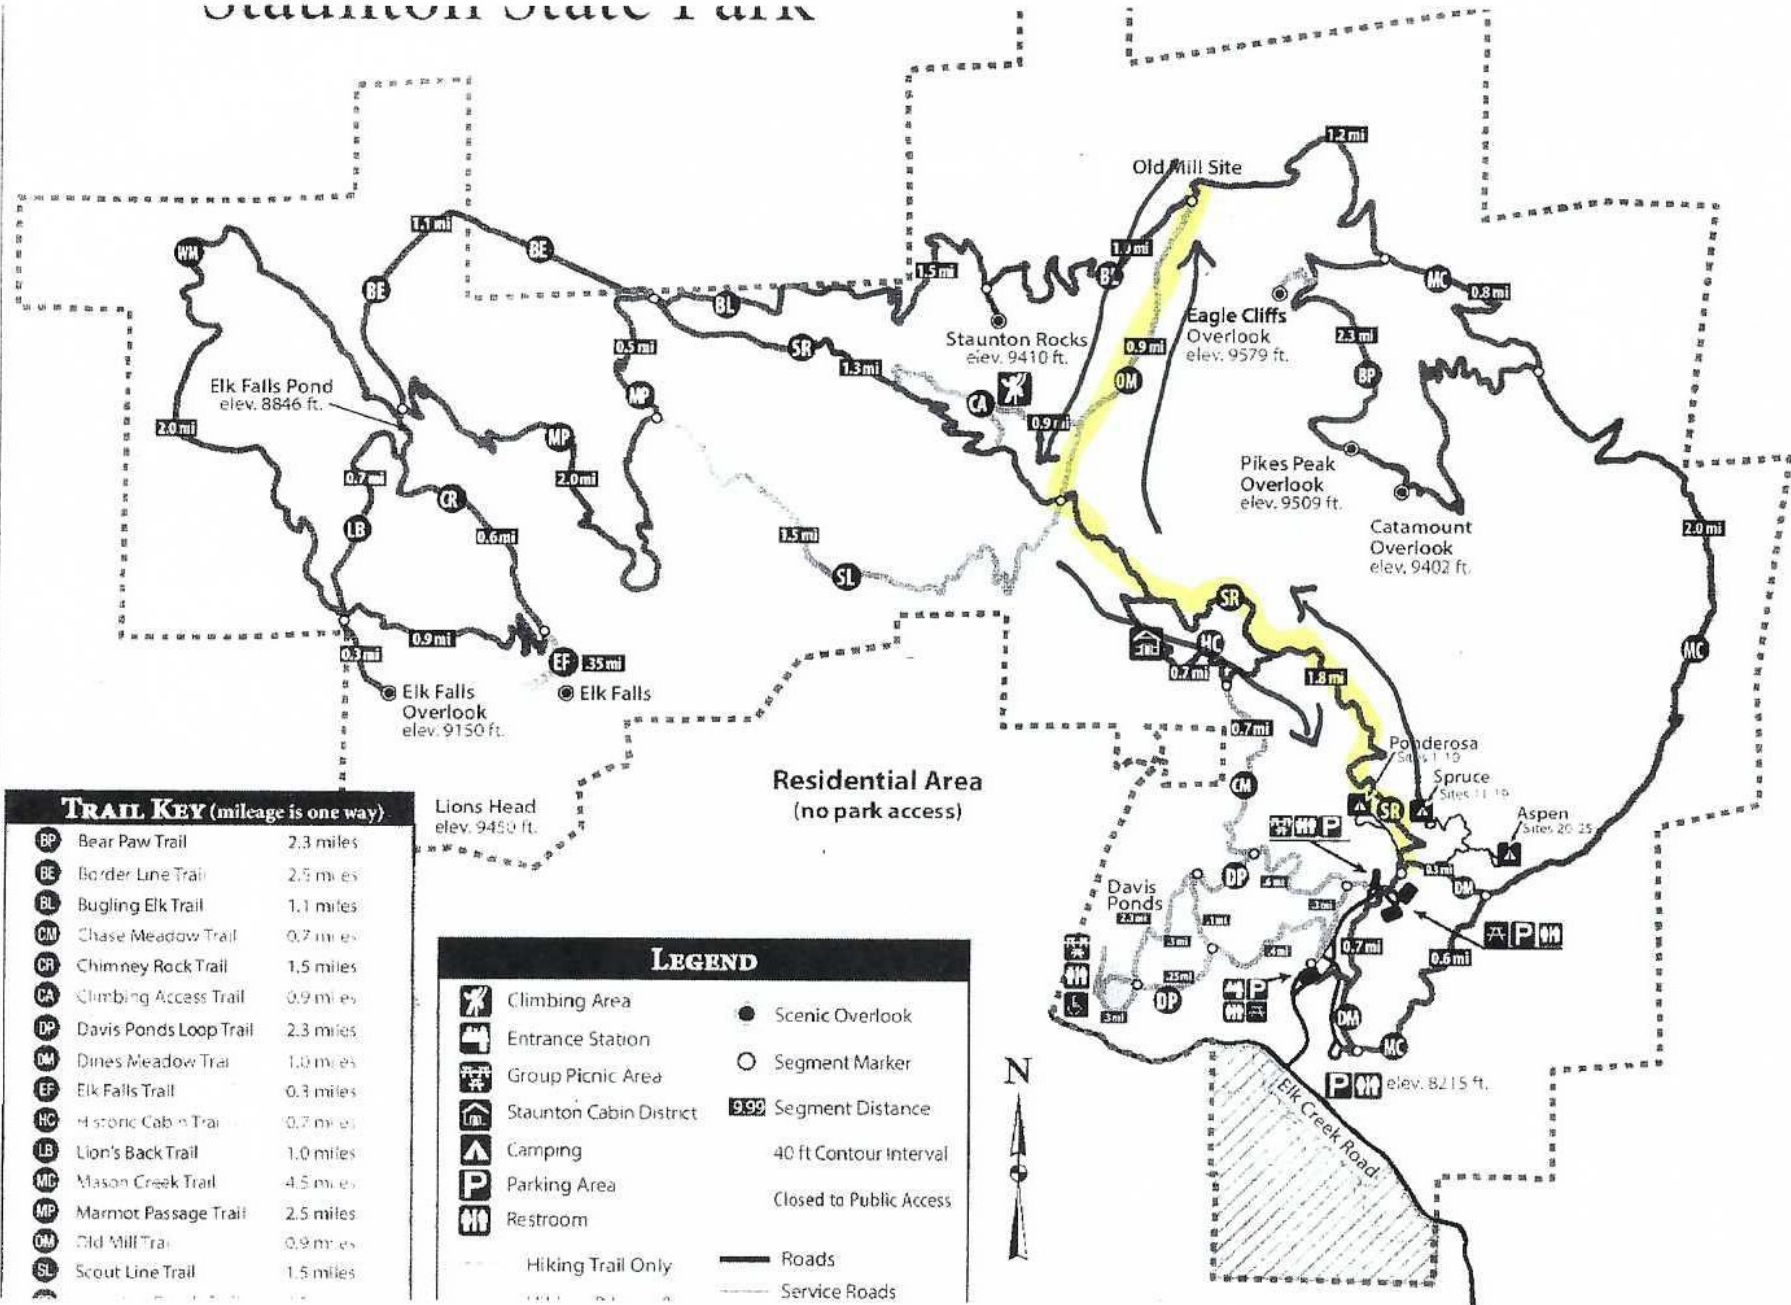

STANTON STATE PARK

5.0
Miles

TRAIL KEY (mileage is one way)

BP	Bear Paw Trail	2.3 miles
BE	Border Line Trail	2.5 miles
BL	Bugling Elk Trail	1.1 miles
CM	Chase Meadow Trail	0.7 miles
CR	Chimney Rock Trail	1.5 miles
CA	Climbing Access Trail	0.9 miles
DP	Davis Ponds Loop Trail	2.3 miles
DM	Dines Meadow Trail	1.0 miles
EF	Elk Falls Trail	0.3 miles
HC	Historic Cabin Trail	0.7 miles
LB	Lion's Back Trail	1.0 miles
MC	Mason Creek Trail	4.5 miles
MP	Marmot Passage Trail	2.5 miles
OM	Old Mill Trail	0.9 miles
SL	Scout Line Trail	1.5 miles

LEGEND

	Climbing Area		Scenic Overlook
	Entrance Station		Segment Marker
	Group Picnic Area		Segment Distance
	Staunton Cabin District		40 ft Contour Interval
	Camping		Closed to Public Access
	Parking Area		Roads
	Restroom		Service Roads
	Hiking Trail Only