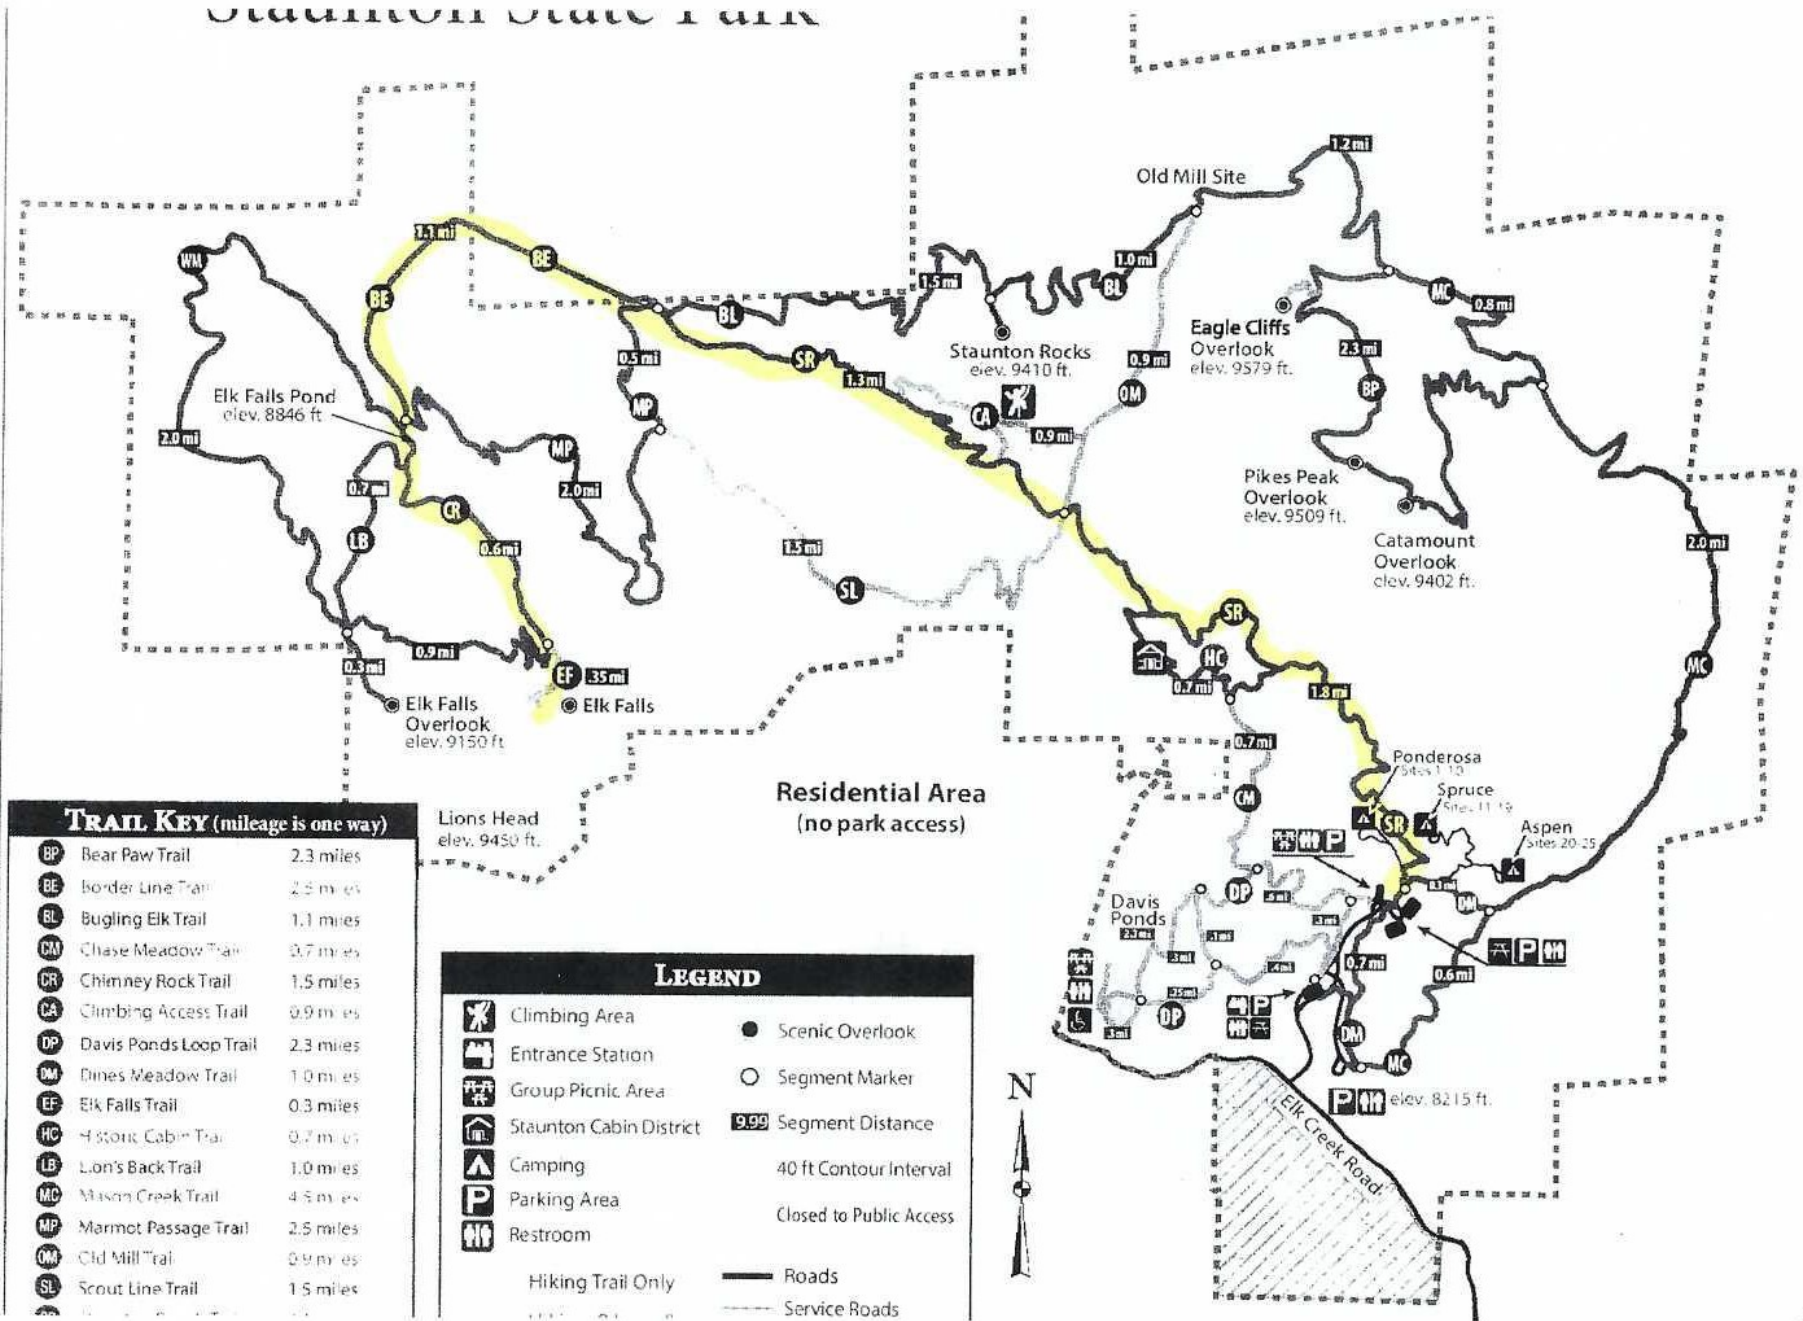

STANTON STATE PARK

TRAIL KEY (mileage is one way)

BP	Bear Paw Trail	2.3 miles
BE	Border Line Trail	2.5 miles
BL	Bugling Elk Trail	1.1 miles
CM	Chase Meadow Trail	0.7 miles
CR	Chimney Rock Trail	1.5 miles
CA	Climbing Access Trail	0.9 miles
DP	Davis Ponds Loop Trail	2.3 miles
DM	Dimes Meadow Trail	1.0 miles
EF	Elk Falls Trail	0.3 miles
HC	Historic Cabin Trail	0.7 miles
LB	Lion's Back Trail	1.0 miles
MC	Mason Creek Trail	4.5 miles
MP	Marmot Passage Trail	2.5 miles
OM	Old Mill Trail	0.9 miles
SL	Scout Line Trail	1.5 miles

LEGEND

	Climbing Area		Scenic Overlook
	Entrance Station		Segment Marker
	Group Picnic Area		Segment Distance
	Stanton Cabin District		40 ft Contour Interval
	Camping		Closed to Public Access
	Parking Area		Roads
	Restroom		Service Roads
	Hiking Trail Only		

Elk Falls
10.3
Miles