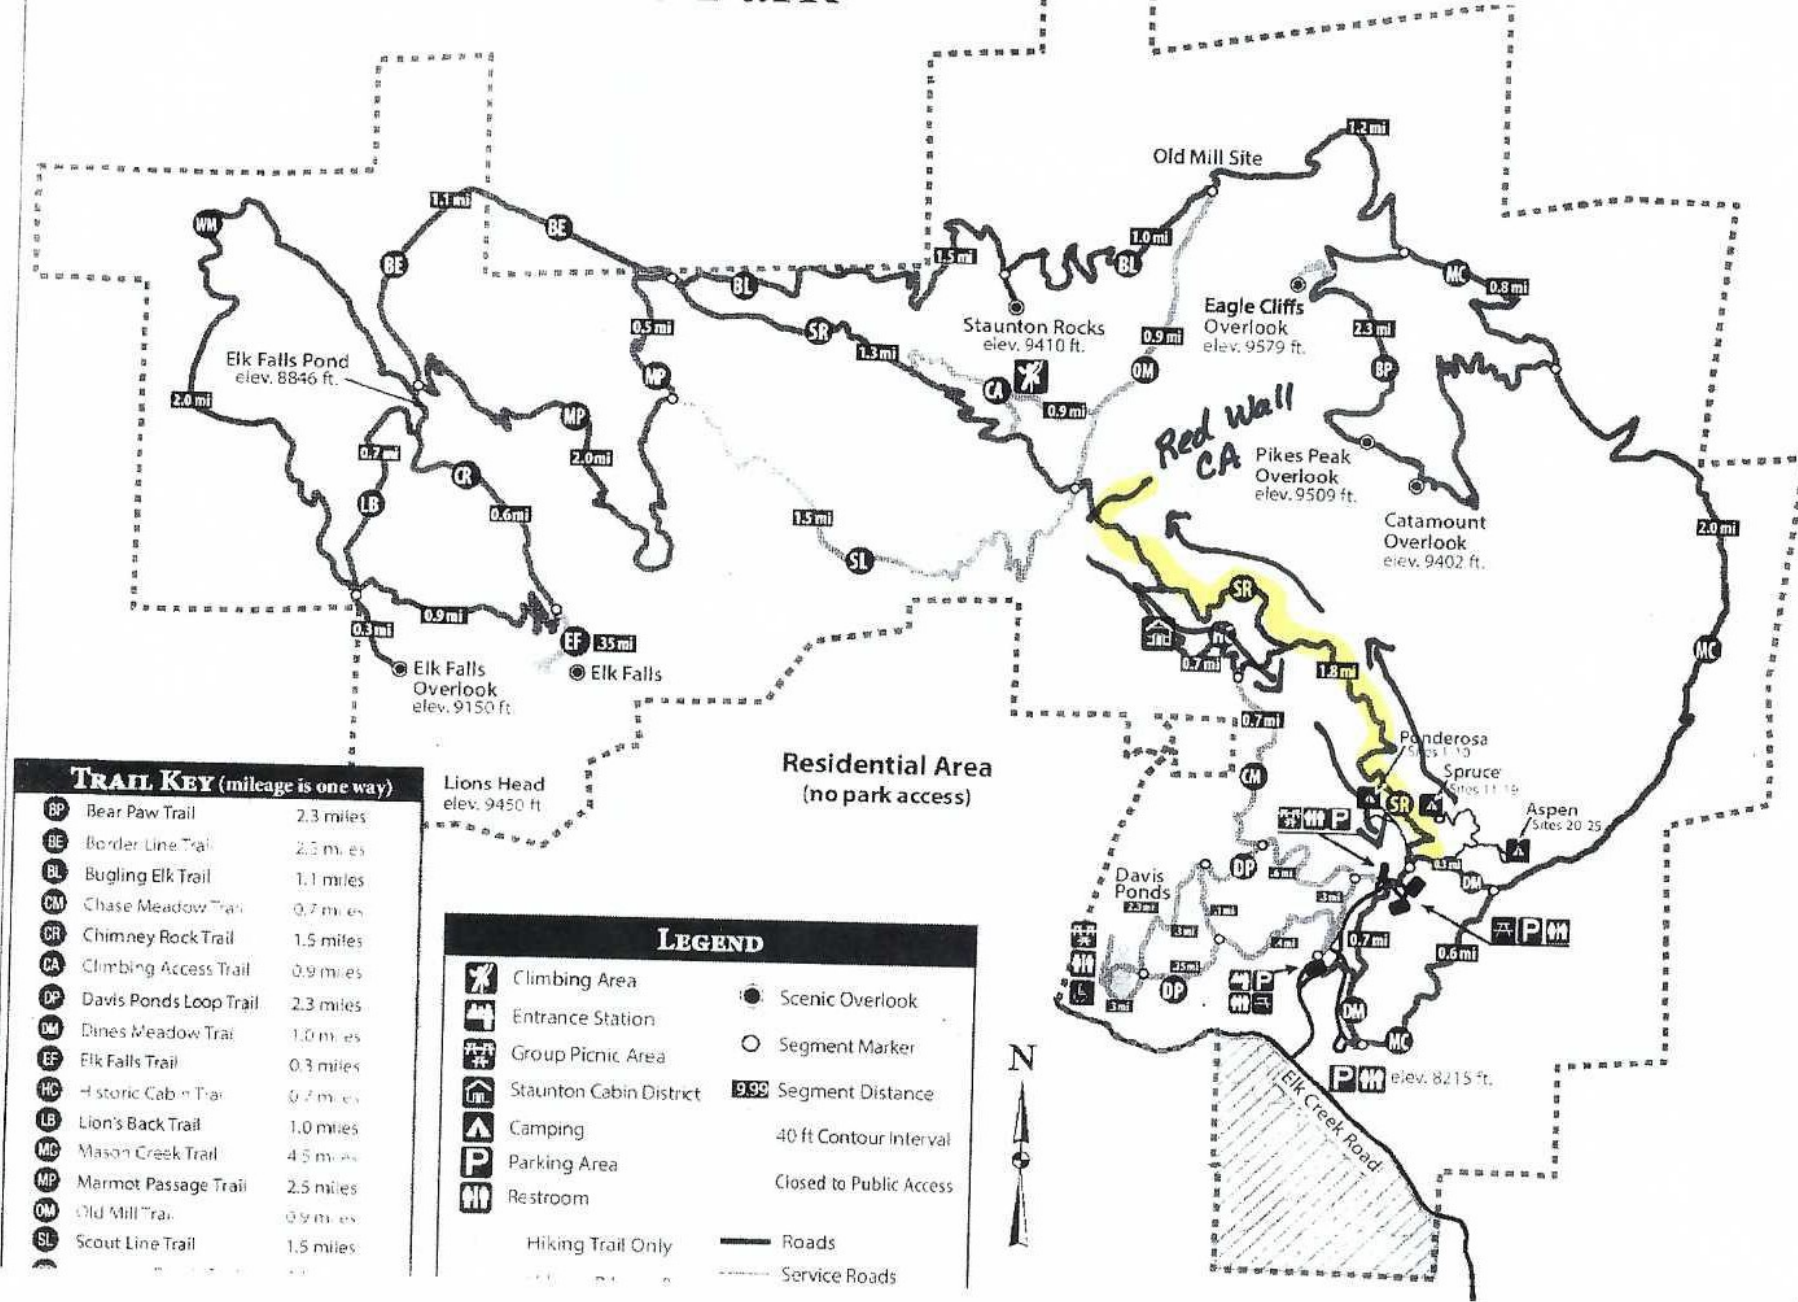

Davis  
Ponds

2.3 mi

0.6 mi

0.3 mi

0.3 mi

0.1 mi

0.4 mi

0.7 mi

# STANTON STATE PARK

3.56  
Miles

**TRAIL KEY (mileage is one way)**

BP	Bear Paw Trail	2.3 miles
BE	Border Line Trail	2.5 miles
BL	Bugling Elk Trail	1.1 miles
CR	Chimney Rock Trail	1.5 miles
CA	Climbing Access Trail	0.9 miles
DP	Davis Ponds Loop Trail	2.3 miles
DM	Dines Meadow Trail	1.0 miles
EF	Elk Falls Trail	0.3 miles
HC	Historic Cabin Trail	0.7 miles
LB	Lion's Back Trail	1.0 miles
MC	Mason Creek Trail	4.5 miles
MP	Marmot Passage Trail	2.5 miles
OM	Old Mill Trail	0.9 miles
SL	Scout Line Trail	1.5 miles

**LEGEND**

	Climbing Area		Scenic Overlook
	Entrance Station		Segment Marker
	Group Picnic Area		Segment Distance
	Stanton Cabin District		40 ft Contour Interval
	Camping		Closed to Public Access
	Parking Area		Roads
	Restroom		Service Roads
	Hiking Trail Only		

# STANTON STATE PARK

19.9  
Miles