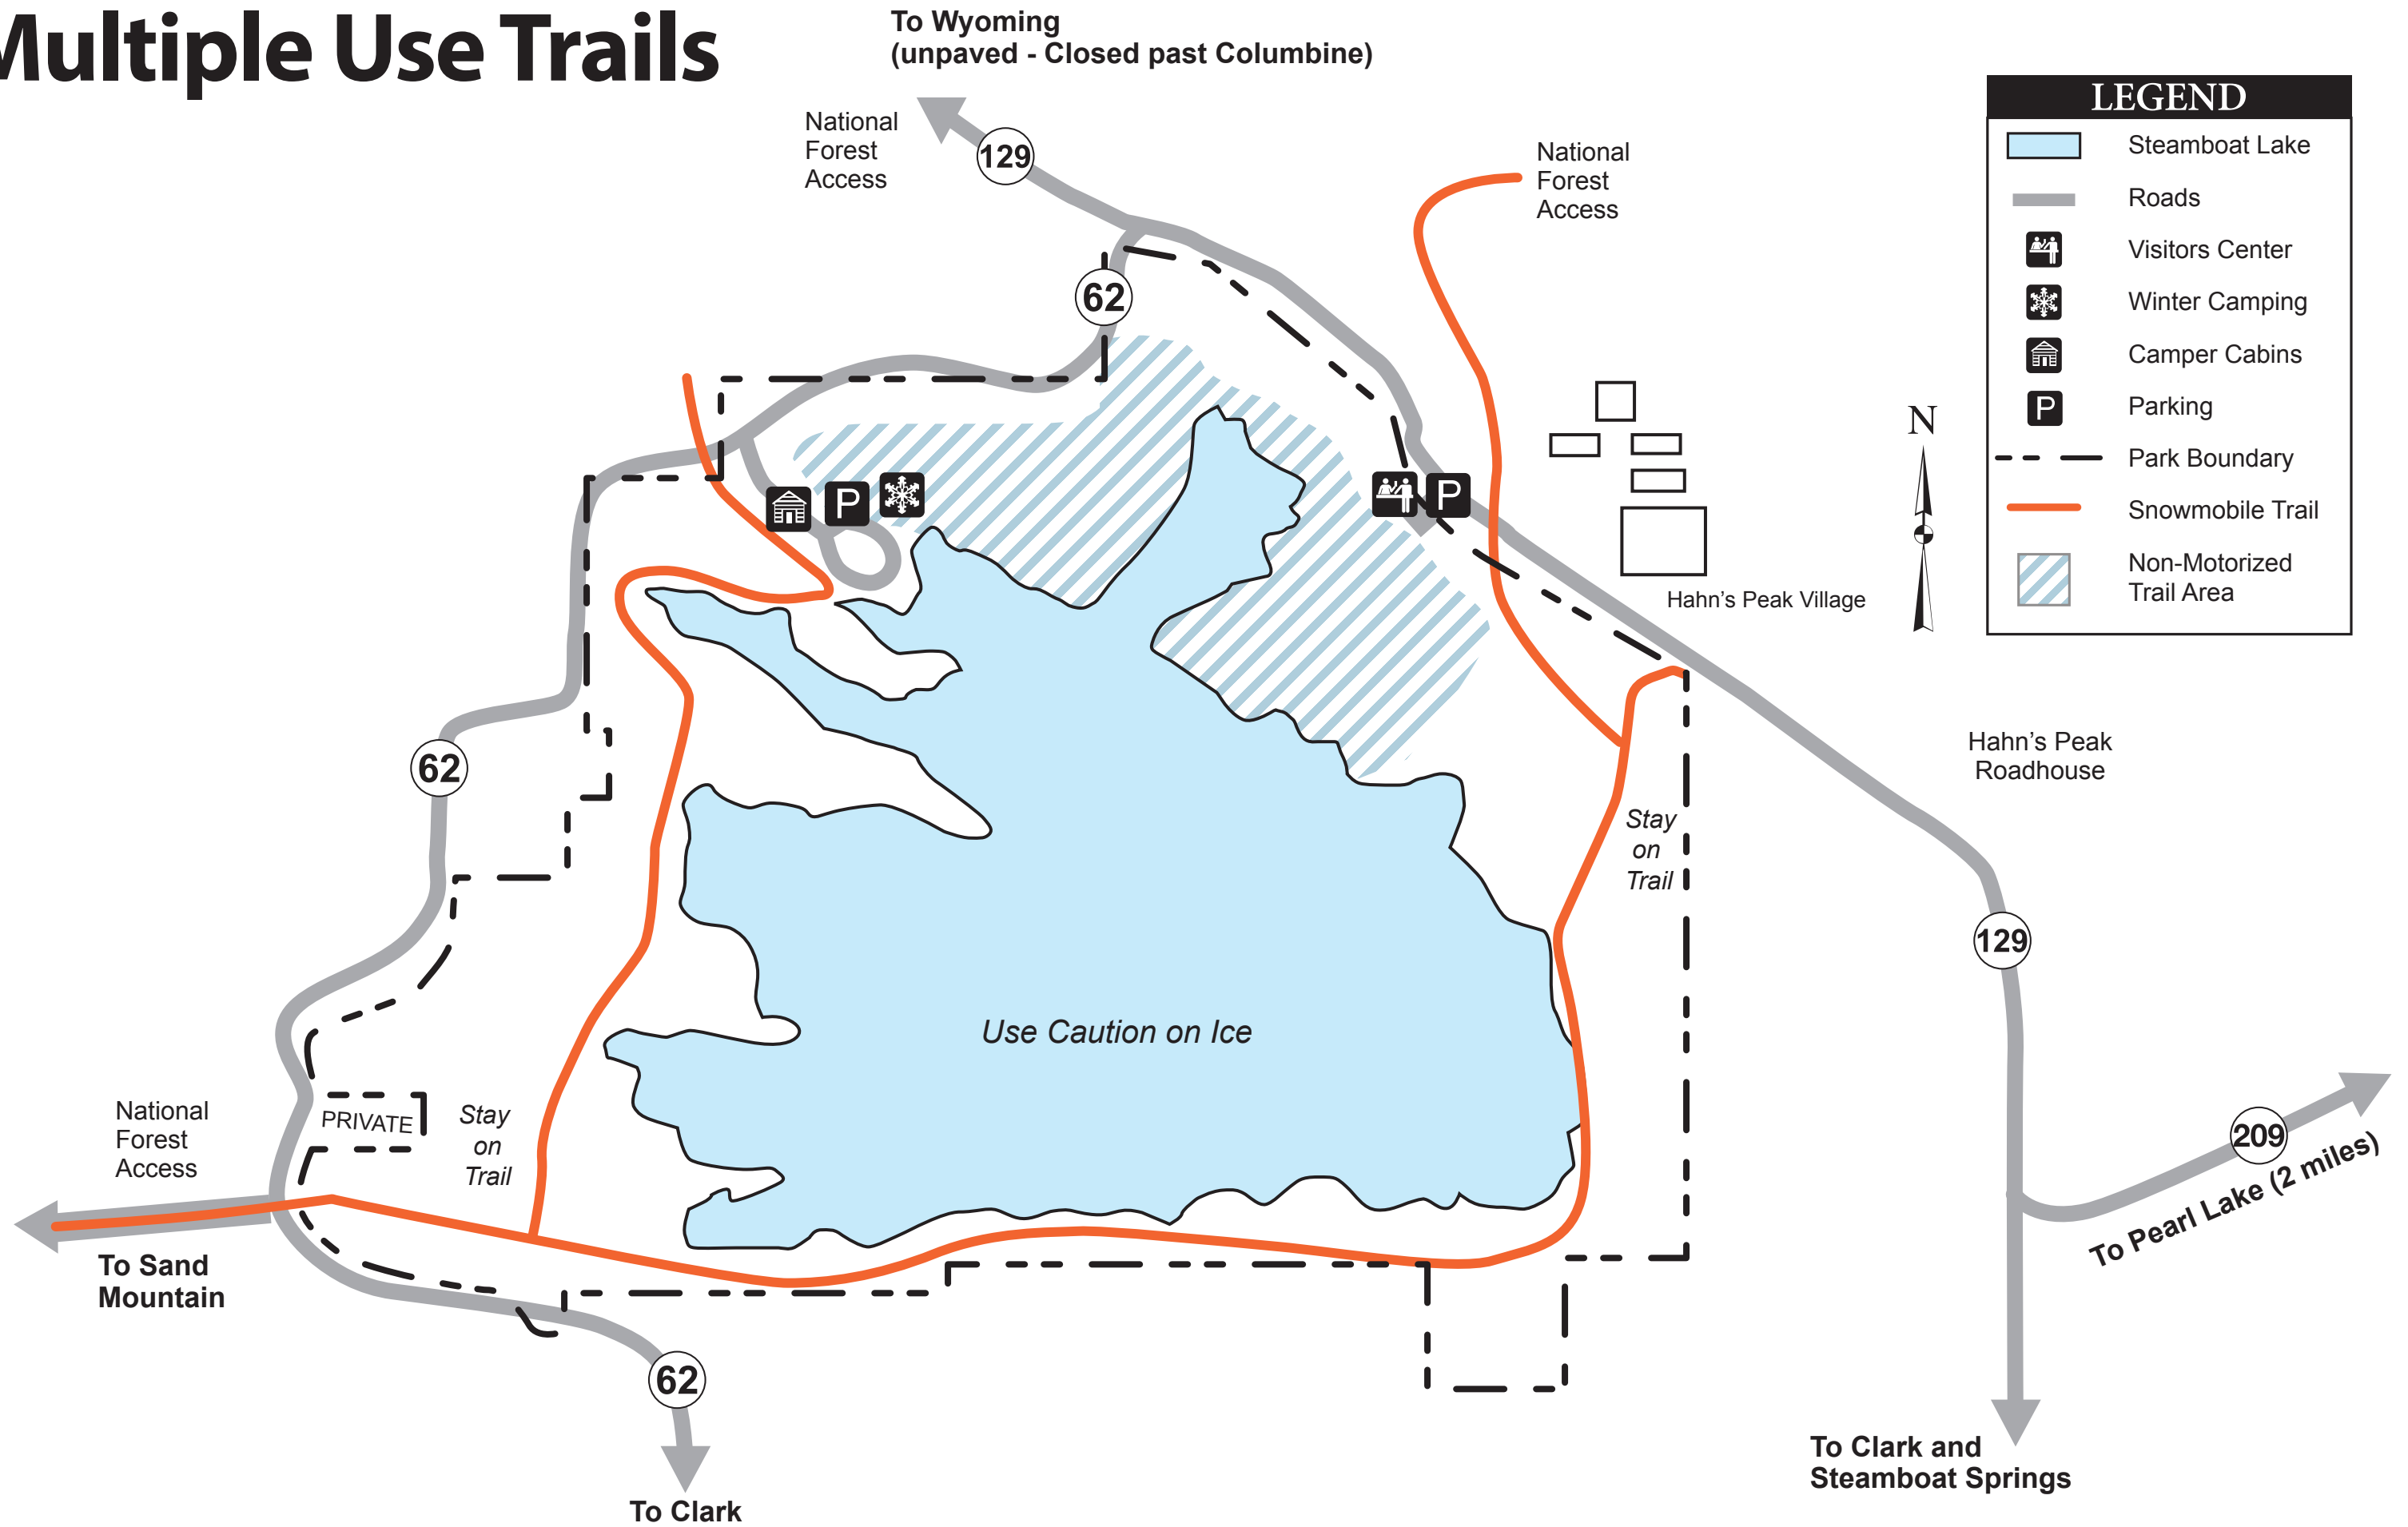

Multiple Use Trails

Non-Motorized Trails

Nordic Touring Center Designed by Dave Mark.

LEGEND	
	Steamboat Lake
	Roads
	Visitors Center
	Parking
	Restrooms
	Ski Touring Center Trails
	Snowshoe Trail
	Trailhead

TRAIL DISTANCE	
	(Miles/Kilometers)
Dutch Hill	.54mi/.9km
Sunrise Vista Loop	1.56mi/2.6km
The Meadows	.67mi/1.1km
Main Street	.2mi/.3km
Homestead Meadow	.5mi/.8km
Cross Cut Trail	.7mi/1.1km

DIFFICULTY	
	Beginner
	Intermediate