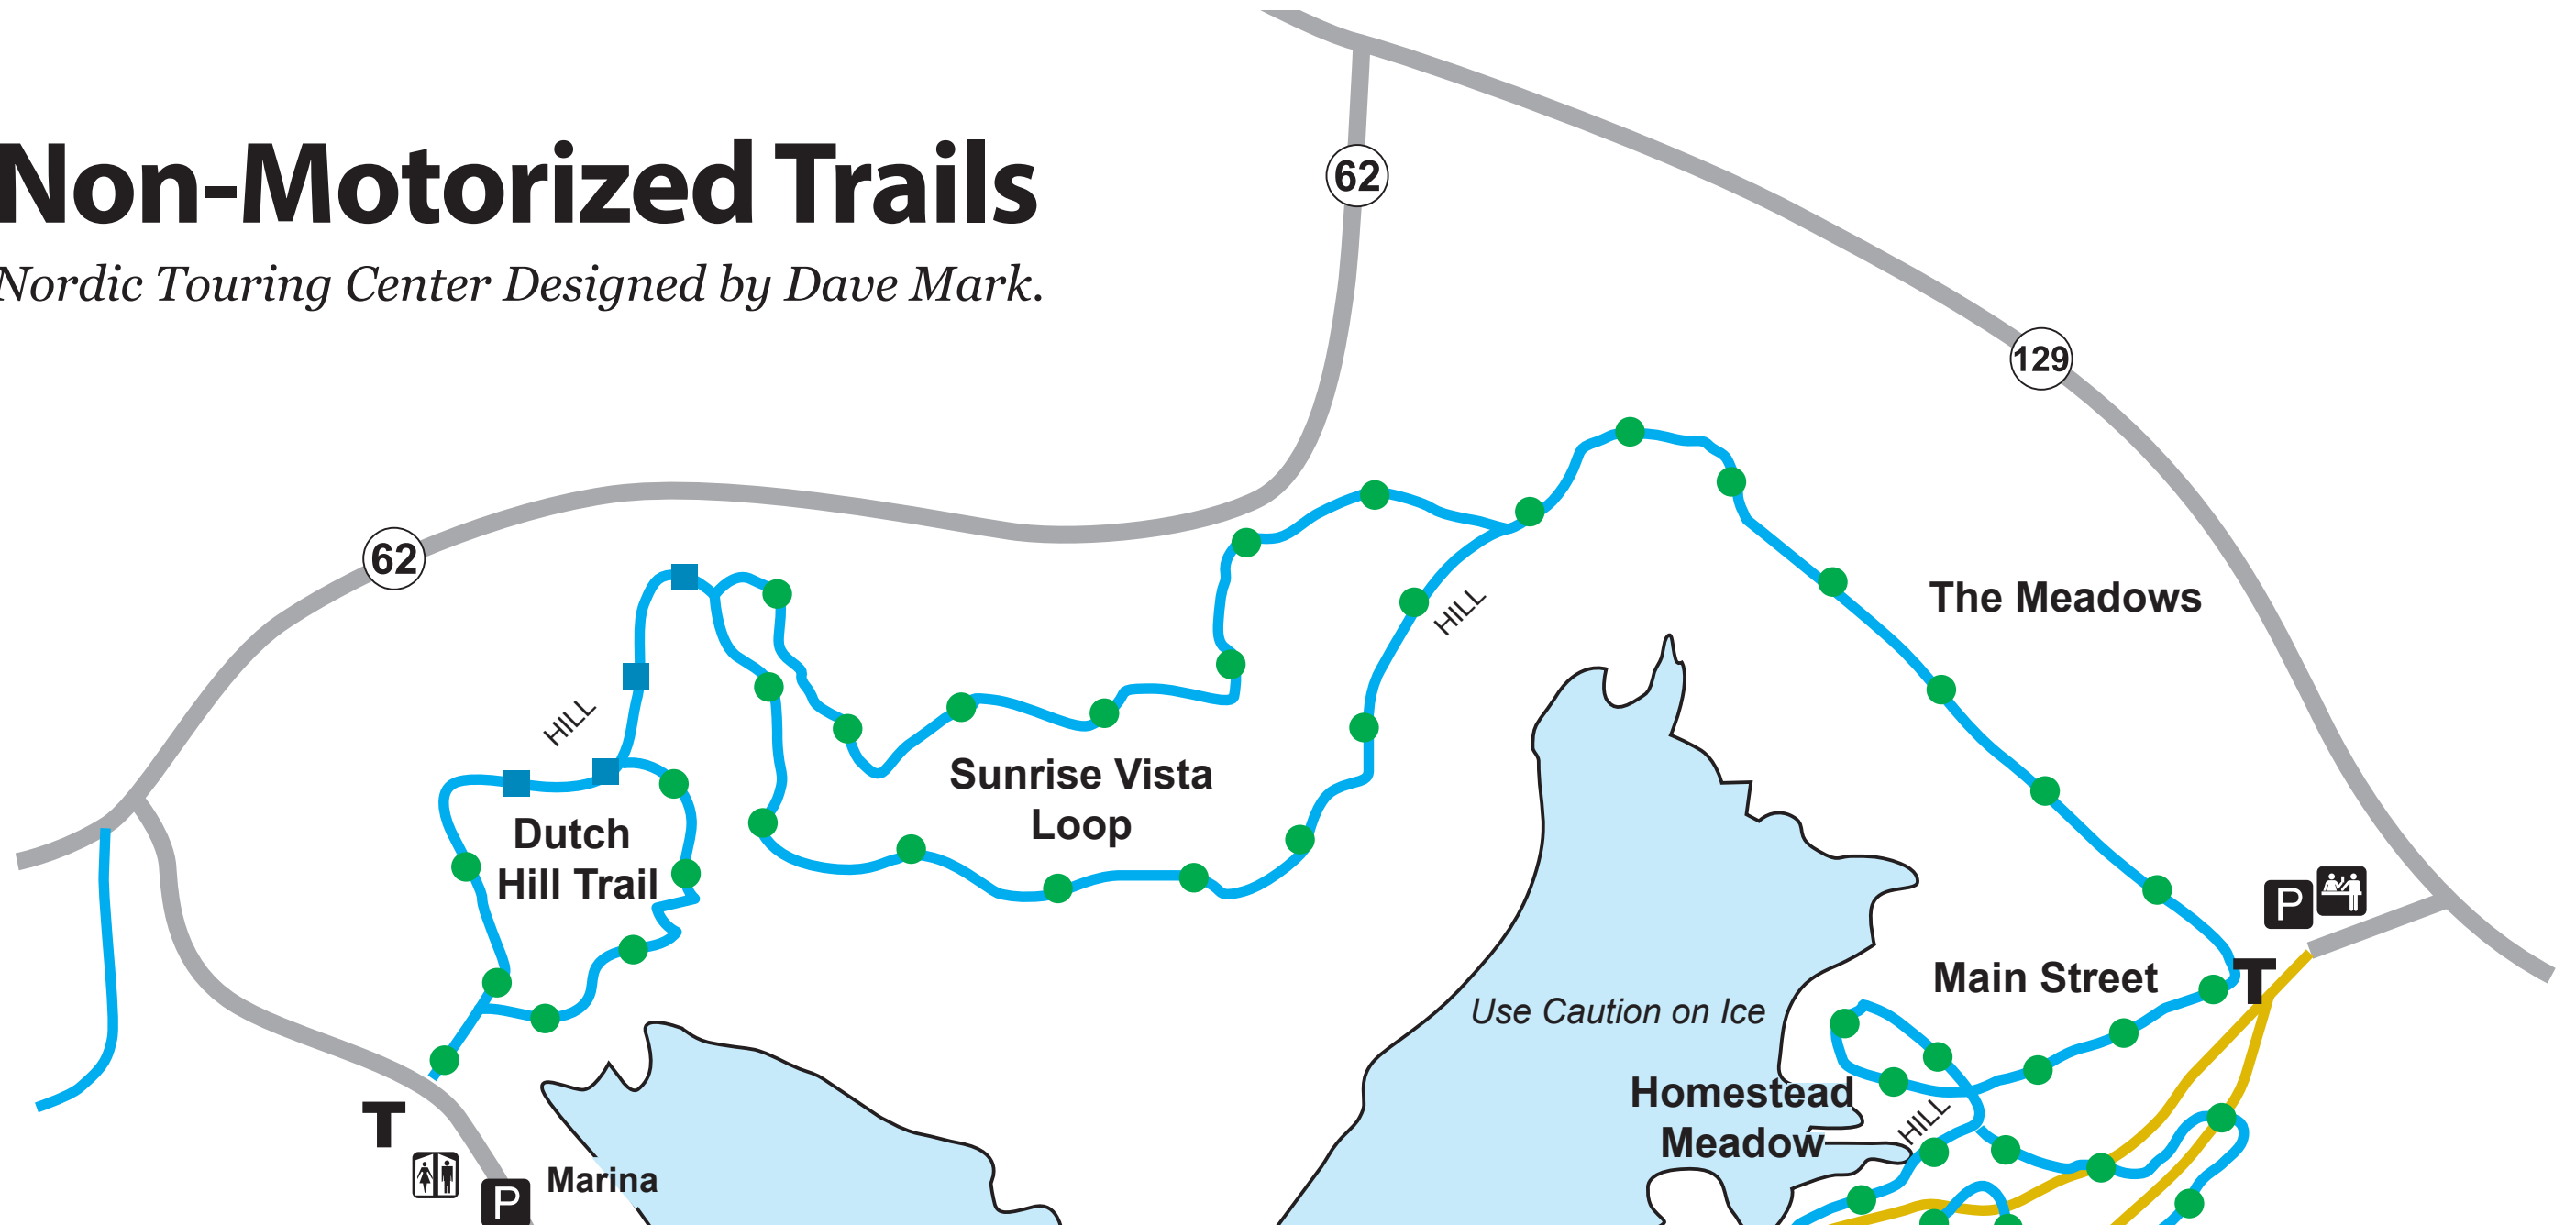

Multiple Use Trails

Non-Motorized Trails

Nordic Touring Center Designed by Dave Mark.

LEGEND	
	Steamboat Lake
	Roads
	Visitors Center
	Parking
	Restrooms
	Ski Touring Center Trails
	Snowshoe Trail
	Trailhead

TRAIL DISTANCE	
	(Miles/Kilometers)
Dutch Hill	.54mi/.9km
Sunrise Vista Loop	1.56mi/2.6km
The Meadows	.67mi/1.1km
Main Street	.2mi/.3km
Homestead Meadow	.5mi/.8km
Cross Cut Trail	.7mi/1.1km

DIFFICULTY	
	Beginner
	Intermediate