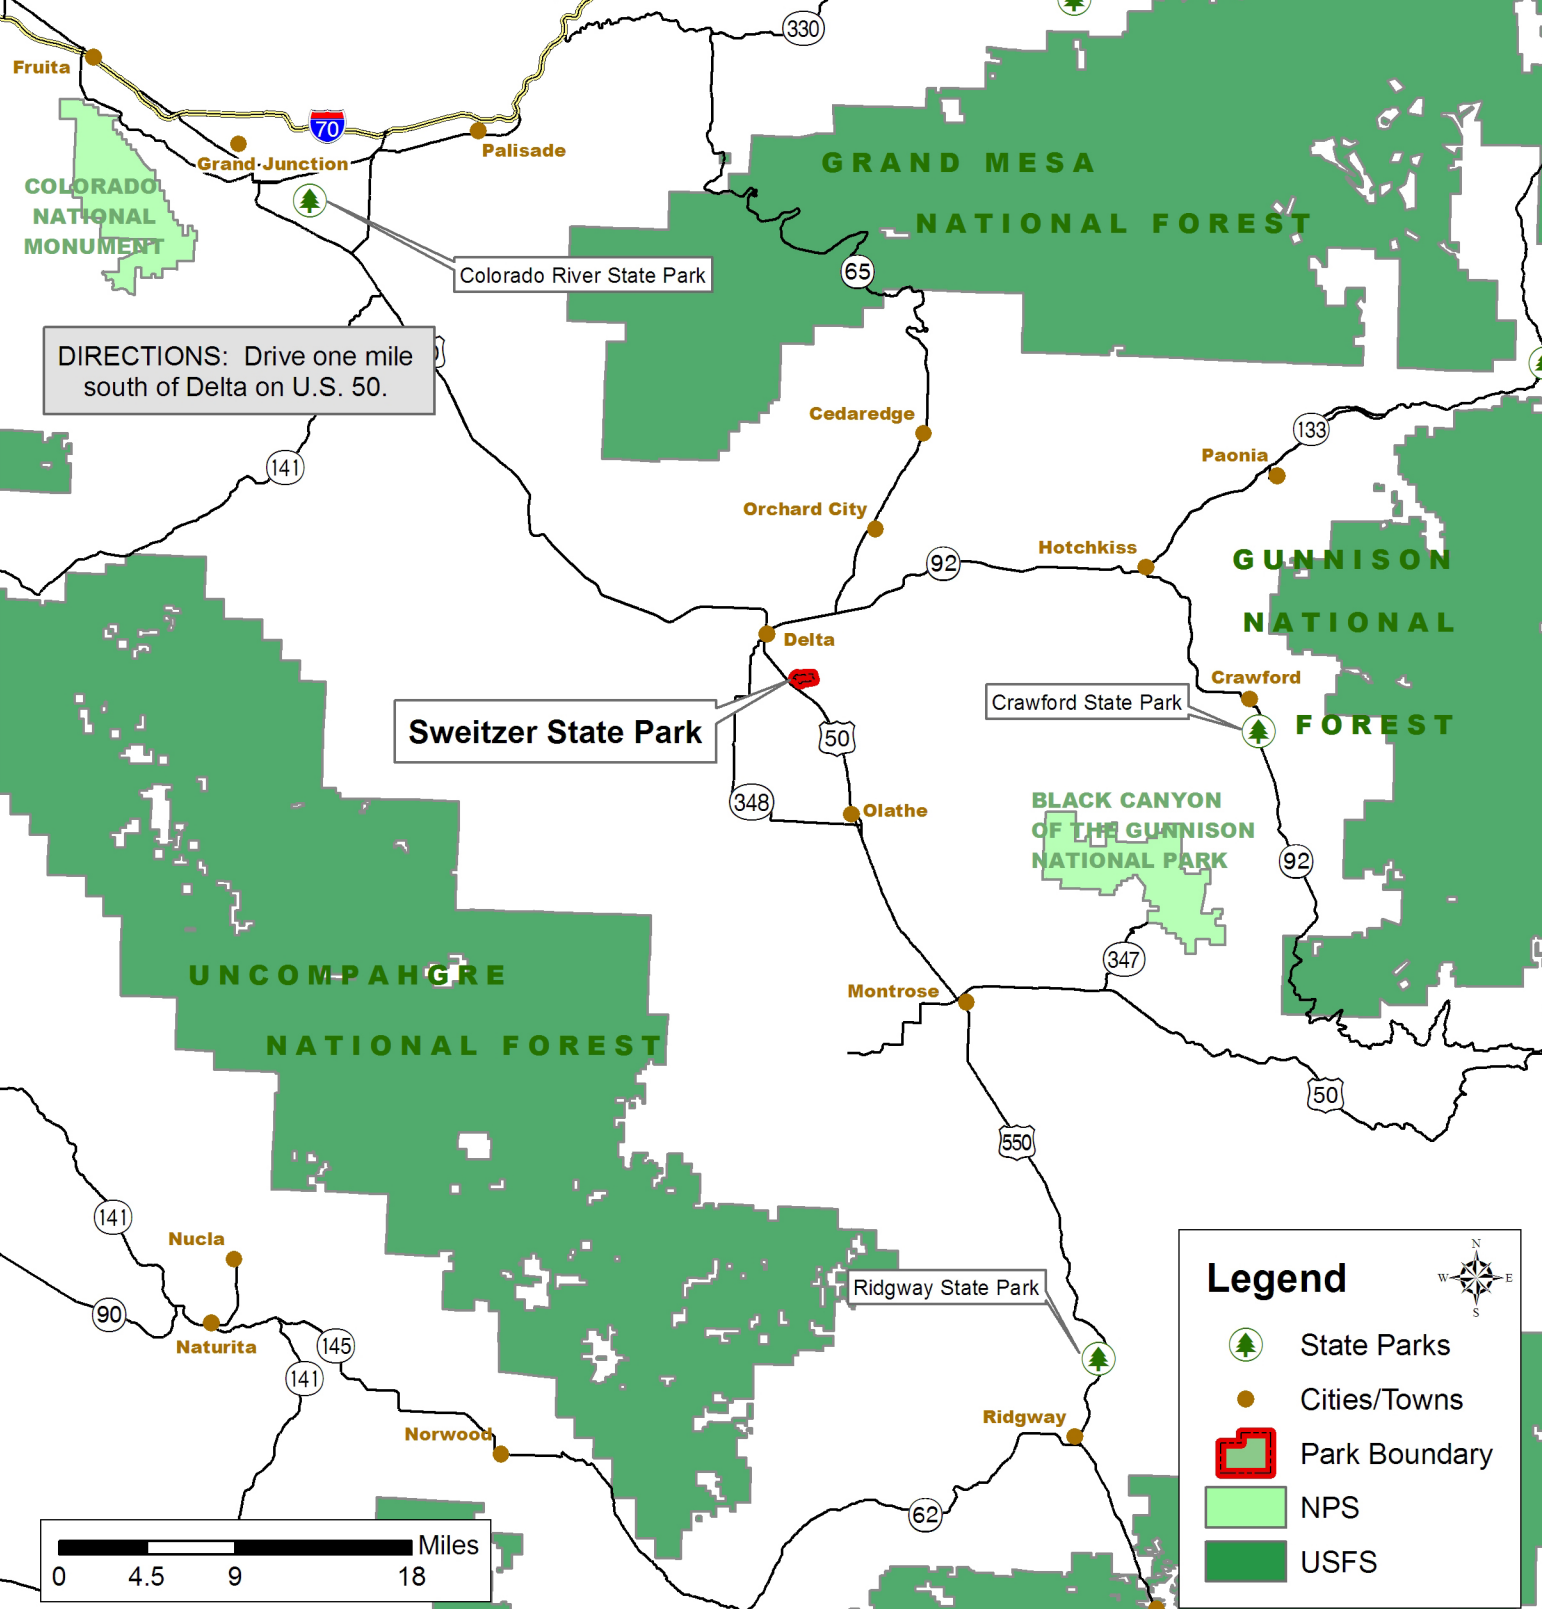

COLORADO

DIRECTIONS: Drive one mile south of Delta on U.S. 50.

Sweitzer State Park

**Legend**

- State Parks
- Cities/Towns
- Park Boundary
- NPS
- USFS