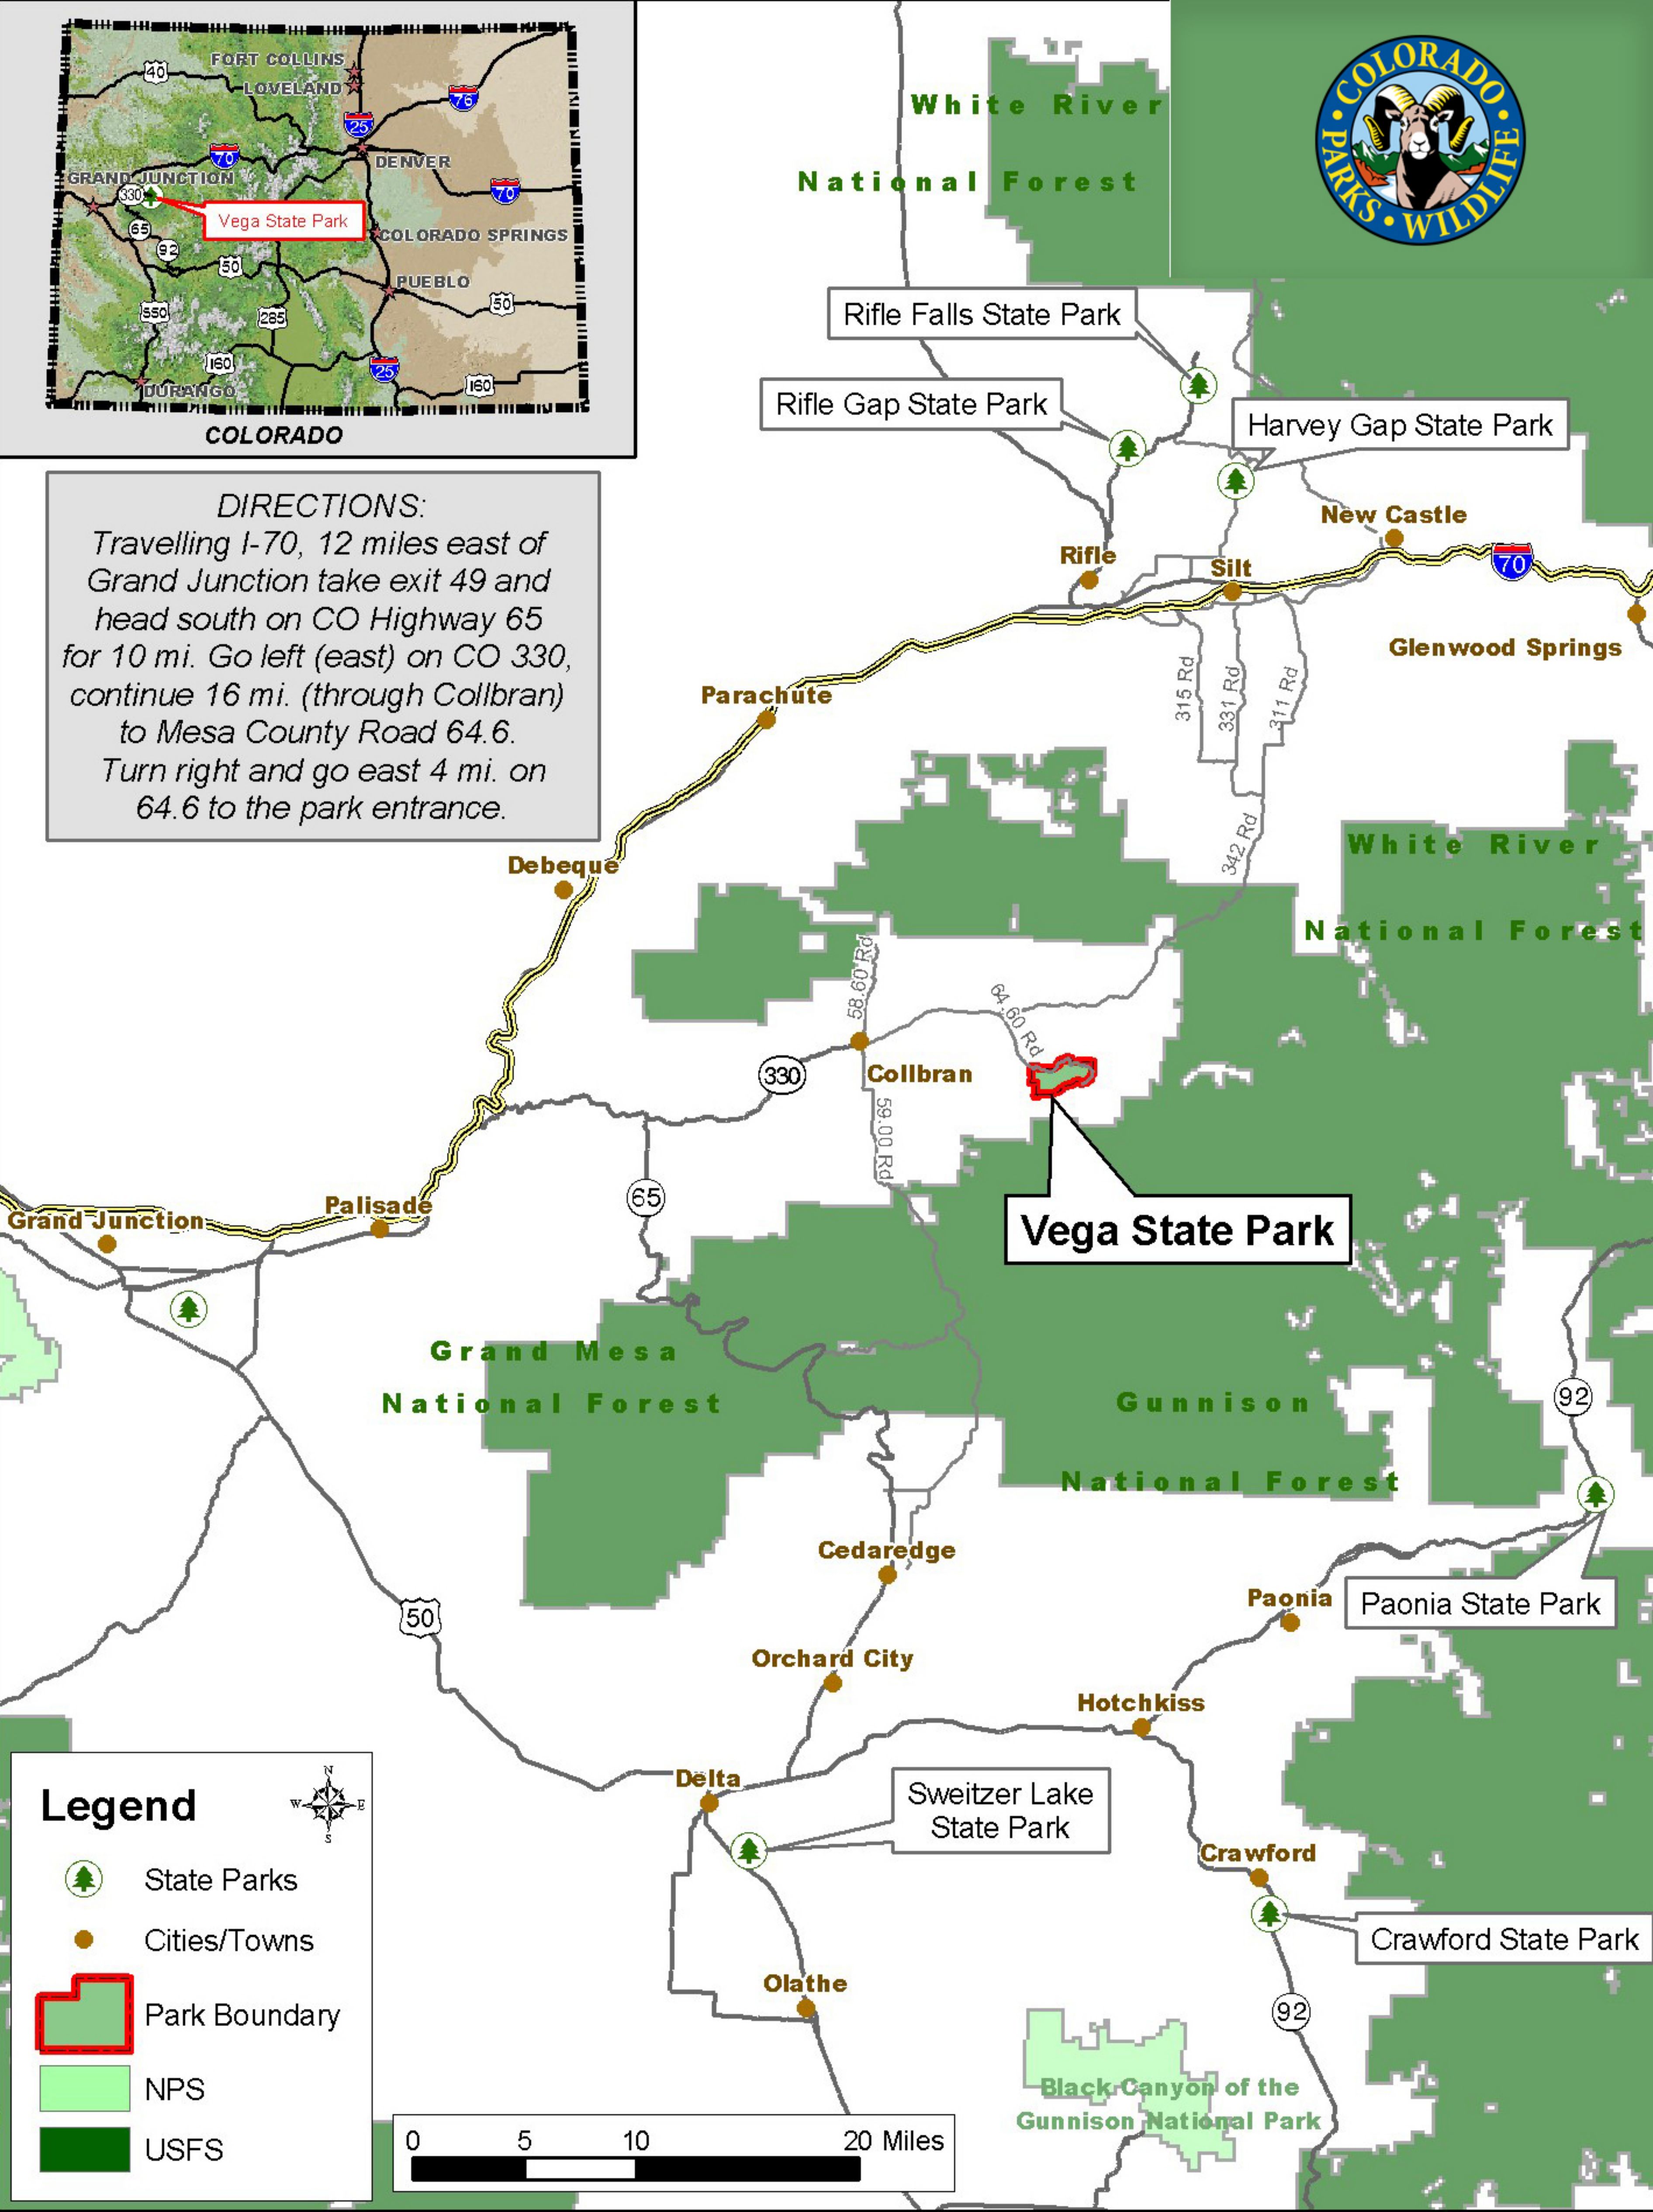

DIRECTIONS:
 Travelling I-70, 12 miles east of Grand Junction take exit 49 and head south on CO Highway 65 for 10 mi. Go left (east) on CO 330, continue 16 mi. (through Collbran) to Mesa County Road 64.6. Turn right and go east 4 mi. on 64.6 to the park entrance.

Vega State Park

Legend

-  State Parks
-  Cities/Towns
-  Park Boundary
-  NPS
-  USFS